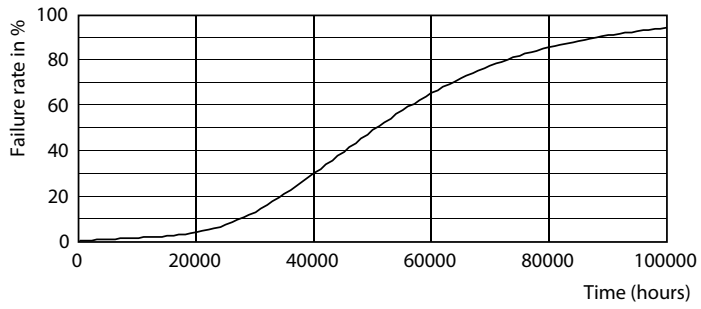

TrueForce LED Public (Road – SON)

Lifetime

50K

50K