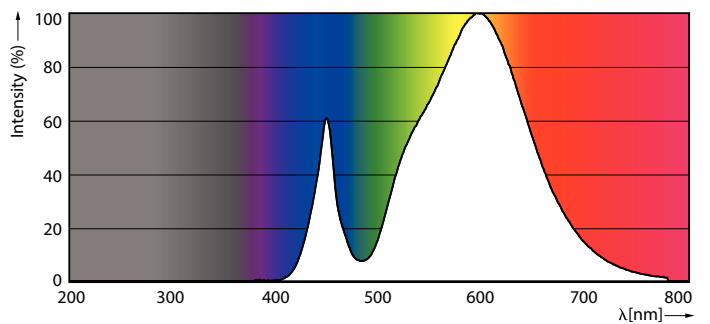

LEDTForce Road 55W Others E40 730-POC

LEDTForce Road 35W Others E27 730-GUL