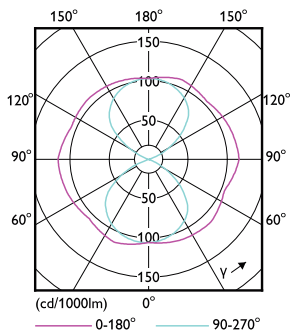

Photometric data

LEDTForce Road 35W Others E27-LDD