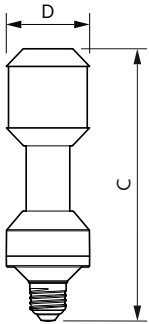

TrueForce LED Public (Road – SON)

Approval and Application

Energy efficiency label (EEL)	A++
Energy consumption kWh/1,000 hours	35 kWh

Product Data

Full product code	871869967483000
Order product name	TrueForce LED Road 35W E27 730 MV
EAN/UPC – product	8718699674830

Order code	67483000
SAP numerator – quantity per pack	1
Numerator – packs per outer box	6
Material no. (12 NC)	929002221708
SAP net weight (piece)	0.230 kg

Dimensional drawing

TForce LED Road 35W E27 730 MV

Product	D	C
TrueForce LED Road 35W E27 730 MV	61 mm	200 mm