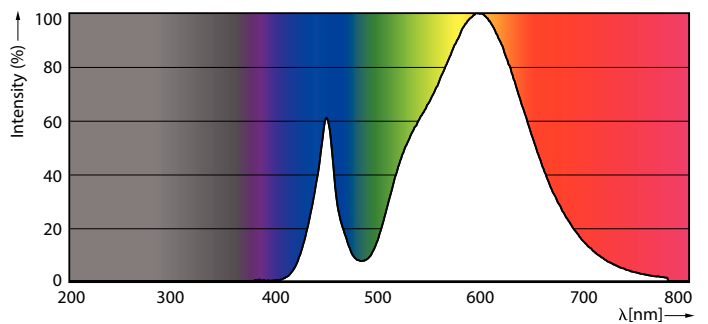

LEDTForce Road 55W Others E40 730-POC

LEDTForce Road 55W Others E40 730-GUL