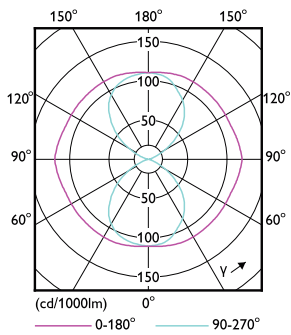

Product data

General Information	
Cap base	E40 [E40]
EU RoHS compliant	Yes
Nominal lifetime (nom.)	50000 h
Switching cycle	50,000X
Technical type	55-100W
Light Technical	
Colour Code	730 [CCT of 3,000 K]
Luminous flux (nom.)	8400 lm
Colour designation	White (WH)
Correlated Colour Temperature (Nom)	3000 K
Luminous efficacy (rated) (nom.)	152.00 lm/W
Colour consistency	<6
Colour rendering index (nom.)	70
LLMF at end of nominal lifetime (nom.)	70 %
Operating and Electrical	
Input frequency	50 to 60 Hz

Order code	67477900
SAP numerator – quantity per pack	1
Numerator – packs per outer box	6
Material no. (12 NC)	929002221608
SAP net weight (piece)	0.430 kg

Dimensional drawing

TForce LED Road 55W E40 730 MV

Product	D	C
TrueForce LED Road 55W E40 730 MV	71 mm	262 mm

Photometric data

LEDTForce Road 55W Others E40-LDD.eps

LEDTForce Road 55W Others E40 730-POC

LEDTForce Road 55W Others E40 730-GUL

TrueForce LED Public (Road – SON)