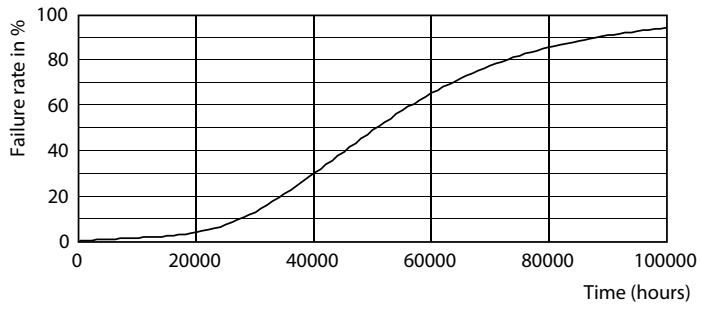

Product data

General Information	
Cap base	E40 [E40]
EU RoHS compliant	Yes
Nominal lifetime (nom.)	50000 h
Switching cycle	50,000X
Technical type	55-100W
Light Technical	
Colour Code	730 [CCT of 3,000 K]
Luminous flux (nom.)	8400 lm
Colour designation	White (WH)
Correlated Colour Temperature (Nom)	3000 K
Luminous efficacy (rated) (nom.)	152.00 lm/W
Colour consistency	<6
Colour rendering index (nom.)	70
LLMF at end of nominal lifetime (nom.)	70 %
Operating and Electrical	
Input frequency	50 to 60 Hz

Lifetime

50K

50K