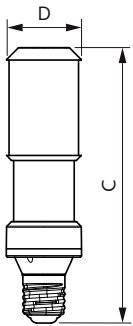

Product data

General Information	
Cap base	E40 [E40]
EU RoHS compliant	Yes
Nominal lifetime (nom.)	50000 h
Switching cycle	50,000X
Technical type	55-100W
Light Technical	
Colour Code	730 [CCT of 3,000 K]
Luminous flux (nom.)	8400 lm
Colour designation	White (WH)
Correlated Colour Temperature (Nom)	3000 K
Luminous efficacy (rated) (nom.)	152.00 lm/W
Colour consistency	<6
Colour rendering index (nom.)	70
LLMF at end of nominal lifetime (nom.)	70 %
Operating and Electrical	
Input frequency	50 to 60 Hz

Order code	67477900
SAP numerator – quantity per pack	1
Numerator – packs per outer box	6
Material no. (12 NC)	929002221608
SAP net weight (piece)	0.430 kg

Dimensional drawing

TForce LED Road 55W E40 730 MV