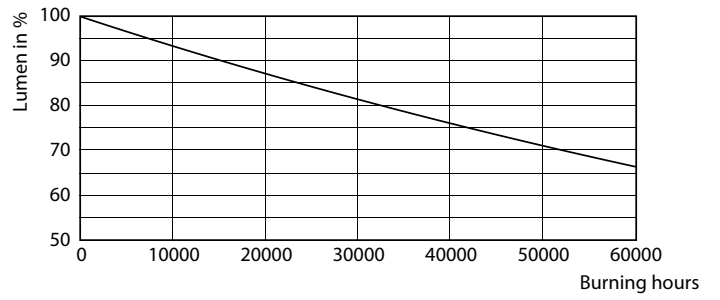

TrueForce LED Public (Road – SON)

Lifetime

50K

50K