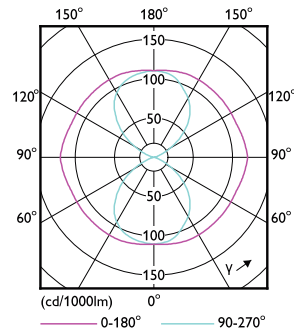

Product data

General Information	
Cap base	E40 [E40]
EU RoHS compliant	Yes
Nominal lifetime (nom.)	50000 h
Switching cycle	50,000X
Technical type	55-100W
Light Technical	
Colour Code	740 [CCT of 4,000 K]
Luminous flux (nom.)	9000 lm
Colour designation	Cool White (CW)
Correlated Colour Temperature (Nom)	4000 K
Luminous efficacy (rated) (nom.)	163.00 lm/W
Colour consistency	<6
Colour rendering index (nom.)	70
LLMF at end of nominal lifetime (nom.)	70 %
Operating and Electrical	
Input frequency	50 to 60 Hz

Order code	67479300
SAP numerator – quantity per pack	1
Numerator – packs per outer box	6
Material no. (12 NC)	929002068708
SAP net weight (piece)	0.430 kg

Dimensional drawing

TForce LED Road 55W E40 740 MV

Product	D	C
TrueForce LED Road 55W E40 740 MV	71 mm	262 mm

Photometric data

LEDTForce Road 55W Others E40 740-POC

LEDTForce Road 55W Others E40-LDD.eps

LEDTForce Road 55W Others E40 740-GUL

TrueForce LED Public (Road – SON)