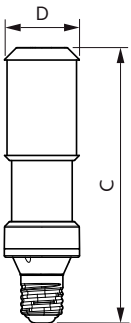

Product data

General Information	
Cap base	E40 [E40]
EU RoHS compliant	Yes
Nominal lifetime (nom.)	50000 h
Switching cycle	50,000X
Technical type	55-100W
Light Technical	
Colour Code	740 [CCT of 4,000 K]
Luminous flux (nom.)	9000 lm
Colour designation	Cool White (CW)
Correlated Colour Temperature (Nom)	4000 K
Luminous efficacy (rated) (nom.)	163.00 lm/W
Colour consistency	<6
Colour rendering index (nom.)	70
LLMF at end of nominal lifetime (nom.)	70 %
Operating and Electrical	
Input frequency	50 to 60 Hz

Order code	67479300
SAP numerator – quantity per pack	1
Numerator – packs per outer box	6
Material no. (12 NC)	929002068708
SAP net weight (piece)	0.430 kg

Dimensional drawing

TForce LED Road 55W E40 740 MV

Product	D	C
TrueForce LED Road 55W E40 740 MV	71 mm	262 mm

Photometric data

LEDTForce Road 55W Others E40 740-POC

LEDTForce Road 55W Others E40-LDD.eps

LEDTForce Road 55W Others E40 740-GUL

TrueForce LED Public (Road – SON)