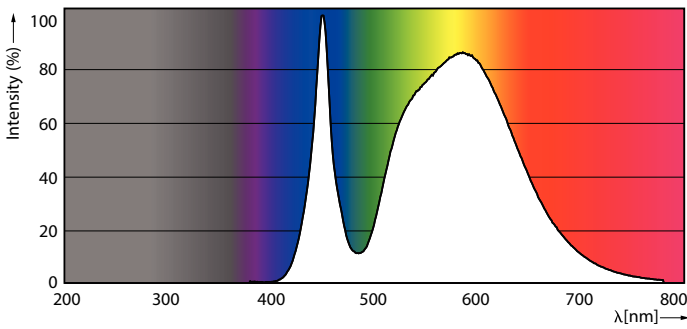

TrueForce LED Public (Road – SON)

Approval and Application

Energy efficiency label (EEL)	A++
Energy consumption kWh/1,000 hours	55 kWh

Product Data

Full product code	871869967479300
Order product name	TrueForce LED Road 55W E40 740 MV
EAN/UPC – product	8718699674793

Order code	67479300
SAP numerator – quantity per pack	1
Numerator – packs per outer box	6
Material no. (12 NC)	929002068708
SAP net weight (piece)	0.430 kg

Dimensional drawing

Product	D	C
TrueForce LED Road 55W E40 740 MV	71 mm	262 mm

Photometric data

LEDTForce Road 55W Others E40 740-POC