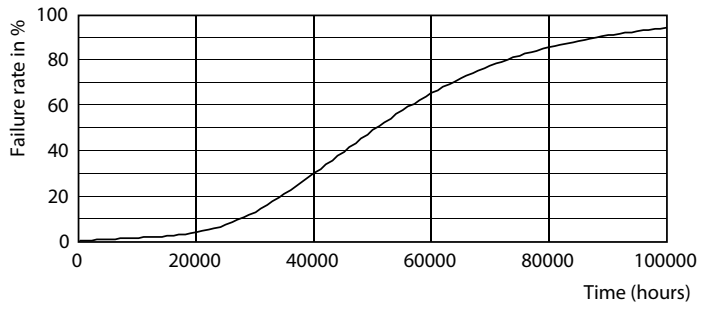

Product data

General Information	
Cap base	E40 [E40]
EU RoHS compliant	Yes
Nominal lifetime (nom.)	50000 h
Switching cycle	50,000X
Technical type	55-100W
Light Technical	
Colour Code	740 [CCT of 4,000 K]
Luminous flux (nom.)	9000 lm
Colour designation	Cool White (CW)
Correlated Colour Temperature (Nom)	4000 K
Luminous efficacy (rated) (nom.)	163.00 lm/W
Colour consistency	<6
Colour rendering index (nom.)	70
LLMF at end of nominal lifetime (nom.)	70 %
Operating and Electrical	
Input frequency	50 to 60 Hz

Lifetime

50K

50K