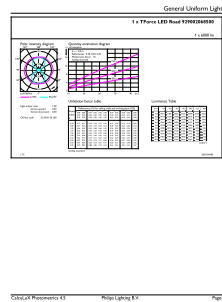

Photometric data

LEDTForce Road 35W Others E27 740-GUL