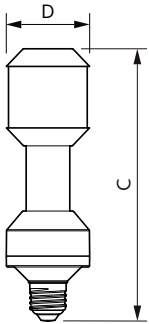

Product data

General Information	
Cap base	E27 [E27]
EU RoHS compliant	Yes
Nominal lifetime (nom.)	50000 h
Switching cycle	50,000X
Technical type	35-70W
Light Technical	
Colour Code	740 [CCT of 4,000 K]
Luminous flux (nom.)	6000 lm
Colour designation	Cool White (CW)
Correlated Colour Temperature (Nom)	4000 K
Luminous efficacy (rated) (nom.)	171.00 lm/W
Colour consistency	<6
Colour rendering index (nom.)	70
LLMF at end of nominal lifetime (nom.)	70 %
Operating and Electrical	
Input frequency	50 to 60 Hz

Order code	67485400
SAP numerator – quantity per pack	1
Numerator – packs per outer box	6
Material no. (12 NC)	929002068508
SAP net weight (piece)	0.230 kg

Dimensional drawing

TForce LED Road 35W E27 740 MV