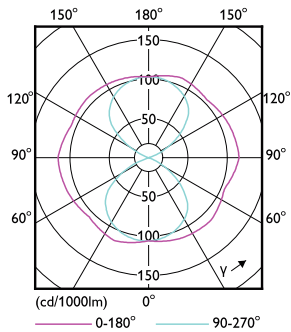

LEDTForce Road 35W Others E27-LDD