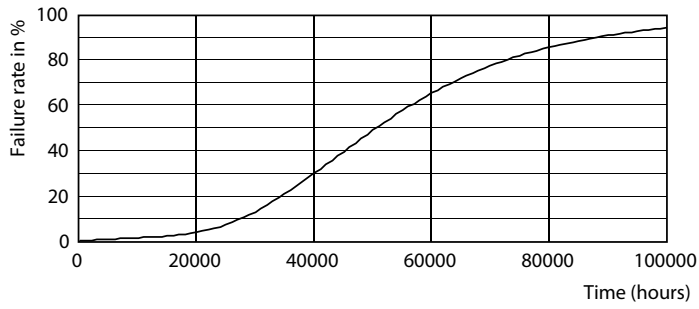

Product data

General Information	
Cap base	E27 [E27]
EU RoHS compliant	Yes
Nominal lifetime (nom.)	50000 h
Switching cycle	50,000X
Technical type	35-70W
Light Technical	
Colour Code	740 [CCT of 4,000 K]
Luminous flux (nom.)	6000 lm
Colour designation	Cool White (CW)
Correlated Colour Temperature (Nom)	4000 K
Luminous efficacy (rated) (nom.)	171.00 lm/W
Colour consistency	<6
Colour rendering index (nom.)	70
LLMF at end of nominal lifetime (nom.)	70 %
Operating and Electrical	
Input frequency	50 to 60 Hz

Lifetime

50K

50K