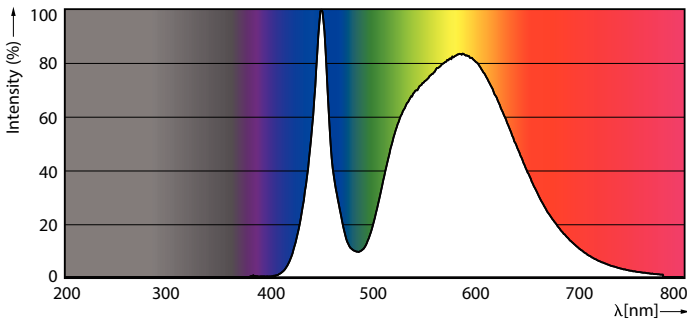

TrueForce LED Public (Road – SON)

Approval and Application

Energy efficiency label (EEL)	A++
Energy consumption kWh/1,000 hours	35 kWh

Product Data

Full product code	871869967485400
Order product name	TrueForce LED Road 35W E27 740 MV
EAN/UPC – product	8718699674854

Order code	67485400
SAP numerator – quantity per pack	1
Numerator – packs per outer box	6
Material no. (12 NC)	929002068508
SAP net weight (piece)	0.230 kg

Dimensional drawing

Product	D	C
TrueForce LED Road 35W E27 740 MV	61 mm	200 mm

Photometric data

LEDTForce Road 35W Others E27 740-POC