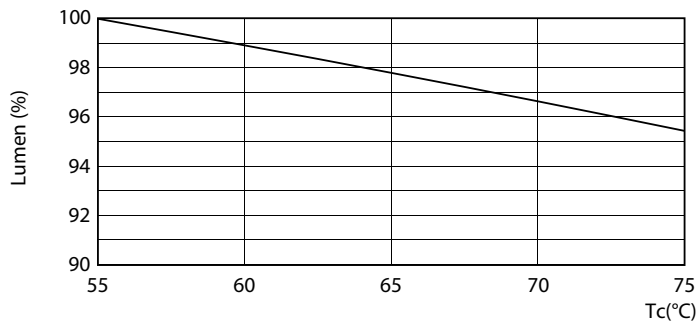

MASTER LEDtube EM/Mains

Controls and Dimming	
Dimmable	No
Mechanical and Housing	
Bulb material	Plastic
Product length	1500 mm
Approval and Application	
Energy efficiency label (EEL)	A++
Energy-saving product	Yes
Approval marks	RoHS compliance CE marking KEMA Keur certificate
Energy consumption kWh/1,000 hours	23 kWh

TLED_5ft_220-240V_23-58W_G13

MASTER LEDtube EM/Mains

Photometric data

© 2020 Philips Lighting B.V. Page 10

TLED_5ft_220-240V_23-58W_3700lm_6500K_G13

Lifetime

TLED_220-240V_G13-FailureRate

TLED_220-240V_G13-LifetimeVsTc