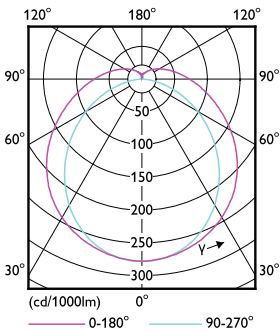

MASTER LEDtube EM/Mains

Controls and Dimming	
Dimmable	No
Mechanical and Housing	
Bulb material	Plastic
Product length	1500 mm
Approval and Application	
Energy efficiency label (EEL)	A++
Energy-saving product	Yes
Approval marks	RoHS compliance CE marking KEMA Keur certificate
Energy consumption kWh/1,000 hours	23 kWh

Dimensional drawing

TLED 5ft 220-240V 23-58W 3700lm6500K G13

Product	D1	D2	A1	A2	A3
MASTER LEDtube 1500mm UO 23W 865 T8	25.8 mm	28 mm	1498.7 mm	1505.8 mm	1512.9 mm

Photometric data

TLED_5ft_220-240V_23-58W_3700lm_6500K_G13

TLED_5ft_220-240V_23-58W_G13

MASTER LEDtube EM/Mains

Photometric data

© 2020 Philips Lighting B.V. Page 10

TLED_5ft_220-240V_23-58W_3700lm_6500K_G13

Lifetime

TLED_220-240V_G13-FailureRate

TLED_220-240V_G13-LifetimeVsTc