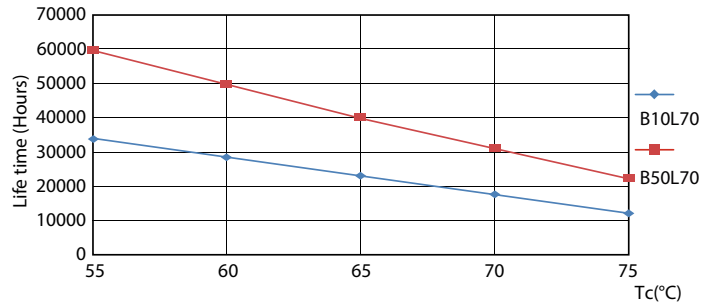

Warnings and Safety

• -

Product data

General Information		Operating and Electrical	
Cap base	G13 ROT (Rotating) [Medium Bi-Pin Fluorescent]	Input frequency	50 to 60 Hz
EU RoHS compliant	Yes	Power (Rated) (Nom)	23 W
Nominal lifetime (nom.)	60000 h	Lamp current (max.)	108 mA
Switching cycle	200,000X	Lamp current (min.)	99 mA
Light Technical		Starting time (nom.)	0.5 s
Colour Code	865 [CCT of 6,500 K]	Warm-up time to 60% light (nom.)	0.5 s
Beam Angle (Nom)	160 °	Power factor (nom.)	0.9
Luminous flux (nom.)	3700 lm	Voltage (Nom)	220-240 V
Colour designation	Cool Daylight	Temperature	
Correlated Colour Temperature (Nom)	6500 K	T-ambient (max.)	45 °C
Luminous efficacy (rated) (nom.)	160.00 lm/W	T-ambient (min.)	-20 °C
Colour consistency	<6	T storage (max.)	65 °C
Color rendering index (nom.)	83	T storage (min.)	-40 °C
LLMF at end of nominal lifetime (nom.)	70 %	T-Case maximum (nom.)	60 °C

MASTER LEDtube EM/Mains

Controls and Dimming	
Dimmable	No
Mechanical and Housing	
Bulb material	Plastic
Product length	1500 mm
Approval and Application	
Energy efficiency label (EEL)	A++
Energy-saving product	Yes
Approval marks	RoHS compliance CE marking KEMA Keur certificate
Energy consumption kWh/1,000 hours	23 kWh

TLED_5ft_220-240V_23-58W_G13

MASTER LEDtube EM/Mains

Photometric data

© 2020 Philips Lighting B.V. Page 10

TLED_5ft_220-240V_23-58W_3700lm_6500K_G13

Lifetime

TLED_220-240V_G13-FailureRate

TLED_220-240V_G13-LifetimeVsTc