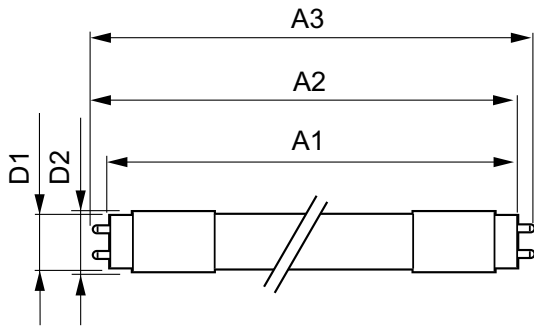

Warnings and Safety

• -

Product data

General Information		Operating and Electrical	
Cap base	G13 ROT (Rotating) [Medium Bi-Pin Fluorescent]	Input frequency	50 to 60 Hz
EU RoHS compliant	Yes	Power (Rated) (Nom)	23 W
Nominal lifetime (nom.)	60000 h	Lamp current (max.)	108 mA
Switching cycle	200,000X	Lamp current (min.)	99 mA
Light Technical		Starting time (nom.)	0.5 s
Colour Code	865 [CCT of 6,500 K]	Warm-up time to 60% light (nom.)	0.5 s
Beam Angle (Nom)	160 °	Power factor (nom.)	0.9
Luminous flux (nom.)	3700 lm	Voltage (Nom)	220-240 V
Colour designation	Cool Daylight	Temperature	
Correlated Colour Temperature (Nom)	6500 K	T-ambient (max.)	45 °C
Luminous efficacy (rated) (nom.)	160.00 lm/W	T-ambient (min.)	-20 °C
Colour consistency	<6	T storage (max.)	65 °C
Color rendering index (nom.)	83	T storage (min.)	-40 °C
LLMF at end of nominal lifetime (nom.)	70 %	T-Case maximum (nom.)	60 °C

MASTER LEDtube EM/Mains

Controls and Dimming	
Dimmable	No
Mechanical and Housing	
Bulb material	Plastic
Product length	1500 mm
Approval and Application	
Energy efficiency label (EEL)	A++
Energy-saving product	Yes
Approval marks	RoHS compliance CE marking KEMA Keur certificate
Energy consumption kWh/1,000 hours	23 kWh

Product Data	
Full product code	871869964731500
Order product name	MASTER LEDtube 1500mm UO 23W 865 T8
EAN/UPC – product	8718699647315
Order code	64731500
SAP numerator – quantity per pack	1
SAP numerator – packs per outer box	10
Material no. (12 NC)	929002021002
SAP net weight (piece)	0.310 kg

Dimensional drawing

TLED 5ft 220-240V 23-58W 3700lm6500K G13

Product	D1	D2	A1	A2	A3
MASTER LEDtube 1500mm UO 23W 865 T8	25.8 mm	28 mm	1498.7 mm	1505.8 mm	1512.9 mm

Photometric data

TLED_5ft_220-240V_23-58W_3700lm_6500K_G13