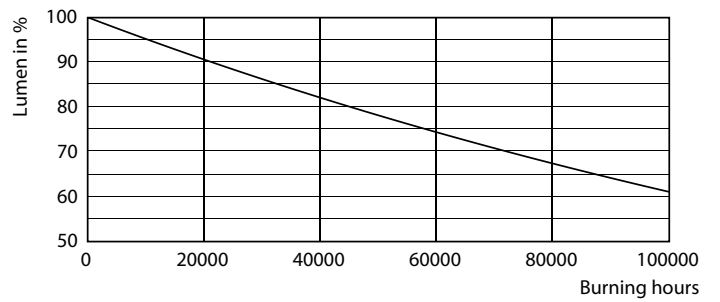

MASTER LEDtube EM/Mains

Photometric data

© 2020 Philips Lighting B.V. Page 10

TLED_5ft_220-240V_23-58W_3700lm_6500K_G13

Lifetime