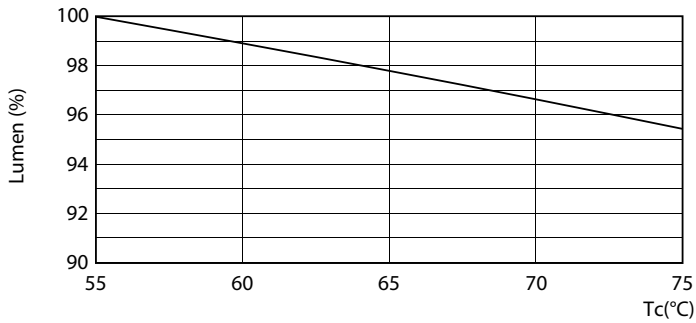

MASTER LEDtube EM/Mains

Controls and Dimming	
Dimmable	No
Mechanical and Housing	
Bulb material	Plastic
Product length	1200 mm
Approval and Application	
Energy efficiency label (EEL)	A++
Energy-saving product	Yes
Approval marks	RoHS compliance CE marking KEMA Keur certificate
Energy consumption kWh/1,000 hours	16 kWh

TLED_4ft_220-240V15.5-36W_G13-LDD

MASTER LEDtube EM/Mains

Photometric data

TLED_4ft_220-240V_15.5-36W2500lm_6500K_G13

Lifetime

TLED_220-240V_G13-FailureRate

TLED_220-240V_G13-LifetimeVsTc

TLED_220-240V_G13-LumenVsTc