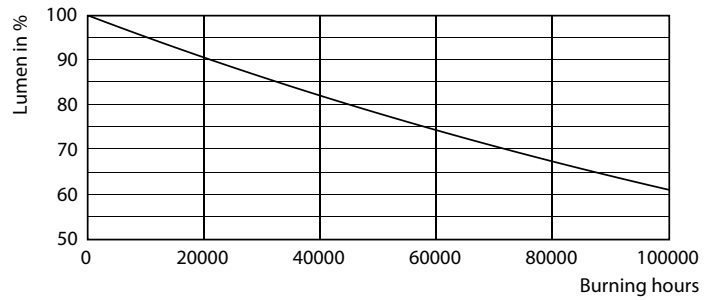

Warnings and Safety

• -

Product data

General Information		Operating and Electrical	
Cap base	G13 ROT (Rotating) [Medium Bi-Pin Fluorescent]	Input frequency	50 to 60 Hz
EU RoHS compliant	Yes	Power (Rated) (Nom)	15.5 W
Nominal lifetime (nom.)	60000 h	Lamp current (max.)	73 mA
Switching cycle	200,000X	Lamp current (min.)	67 mA
Light Technical		Starting time (nom.)	0.5 s
Colour Code	865 [CCT of 6,500 K]	Warm-up time to 60% light (nom.)	0.5 s
Beam Angle (Nom)	160 °	Power factor (nom.)	0.9
Luminous flux (nom.)	2500 lm	Voltage (Nom)	220-240 V
Colour designation	Cool Daylight	Temperature	
Correlated Colour Temperature (Nom)	6500 K	T-ambient (max.)	45 °C
Luminous efficacy (rated) (nom.)	161.00 lm/W	T-ambient (min.)	-20 °C
Colour consistency	<6	T storage (max.)	65 °C
Color rendering index (nom.)	83	T storage (min.)	-40 °C
LLMF at end of nominal lifetime (nom.)	70 %	T-Case maximum (nom.)	55 °C

MASTER LEDtube EM/Mains

Controls and Dimming	
Dimmable	No
Mechanical and Housing	
Bulb material	Plastic
Product length	1200 mm
Approval and Application	
Energy efficiency label (EEL)	A++
Energy-saving product	Yes
Approval marks	RoHS compliance CE marking KEMA Keur certificate
Energy consumption kWh/1,000 hours	16 kWh

TLED_4ft_220-240V15.5-36W_G13-LDD

MASTER LEDtube EM/Mains

Photometric data

TLED_4ft_220-240V_15.5-36W2500lm_6500K_G13

Lifetime

TLED_220-240V_G13-FailureRate

TLED_220-240V_G13-LifetimeVsTc

TLED_220-240V_G13-LumenVsTc