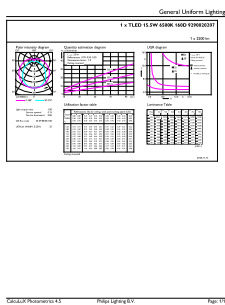

MASTER LEDtube EM/Mains

Controls and Dimming	
Dimmable	No
Mechanical and Housing	
Bulb material	Plastic
Product length	1200 mm
Approval and Application	
Energy efficiency label (EEL)	A++
Energy-saving product	Yes
Approval marks	RoHS compliance CE marking KEMA Keur certificate
Energy consumption kWh/1,000 hours	16 kWh

Product Data	
Full product code	871869964725400
Order product name	MASTER LEDtube 1200mm UO 15.5W 865 T8
EAN/UPC – product	8718699647254
Order code	64725400
SAP numerator – quantity per pack	1
SAP numerator – packs per outer box	10
Material no. (12 NC)	929002020702
SAP net weight (piece)	0.251 kg

Dimensional drawing

TLED 4ft 220-240V 15.5-36W2500lm6500KG13

Product	D1	D2	A1	A2	A3
MASTER LEDtube 1200mm UO 15.5W 865 T8	25.8 mm	28 mm	1198.2 mm	1205.3 mm	1212.4 mm

Photometric data

TLED_4ft_220-240V_15.5-36W2500lm_6500K_G13