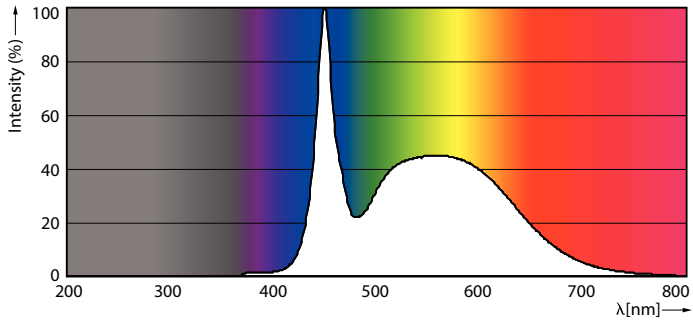

MASTER LEDtube EM/Mains

Photometric data

TLED_4ft_220-240V_15.5-36W2500lm_6500K_G13