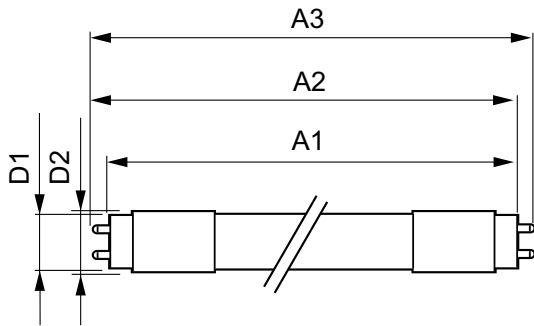

Warnings and Safety

• -

Product data

General Information		Operating and Electrical	
Cap base	G13 ROT (Rotating) [Medium Bi-Pin Fluorescent]	Input frequency	50 to 60 Hz
EU RoHS compliant	Yes	Power (Rated) (Nom)	15.5 W
Nominal lifetime (nom.)	60000 h	Lamp current (max.)	73 mA
Switching cycle	200,000X	Lamp current (min.)	67 mA
Light Technical		Starting time (nom.)	0.5 s
Colour Code	865 [CCT of 6,500 K]	Warm-up time to 60% light (nom.)	0.5 s
Beam Angle (Nom)	160 °	Power factor (nom.)	0.9
Luminous flux (nom.)	2500 lm	Voltage (Nom)	220-240 V
Colour designation	Cool Daylight	Temperature	
Correlated Colour Temperature (Nom)	6500 K	T-ambient (max.)	45 °C
Luminous efficacy (rated) (nom.)	161.00 lm/W	T-ambient (min.)	-20 °C
Colour consistency	<6	T storage (max.)	65 °C
Color rendering index (nom.)	83	T storage (min.)	-40 °C
LLMF at end of nominal lifetime (nom.)	70 %	T-Case maximum (nom.)	55 °C

MASTER LEDtube EM/Mains

Controls and Dimming	
Dimmable	No
Mechanical and Housing	
Bulb material	Plastic
Product length	1200 mm
Approval and Application	
Energy efficiency label (EEL)	A++
Energy-saving product	Yes
Approval marks	RoHS compliance CE marking KEMA Keur certificate
Energy consumption kWh/1,000 hours	16 kWh

Product Data	
Full product code	871869964725400
Order product name	MASTER LEDtube 1200mm UO 15.5W 865 T8
EAN/UPC – product	8718699647254
Order code	64725400
SAP numerator – quantity per pack	1
SAP numerator – packs per outer box	10
Material no. (12 NC)	929002020702
SAP net weight (piece)	0.251 kg

Dimensional drawing

TLED 4ft 220-240V 15.5-36W2500lm6500KG13

Product	D1	D2	A1	A2	A3
MASTER LEDtube 1200mm UO 15.5W 865 T8	25.8 mm	28 mm	1198.2 mm	1205.3 mm	1212.4 mm

Photometric data

TLED_4ft_220-240V_15.5-36W2500lm_6500K_G13