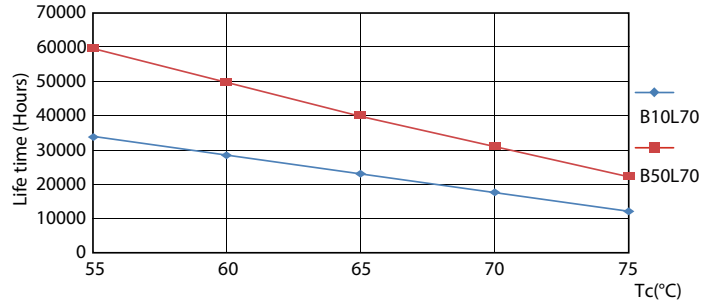

MASTER LEDtube EM/Mains

Controls and Dimming	
Dimmable	No
Mechanical and Housing	
Bulb material	Plastic
Product length	1200 mm
Approval and Application	
Energy efficiency label (EEL)	A++
Energy-saving product	Yes
Approval marks	RoHS compliance CE marking KEMA Keur certificate
Energy consumption kWh/1,000 hours	16 kWh

TLED_4ft_220-240V15.5-36W_G13-LDD

MASTER LEDtube EM/Mains

Photometric data

TLED_4ft_220-240V_15.5-36W2500lm_6500K_G13

Lifetime

TLED_220-240V_G13-FailureRate

TLED_220-240V_G13-LifetimeVsTc

TLED_220-240V_G13-LumenVsTc