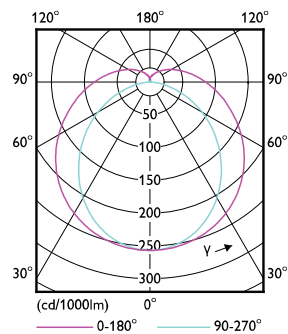

MASTER LEDtube EM/Mains

Controls and Dimming	
Dimmable	No
Mechanical and Housing	
Bulb material	Plastic
Product length	1200 mm
Approval and Application	
Energy efficiency label (EEL)	A++
Energy-saving product	Yes
Approval marks	RoHS compliance CE marking KEMA Keur certificate
Energy consumption kWh/1,000 hours	16 kWh

Dimensional drawing

TLED 4ft 220-240V 15.5-36W2500lm6500KG13

Product	D1	D2	A1	A2	A3
MASTER LEDtube 1200mm UO 15.5W 865 T8	25.8 mm	28 mm	1198.2 mm	1205.3 mm	1212.4 mm

Photometric data

TLED_4ft_220-240V_15.5-36W2500lm_6500K_G13

TLED_4ft_220-240V15.5-36W_G13-LDD

MASTER LEDtube EM/Mains

Photometric data

TLED_4ft_220-240V_15.5-36W2500lm_6500K_G13

Lifetime

TLED_220-240V_G13-FailureRate

TLED_220-240V_G13-LifetimeVsTc

TLED_220-240V_G13-LumenVsTc