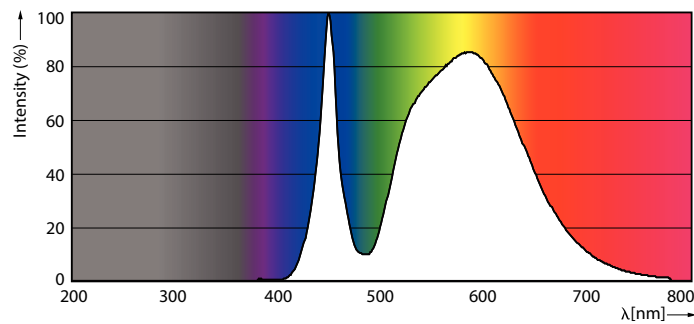

LEDTrueForce SON-T 9klm E40 740