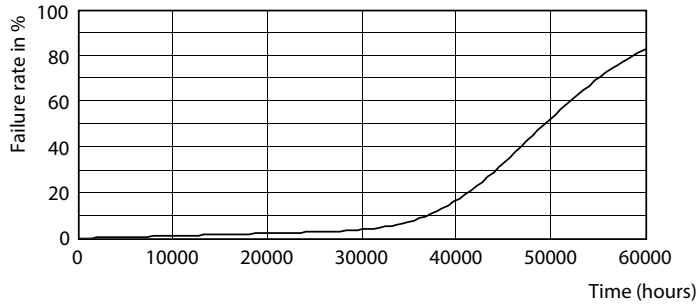

Product data

General Information		Power (Rated) (Nom)	
Cap base	E40 [E40]		55 W
EU RoHS compliant	Yes	Lamp current (nom.)	1000 mA
Nominal lifetime (nom.)	50000 h	Wattage equivalent	100 W
Switching cycle	50,000X	Starting time (nom.)	0.5 s
Technical type	55-100W	Warm-up time to 60% light (nom.)	0.5 s
		Power factor (nom.)	0.9
		Voltage (Nom)	88-98 V
Light Technical		Temperature	
Colour Code	740 [CCT of 4,000 K]	T-Case maximum (nom.)	97 °C
Luminous flux (nom.)	9000 lm		
Colour designation	Cool White (CW)	Controls and Dimming	
Correlated Colour Temperature (Nom)	4000 K	Dimmable	No
Luminous efficacy (rated) (nom.)	163.00 lm/W	Mechanical and Housing	
Colour consistency	<6	Lamp Finish	Clear
Colour rendering index (nom.)	70	Approval and Application	
LLMF at end of nominal lifetime (nom.)	70 %	Energy efficiency label (EEL)	A++
Operating and Electrical			
Input frequency	50 Hz		

Photometric data

LEDTrueForce SON-T 9klm E40 740

LEDTrueForce SON-T E40 55W

LEDTrueForce SON-T 9klm E40 740

TrueForce LED Public (Road – SON)

Lifetime

LEDTrueForce SON-T E40

LEDTrueForce SON-T E40