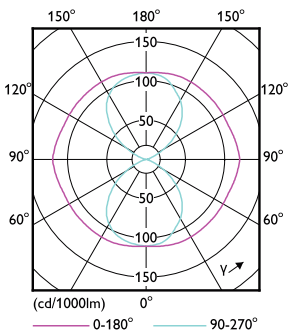

LEDTrueForce SON-T E40 55W