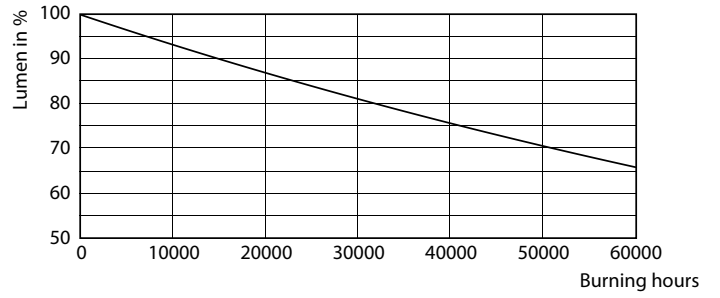

Product data

General Information		Power (Rated) (Nom)	
Cap base	E40 [E40]		55 W
EU RoHS compliant	Yes	Lamp current (nom.)	1000 mA
Nominal lifetime (nom.)	50000 h	Wattage equivalent	100 W
Switching cycle	50,000X	Starting time (nom.)	0.5 s
Technical type	55-100W	Warm-up time to 60% light (nom.)	0.5 s
		Power factor (nom.)	0.9
		Voltage (Nom)	88-98 V
Light Technical		Temperature	
Colour Code	740 [CCT of 4,000 K]	T-Case maximum (nom.)	97 °C
Luminous flux (nom.)	9000 lm		
Colour designation	Cool White (CW)	Controls and Dimming	
Correlated Colour Temperature (Nom)	4000 K	Dimmable	No
Luminous efficacy (rated) (nom.)	163.00 lm/W	Mechanical and Housing	
Colour consistency	<6	Lamp Finish	Clear
Colour rendering index (nom.)	70	Approval and Application	
LLMF at end of nominal lifetime (nom.)	70 %	Energy efficiency label (EEL)	A++
Operating and Electrical			
Input frequency	50 Hz		

Photometric data

LEDTrueForce SON-T 9klm E40 740

LEDTrueForce SON-T E40 55W

LEDTrueForce SON-T 9klm E40 740

TrueForce LED Public (Road – SON)

Lifetime

LEDTrueForce SON-T E40

LEDTrueForce SON-T E40