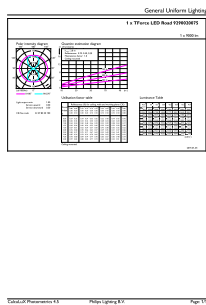

Photometric data

LEDTrueForce SON-T 9klm E40 740