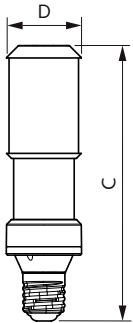

Product data

General Information		Power (Rated) (Nom)	
Cap base	E40 [E40]		55 W
EU RoHS compliant	Yes	Lamp current (nom.)	1000 mA
Nominal lifetime (nom.)	50000 h	Wattage equivalent	100 W
Switching cycle	50,000X	Starting time (nom.)	0.5 s
Technical type	55-100W	Warm-up time to 60% light (nom.)	0.5 s
		Power factor (nom.)	0.9
		Voltage (Nom)	88-98 V
Light Technical		Temperature	
Colour Code	740 [CCT of 4,000 K]	T-Case maximum (nom.)	97 °C
Luminous flux (nom.)	9000 lm		
Colour designation	Cool White (CW)	Controls and Dimming	
Correlated Colour Temperature (Nom)	4000 K	Dimmable	No
Luminous efficacy (rated) (nom.)	163.00 lm/W	Mechanical and Housing	
Colour consistency	<6	Lamp Finish	Clear
Colour rendering index (nom.)	70	Approval and Application	
LLMF at end of nominal lifetime (nom.)	70 %	Energy efficiency label (EEL)	A++
Operating and Electrical			
Input frequency	50 Hz		

TrueForce LED Public (Road – SON)

Energy consumption kWh/1,000 hours	61 kWh
Product Data	
Full product code	871869963906800
Order product name	TrueForce LED Road 90-55W E40 740
EAN/UPC – product	8718699639068
Order code	63906800

SAP numerator – quantity per pack	1
Numerator – packs per outer box	6
Material no. (12 NC)	929002007502
SAP net weight (piece)	0.432 kg

Dimensional drawing

TForce LED SON-T ND 9klm E40 740 CL

Product	D	C
TrueForce LED Road 90-55W E40 740	71 mm	262 mm