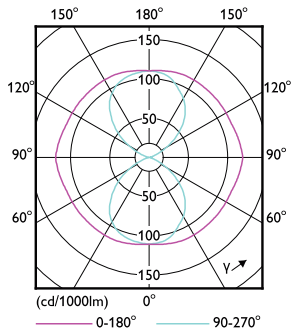

LEDTrueForce SON-T E40 55W

General Uniform Lightness

LEDTrueForce SON-T 85klm E40 730