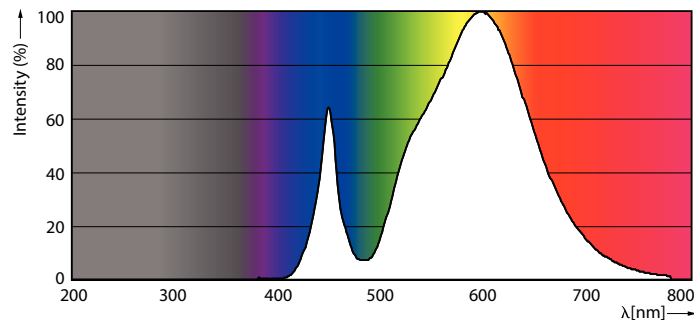

TrueForce LED Public (Road – SON)

Energy consumption kWh/1,000 hours	61 kWh
Product Data	
Full product code	871869963904400
Order product name	TrueForce LED Road 84-55W E40 730
EAN/UPC – product	8718699639044
Order code	63904400

SAP numerator – quantity per pack	1
Numerator – packs per outer box	6
Material no. (12 NC)	929002007402
SAP net weight (piece)	0.432 kg

Dimensional drawing

Product	D	C
TrueForce LED Road 84-55W E40 730	71 mm	262 mm

Photometric data

LEDTrueForce SON-T 85klm E40 730