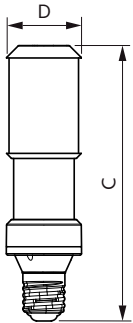

Product data

General Information		Power (Rated) (Nom)	
Cap base	E40 [E40]		55 W
EU RoHS compliant	Yes	Lamp current (nom.)	1000 mA
Nominal lifetime (nom.)	50000 h	Wattage equivalent	100 W
Switching cycle	50,000X	Starting time (nom.)	0.5 s
Technical type	55-100W	Warm-up time to 60% light (nom.)	0.5 s
		Power factor (nom.)	0.9
		Voltage (Nom)	88-98 V
Light Technical		Temperature	
Colour Code	730 [CCT of 3,000 K]	T-Case maximum (nom.)	97 °C
Luminous flux (nom.)	8400 lm		
Colour designation	White (WH)	Controls and Dimming	
Correlated Colour Temperature (Nom)	3000 K	Dimmable	No
Luminous efficacy (rated) (nom.)	152.00 lm/W	Mechanical and Housing	
Colour consistency	<6	Lamp Finish	Clear
Colour rendering index (nom.)	70	Approval and Application	
LLMF at end of nominal lifetime (nom.)	70 %	Energy efficiency label (EEL)	A++
Operating and Electrical			
Input frequency	50 Hz		

SAP numerator – quantity per pack	1
Numerator – packs per outer box	6
Material no. (12 NC)	929002007402
SAP net weight (piece)	0.432 kg

Dimensional drawing

TForce LED SON-T ND 8.5klm E40 730 CL

Product	D	C
TrueForce LED Road 84-55W E40 730	71 mm	262 mm