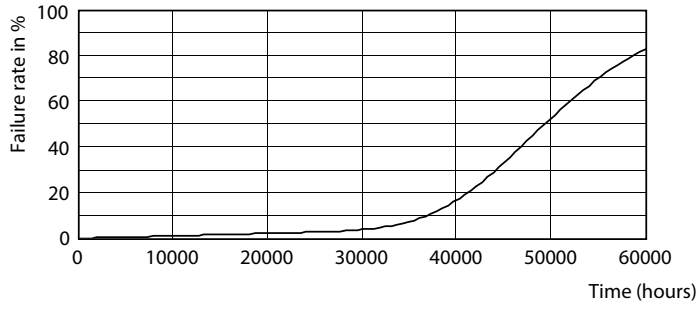

Product data

General Information		Power (Rated) (Nom)	
Cap base	E40 [E40]		55 W
EU RoHS compliant	Yes	Lamp current (nom.)	1000 mA
Nominal lifetime (nom.)	50000 h	Wattage equivalent	100 W
Switching cycle	50,000X	Starting time (nom.)	0.5 s
Technical type	55-100W	Warm-up time to 60% light (nom.)	0.5 s
		Power factor (nom.)	0.9
		Voltage (Nom)	88-98 V
Light Technical		Temperature	
Colour Code	730 [CCT of 3,000 K]	T-Case maximum (nom.)	97 °C
Luminous flux (nom.)	8400 lm		
Colour designation	White (WH)	Controls and Dimming	
Correlated Colour Temperature (Nom)	3000 K	Dimmable	No
Luminous efficacy (rated) (nom.)	152.00 lm/W	Mechanical and Housing	
Colour consistency	<6	Lamp Finish	Clear
Colour rendering index (nom.)	70	Approval and Application	
LLMF at end of nominal lifetime (nom.)	70 %	Energy efficiency label (EEL)	A++
Operating and Electrical			
Input frequency	50 Hz		

Photometric data

LEDTrueForce SON-T 85klm E40 730

LEDTrueForce SON-T E40 55W

General Uniform Lightness

LEDTrueForce SON-T 85klm E40 730

TrueForce LED Public (Road – SON)

Lifetime

LEDTrueForce SON-T E40