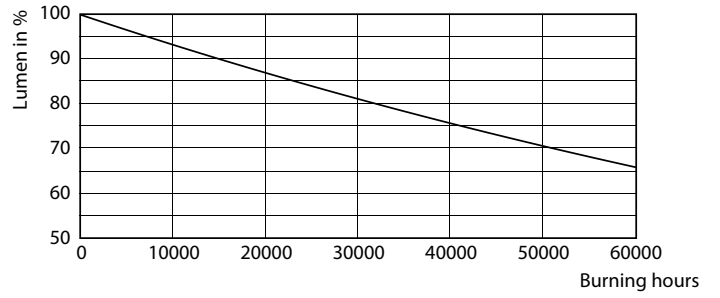

Product data

General Information		Power (Rated) (Nom)	
Cap base	E40 [E40]		55 W
EU RoHS compliant	Yes	Lamp current (nom.)	1000 mA
Nominal lifetime (nom.)	50000 h	Wattage equivalent	100 W
Switching cycle	50,000X	Starting time (nom.)	0.5 s
Technical type	55-100W	Warm-up time to 60% light (nom.)	0.5 s
		Power factor (nom.)	0.9
		Voltage (Nom)	88-98 V
Light Technical		Temperature	
Colour Code	730 [CCT of 3,000 K]	T-Case maximum (nom.)	97 °C
Luminous flux (nom.)	8400 lm		
Colour designation	White (WH)	Controls and Dimming	
Correlated Colour Temperature (Nom)	3000 K	Dimmable	No
Luminous efficacy (rated) (nom.)	152.00 lm/W	Mechanical and Housing	
Colour consistency	<6	Lamp Finish	Clear
Colour rendering index (nom.)	70	Approval and Application	
LLMF at end of nominal lifetime (nom.)	70 %	Energy efficiency label (EEL)	A++
Operating and Electrical			
Input frequency	50 Hz		

Photometric data

LEDTrueForce SON-T 85klm E40 730

LEDTrueForce SON-T E40 55W

General Uniform Lightness

LEDTrueForce SON-T 85klm E40 730

TrueForce LED Public (Road – SON)

Lifetime

LEDTrueForce SON-T E40