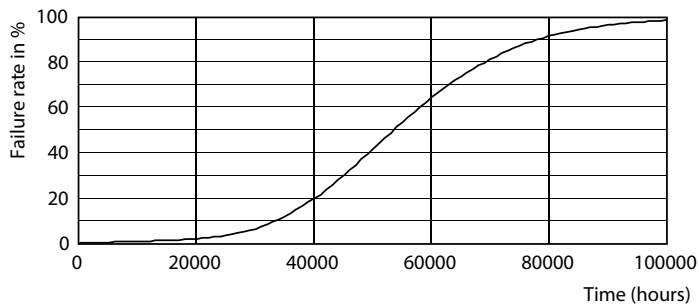

Lifetime

LEDTrueForce Others 360