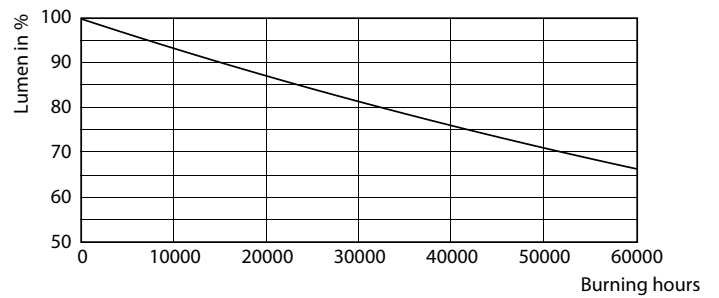

Product data

General Information		Colour rendering index (nom.)	
Cap base	E27 [E27]		80
EU RoHS compliant	Yes	LLMF at end of nominal lifetime (nom.)	70 %
Nominal lifetime (nom.)	50000 h	Operating and Electrical	
Switching cycle	50,000X	Input frequency	50 to 60 Hz
Technical type	42-125W	Power (Rated) (Nom)	42 W
Light Technical		Lamp current (nom.)	186 mA
Colour Code	840 [CCT of 4,000 K]	Wattage equivalent	125 W
Beam Angle (Nom)	360 °	Starting time (nom.)	0.45 s
Luminous flux (nom.)	6000 lm	Warm-up time to 60% light (nom.)	0.45 s
Colour designation	Cool White (CW)	Power factor (nom.)	0.95
Correlated Colour Temperature (Nom)	4000 K	Voltage (Nom)	220-240 V
Luminous efficacy (rated) (nom.)	142.00 lm/W		
Colour consistency	<6		

Approval and Application

Energy efficiency label (EEL)	A++
Energy consumption kWh/1,000 hours	42 kWh

Product Data

Full product code	871869963824500
Order product name	TrueForce LED HPL ND 60-42W E27 840
EAN/UPC – product	8718699638245
Order code	63824500
SAP numerator – quantity per pack	1
Numerator – packs per outer box	6
Material no. (12 NC)	929002006602
SAP net weight (piece)	0.365 kg

Photometric data

LEDTrueForce E27 42W 3000K

Lifetime

LEDTrueForce Others 360

LEDTrueForce Others 360