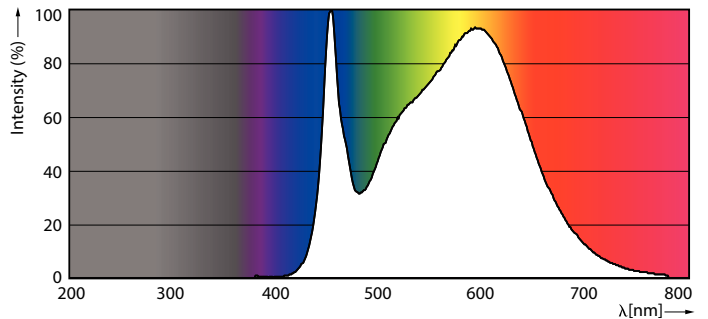

Product data

General Information		Colour rendering index (nom.)	
Cap base	E27 [E27]		80
EU RoHS compliant	Yes	LLMF at end of nominal lifetime (nom.)	70 %
Nominal lifetime (nom.)	50000 h	Operating and Electrical	
Switching cycle	50,000X	Input frequency	50 to 60 Hz
Technical type	42-125W	Power (Rated) (Nom)	42 W
Light Technical		Lamp current (nom.)	186 mA
Colour Code	840 [CCT of 4,000 K]	Wattage equivalent	125 W
Beam Angle (Nom)	360 °	Starting time (nom.)	0.45 s
Luminous flux (nom.)	6000 lm	Warm-up time to 60% light (nom.)	0.45 s
Colour designation	Cool White (CW)	Power factor (nom.)	0.95
Correlated Colour Temperature (Nom)	4000 K	Voltage (Nom)	220-240 V
Luminous efficacy (rated) (nom.)	142.00 lm/W		
Colour consistency	<6		

Approval and Application

Energy efficiency label (EEL)	A++
Energy consumption kWh/1,000 hours	42 kWh

Product Data

Full product code	871869963824500
Order product name	TrueForce LED HPL ND 60-42W E27 840
EAN/UPC – product	8718699638245
Order code	63824500
SAP numerator – quantity per pack	1
Numerator – packs per outer box	6
Material no. (12 NC)	929002006602
SAP net weight (piece)	0.365 kg

Dimensional drawing

TrueForce LED HPL ND 60klm E27 840 CL IP65

Product	D	C
TrueForce LED HPL ND 60-42W E27 840	84 mm	178 mm

Photometric data

LEDTrueForce E27

LEDTrueForce E27

TrueForce LED Public (Urban/Road – HPL/SON)