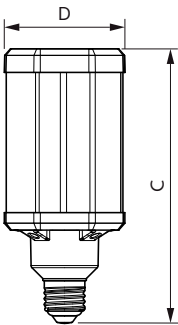

Product data

General Information		Colour rendering index (nom.)	
Cap base	E27 [E27]		80
EU RoHS compliant	Yes	LLMF at end of nominal lifetime (nom.)	70 %
Nominal lifetime (nom.)	50000 h	Operating and Electrical	
Switching cycle	50,000X	Input frequency	50 to 60 Hz
Technical type	42-125W	Power (Rated) (Nom)	42 W
Light Technical		Lamp current (nom.)	186 mA
Colour Code	840 [CCT of 4,000 K]	Wattage equivalent	125 W
Beam Angle (Nom)	360 °	Starting time (nom.)	0.45 s
Luminous flux (nom.)	6000 lm	Warm-up time to 60% light (nom.)	0.45 s
Colour designation	Cool White (CW)	Power factor (nom.)	0.95
Correlated Colour Temperature (Nom)	4000 K	Voltage (Nom)	220-240 V
Luminous efficacy (rated) (nom.)	142.00 lm/W		
Colour consistency	<6		

Approval and Application

Energy efficiency label (EEL)	A++
Energy consumption kWh/1,000 hours	42 kWh

Product Data

Full product code	871869963824500
Order product name	TrueForce LED HPL ND 60-42W E27 840
EAN/UPC – product	8718699638245
Order code	63824500
SAP numerator – quantity per pack	1
Numerator – packs per outer box	6
Material no. (12 NC)	929002006602
SAP net weight (piece)	0.365 kg

Dimensional drawing

TrueForce LED HPL ND 60klm E27 840 CL IP65

Product	D	C
TrueForce LED HPL ND 60-42W E27 840	84 mm	178 mm

Photometric data

LEDTrueForce E27

LEDTrueForce E27

TrueForce LED Public (Urban/Road – HPL/SON)