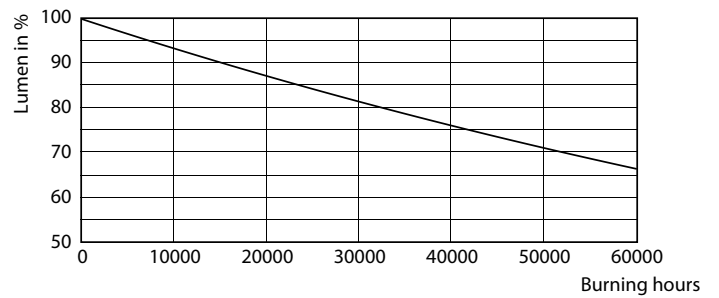

Product data

General Information	
Cap base	E27 [E27]
EU RoHS compliant	Yes
Nominal lifetime (nom.)	50000 h
Switching cycle	50,000X
Technical type	42-125W
Light Technical	
Colour Code	830 [CCT of 3,000 K]
Beam Angle (Nom)	360 °
Luminous flux (nom.)	5700 lm
Colour designation	White (WH)
Correlated Colour Temperature (Nom)	3000 K
Luminous efficacy (rated) (nom.)	135.00 lm/W
Colour consistency	<6

Colour rendering index (nom.)	80
LLMF at end of nominal lifetime (nom.)	70 %
Operating and Electrical	
Input frequency	50 to 60 Hz
Power (Rated) (Nom)	42 W
Lamp current (nom.)	186 mA
Wattage equivalent	125 W
Starting time (nom.)	0.45 s
Warm-up time to 60% light (nom.)	0.45 s
Power factor (nom.)	0.95
Voltage (Nom)	220-240 V

Approval and Application

Energy efficiency label (EEL)	A++
Energy consumption kWh/1,000 hours	42 kWh

Product Data

Full product code	871869963822100
Order product name	TrueForce LED HPL ND 57-42W E27 830
EAN/UPC – product	8718699638221
Order code	63822100
SAP numerator – quantity per pack	1
Numerator – packs per outer box	6
Material no. (12 NC)	929002006502
SAP net weight (piece)	0.365 kg

Photometric data

LEDTrueForce E27 42W 3000K

Lifetime

LEDTrueForce Others 360

LEDTrueForce Others 360