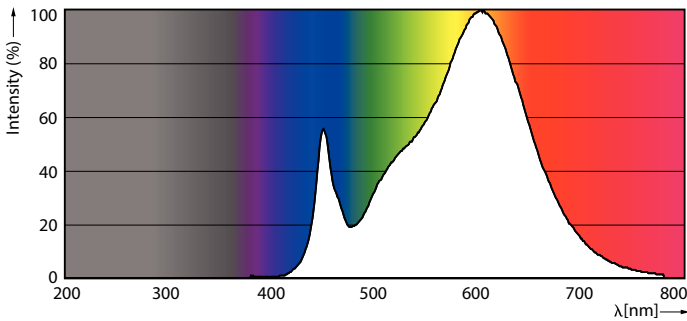

Photometric data

LEDTrueForce E27 42W

LEDTrueForce E27 42W 3000K