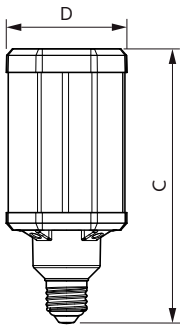

Product data

General Information	
Cap base	E27 [E27]
EU RoHS compliant	Yes
Nominal lifetime (nom.)	50000 h
Switching cycle	50,000X
Technical type	42-125W
Light Technical	
Colour Code	830 [CCT of 3,000 K]
Beam Angle (Nom)	360 °
Luminous flux (nom.)	5700 lm
Colour designation	White (WH)
Correlated Colour Temperature (Nom)	3000 K
Luminous efficacy (rated) (nom.)	135.00 lm/W
Colour consistency	<6

Approval and Application

Energy efficiency label (EEL)	A++
Energy consumption kWh/1,000 hours	42 kWh

Product Data

Full product code	871869963822100
Order product name	TrueForce LED HPL ND 57-42W E27 830
EAN/UPC – product	8718699638221
Order code	63822100
SAP numerator – quantity per pack	1
Numerator – packs per outer box	6
Material no. (12 NC)	929002006502
SAP net weight (piece)	0.365 kg

Dimensional drawing

TrueForce LED HPL ND 6klm E27 830 CL IP65

Product	D	C
TrueForce LED HPL ND 57-42W E27 830	84 mm	178 mm

Photometric data

LEDTrueForce E27 42W

LEDTrueForce E27 42W 3000K

TrueForce LED Public (Urban/Road – HPL/SON)