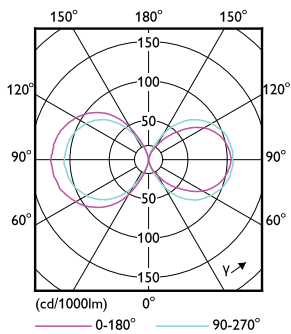

Product data

General Information			
Cap base	E27 [E27]	Colour rendering index (nom.)	80
EU RoHS compliant	Yes	LLMF at end of nominal lifetime (nom.)	70 %
Nominal lifetime (nom.)	50000 h	Operating and Electrical	
Switching cycle	50,000X	Input frequency	50 to 60 Hz
Technical type	21-80W	Power (Rated) (Nom)	21 W
Light Technical		Lamp current (nom.)	95 mA
Colour Code	830 [CCT of 3,000 K]	Wattage equivalent	80 W
Beam Angle (Nom)	360 °	Starting time (nom.)	0.45 s
Luminous flux (nom.)	2850 lm	Warm-up time to 60% light (nom.)	0.45 s
Colour designation	White (WH)	Power factor (nom.)	0.95
Correlated Colour Temperature (Nom)	3000 K	Voltage (Nom)	220-240 V
Luminous efficacy (rated) (nom.)	135.00 lm/W		
Colour consistency	<6		

Approval and Application

Energy efficiency label (EEL)	A++
Energy consumption kWh/1,000 hours	21 kWh

Product Data

Full product code	871869963814600
Order product name	TrueForce LED HPL ND 28-21W E27 830
EAN/UPC – product	8718699638146
Order code	63814600
Numerator – quantity per pack	1
SAP numerator – packs per outer box	6
Material no. (12 NC)	929002006102
Net Weight (Piece)	0.370 kg

Dimensional drawing

TrueForce LED HPL ND 3klm E27 830 CL IP65

Product	D	C
TrueForce LED HPL ND 28-21W E27 830	75 mm	178 mm

Photometric data

LEDTrueForce E27 360

LEDTrueForce E27 21W 3000K

TrueForce LED Public (Urban/Road – HPL/SON)