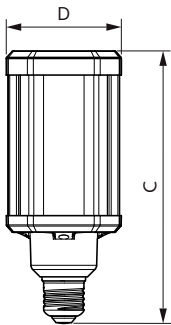

Approval and Application

Energy efficiency label (EEL)	A++
Energy consumption kWh/1,000 hours	21 kWh

Product Data

Full product code	871869963814600
Order product name	TrueForce LED HPL ND 28-21W E27 830
EAN/UPC – product	8718699638146
Order code	63814600
Numerator – quantity per pack	1
SAP numerator – packs per outer box	6
Material no. (12 NC)	929002006102
Net Weight (Piece)	0.370 kg

Dimensional drawing

TrueForce LED HPL ND 3klm E27 830 CL IP65

Product	D	C
TrueForce LED HPL ND 28-21W E27 830	75 mm	178 mm

Photometric data

LEDTrueForce E27 360

LEDTrueForce E27 21W 3000K

TrueForce LED Public (Urban/Road – HPL/SON)