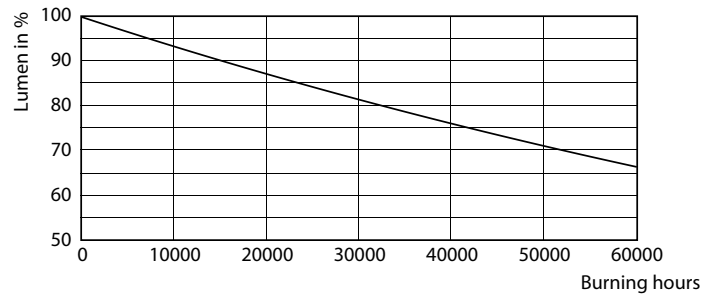

Product data

General Information			
Cap base	E27 [E27]	Colour rendering index (nom.)	80
EU RoHS compliant	Yes	LLMF at end of nominal lifetime (nom.)	70 %
Nominal lifetime (nom.)	50000 h	Operating and Electrical	
Switching cycle	50,000X	Input frequency	50 to 60 Hz
Technical type	21-80W	Power (Rated) (Nom)	21 W
Light Technical		Lamp current (nom.)	95 mA
Colour Code	830 [CCT of 3,000 K]	Wattage equivalent	80 W
Beam Angle (Nom)	360 °	Starting time (nom.)	0.45 s
Luminous flux (nom.)	2850 lm	Warm-up time to 60% light (nom.)	0.45 s
Colour designation	White (WH)	Power factor (nom.)	0.95
Correlated Colour Temperature (Nom)	3000 K	Voltage (Nom)	220-240 V
Luminous efficacy (rated) (nom.)	135.00 lm/W		
Colour consistency	<6		

Approval and Application

Energy efficiency label (EEL)	A++
Energy consumption kWh/1,000 hours	21 kWh

Product Data

Full product code	871869963814600
Order product name	TrueForce LED HPL ND 28-21W E27 830
EAN/UPC – product	8718699638146
Order code	63814600
Numerator – quantity per pack	1
SAP numerator – packs per outer box	6
Material no. (12 NC)	929002006102
Net Weight (Piece)	0.370 kg

Photometric data

© 2021 Philips Lighting B.V. Page 11

LEDTrueForce E27 21W 3000K

Lifetime

LEDTrueForce Others 360

LEDTrueForce Others 360