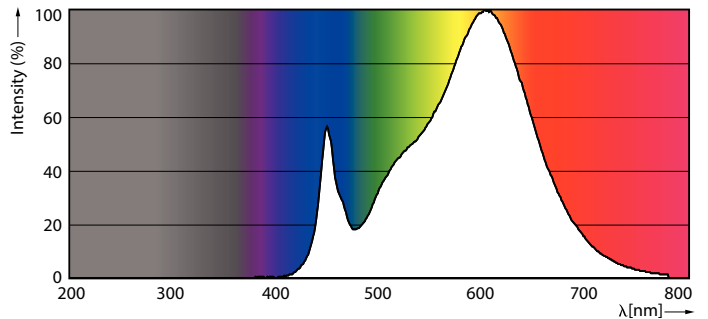

Product data

General Information			
Cap base	E27 [E27]	Colour rendering index (nom.)	80
EU RoHS compliant	Yes	LLMF at end of nominal lifetime (nom.)	70 %
Nominal lifetime (nom.)	50000 h	Operating and Electrical	
Switching cycle	50,000X	Input frequency	50 to 60 Hz
Technical type	21-80W	Power (Rated) (Nom)	21 W
Light Technical		Lamp current (nom.)	95 mA
Colour Code	830 [CCT of 3,000 K]	Wattage equivalent	80 W
Beam Angle (Nom)	360 °	Starting time (nom.)	0.45 s
Luminous flux (nom.)	2850 lm	Warm-up time to 60% light (nom.)	0.45 s
Colour designation	White (WH)	Power factor (nom.)	0.95
Correlated Colour Temperature (Nom)	3000 K	Voltage (Nom)	220-240 V
Luminous efficacy (rated) (nom.)	135.00 lm/W		
Colour consistency	<6		

Approval and Application

Energy efficiency label (EEL)	A++
Energy consumption kWh/1,000 hours	21 kWh

Product Data

Full product code	871869963814600
Order product name	TrueForce LED HPL ND 28-21W E27 830
EAN/UPC – product	8718699638146
Order code	63814600
Numerator – quantity per pack	1
SAP numerator – packs per outer box	6
Material no. (12 NC)	929002006102
Net Weight (Piece)	0.370 kg

Dimensional drawing

TrueForce LED HPL ND 3klm E27 830 CL IP65

Product	D	C
TrueForce LED HPL ND 28-21W E27 830	75 mm	178 mm

Photometric data

LEDTrueForce E27 360

LEDTrueForce E27 21W 3000K

TrueForce LED Public (Urban/Road – HPL/SON)