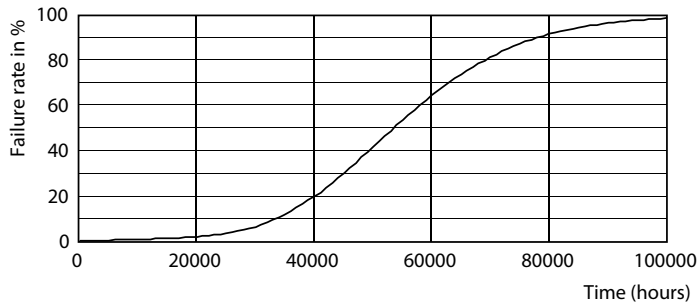

TrueForce LED Public (Urban/Road – HPL/SON)

Photometric data

© 2021 Philips Lighting B.V. Page 11

LEDTrueForce E27 21W 3000K

Lifetime

LEDTrueForce Others 360