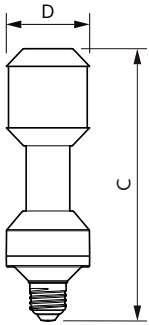

Product data

General Information		Power (Rated) (Nom)	
Cap base	E27 [E27]		25 W
EU RoHS compliant	Yes	Lamp current (nom.)	800 mA
Nominal lifetime (nom.)	50000 h	Wattage equivalent	50 W
Switching cycle	50,000X	Starting time (nom.)	0.5 s
Technical type	25-50W	Warm-up time to 60% light (nom.)	0.5 s
		Power factor (nom.)	0.9
		Voltage (Nom)	50-60 V
Light Technical		Temperature	
Colour Code	740 [CCT of 4.000 K]	T-Case maximum (nom.)	95 °C
Luminous flux (nom.)	4200 lm		
Colour designation	Cool White (CW)	Controls and Dimming	
Correlated Colour Temperature (Nom)	4000 K	Dimmable	No
Luminous efficacy (rated) (nom.)	168.00 lm/W	Mechanical and Housing	
Colour consistency	<6	Lamp Finish	Clear
Colour rendering index (nom.)	70	Approval and Application	
LLMF at end of nominal lifetime (nom.)	70 %	Energy efficiency label (EEL)	A++
Operating and Electrical			
Input frequency	50 Hz		

TrueForce LED Public (Road – SON)

Energy consumption kWh/1,000 hours	28 kWh
Product Data	
Full product code	871869963253300
Order product name	TrueForce LED Road 42-25W E27 740
EAN/UPC – product	8718699632533
Order code	63253300

SAP numerator – quantity per pack	1
Numerator – packs per outer box	6
Material no. (12 NC)	929001999502
SAP net weight (piece)	0.232 kg

Dimensional drawing

SON-T 50W 4000K

Product	D	C
TrueForce LED Road 42-25W E27 740	61 mm	200 mm