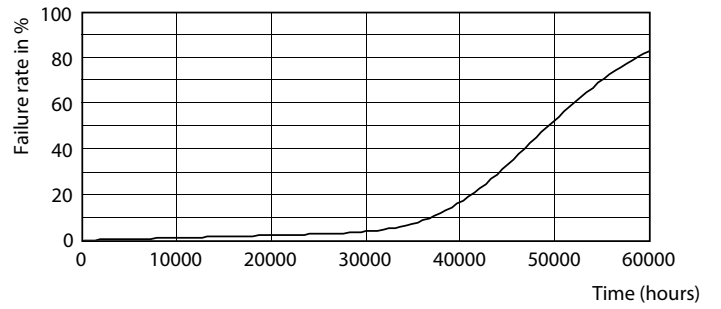

TrueForce LED Public (Road – SON)

Lifetime

Trueforce LED E27

Trueforce LED E27