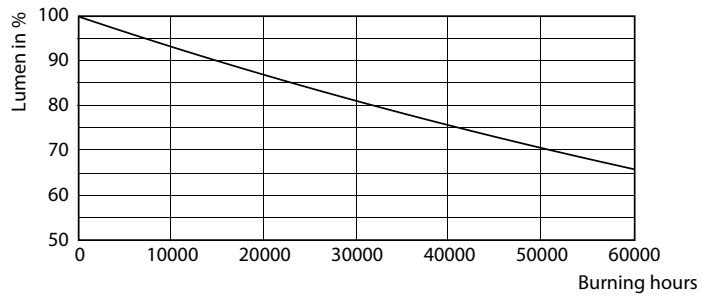

Product data

General Information		Power (Rated) (Nom)	
Cap base	E27 [E27]		25 W
EU RoHS compliant	Yes	Lamp current (nom.)	800 mA
Nominal lifetime (nom.)	50000 h	Wattage equivalent	50 W
Switching cycle	50,000X	Starting time (nom.)	0.5 s
Technical type	25-50W	Warm-up time to 60% light (nom.)	0.5 s
		Power factor (nom.)	0.9
		Voltage (Nom)	50-60 V
Light Technical		Temperature	
Colour Code	740 [CCT of 4.000 K]	T-Case maximum (nom.)	95 °C
Luminous flux (nom.)	4200 lm		
Colour designation	Cool White (CW)	Controls and Dimming	
Correlated Colour Temperature (Nom)	4000 K	Dimmable	No
Luminous efficacy (rated) (nom.)	168.00 lm/W	Mechanical and Housing	
Colour consistency	<6	Lamp Finish	Clear
Colour rendering index (nom.)	70	Approval and Application	
LLMF at end of nominal lifetime (nom.)	70 %	Energy efficiency label (EEL)	A++
Operating and Electrical			
Input frequency	50 Hz		

Photometric data

Trueforce LED E27 740

Trueforce LED E27 740

Trueforce LED E27

TrueForce LED Public (Road – SON)

Lifetime

Trueforce LED E27

Trueforce LED E27