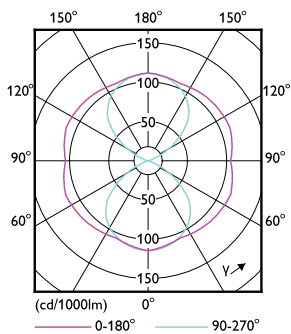

Trueforce LED E27 740

Trueforce LED E27