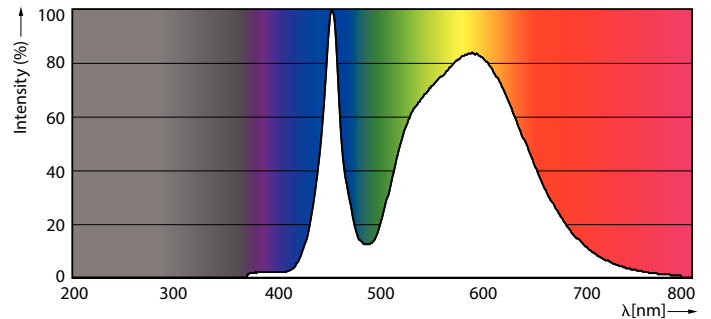

TrueForce LED Public (Road – SON)

Energy consumption kWh/1,000 hours	28 kWh
Product Data	
Full product code	871869963253300
Order product name	TrueForce LED Road 42-25W E27 740
EAN/UPC – product	8718699632533
Order code	63253300

SAP numerator – quantity per pack	1
Numerator – packs per outer box	6
Material no. (12 NC)	929001999502
SAP net weight (piece)	0.232 kg

Dimensional drawing

Product	D	C
TrueForce LED Road 42-25W E27 740	61 mm	200 mm

Photometric data

Trueforce LED E27 740