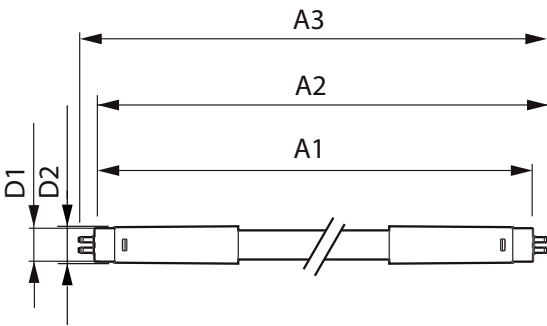

MASTER LEDtube Mains T5

Mechanical and Housing

Bulb material	Glass
Product length	1500 mm

Approval and Application

Energy efficiency label (EEL)	A++
Energy-saving product	Yes
Approval marks	CE marking RoHS compliance KEMA Keur certificate
Energy consumption kWh/1,000 hours	26 kWh

Product Data

Full product code	871869681929600
Order product name	MASTER LEDtube 1500mm HO 26W 830 T5
EAN/UPC – product	8718696819296
Order code	81929600
Numerator – quantity per pack	1
Numerator – packs per outer box	10
SAP material	929001908802
SAP net weight (piece)	0.285 kg

Dimensional drawing

TLED 1500mm 26W-54W 3800lm 200D 3000K G5