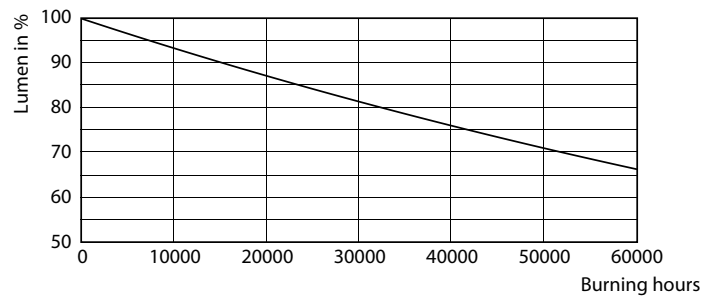

MASTER LEDtube Mains T5

Photometric data

Lifetime