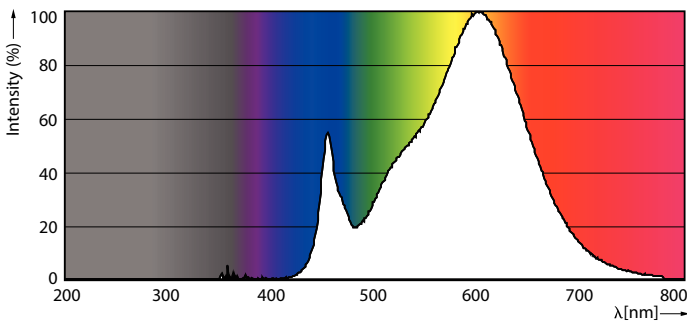

Photometric data

26W G5