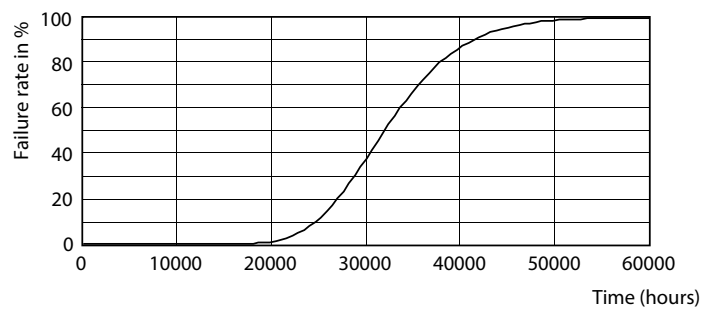

CorePro LED tube Universal T8

Photometric data

18W G13

Lifetime

18W G13

18W G13

18W G13

18W G13