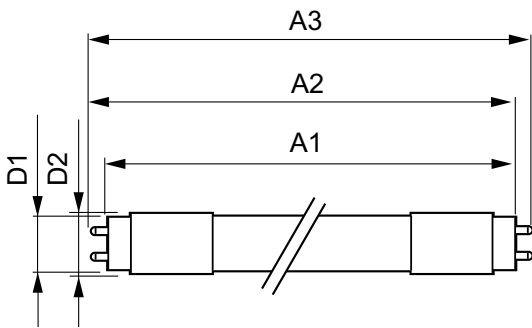

CorePro LED tube Universal T8

Mechanical and Housing

Bulb material	Glass
Product length	1500 mm

Approval and Application

Energy efficiency label (EEL)	A+
Energy-saving product	Yes
Approval marks	CE marking RoHS compliance KEMA Keur certificate
Energy consumption kWh/1,000 hours	23 kWh

Product Data

Full product code	871869680176500
Order product name	CorePro LEDtube UN 1500mm HO 23W865 T8
EAN/UPC – product	8718696801765
Order code	80176500
SAP numerator – quantity per pack	1
SAP numerator – packs per outer box	10
Material no. (12 NC)	929001869702
SAP net weight (piece)	0.270 kg

Dimensional drawing

TLED 1500mm UNV24W-54W 3100lm 6500K