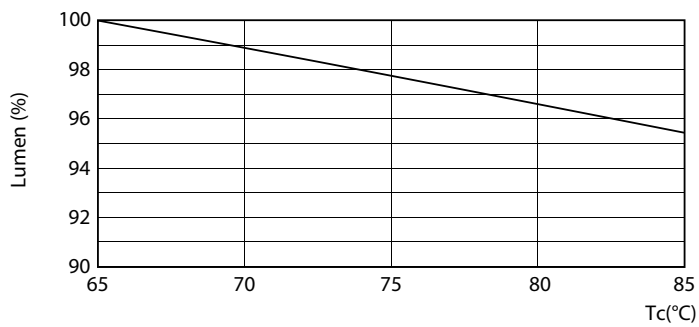

Product data

General Information	
Cap base	G13 [Medium Bi-Pin Fluorescent]
EU RoHS compliant	Yes
Nominal lifetime (nom.)	30000 h
Switching cycle	50,000X

Light Technical	
Colour Code	865 [CCT of 6,500 K]
Beam Angle (Nom)	240 °
Luminous flux (nom.)	2700 lm
Colour designation	Cool Daylight
Correlated Colour Temperature (Nom)	6500 K
Luminous efficacy (rated) (nom.)	117.00 lm/W
Colour consistency	<6
Color rendering index (nom.)	80
LLMF at end of nominal lifetime (nom.)	70 %

CorePro LED tube Universal T8

Photometric data

18W G13

Lifetime

18W G13

18W G13

18W G13

18W G13