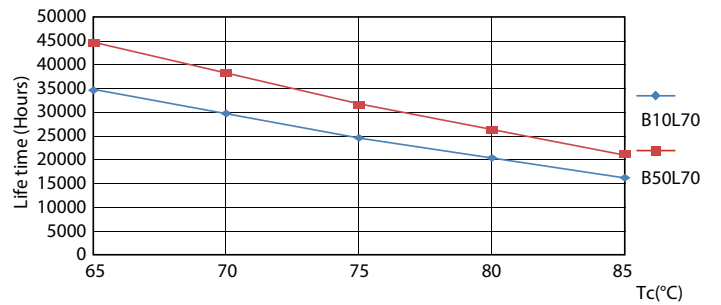

Product data

General Information	
Cap base	G13 [Medium Bi-Pin Fluorescent]
EU RoHS compliant	Yes
Nominal lifetime (nom.)	30000 h
Switching cycle	50,000X

Light Technical	
Colour Code	865 [CCT of 6,500 K]
Beam Angle (Nom)	240 °
Luminous flux (nom.)	2700 lm
Colour designation	Cool Daylight
Correlated Colour Temperature (Nom)	6500 K
Luminous efficacy (rated) (nom.)	117.00 lm/W
Colour consistency	<6
Color rendering index (nom.)	80
LLMF at end of nominal lifetime (nom.)	70 %

CorePro LED tube Universal T8

Photometric data

18W G13

Lifetime

18W G13

18W G13

18W G13

18W G13