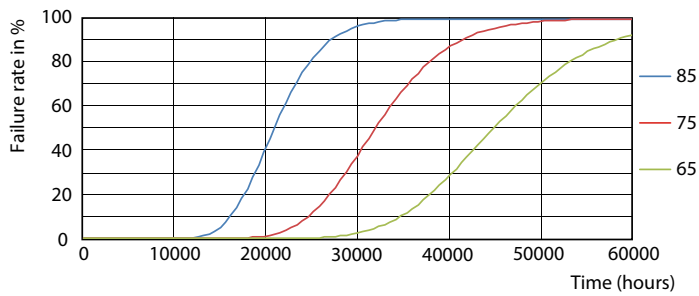

Lifetime

18W G13