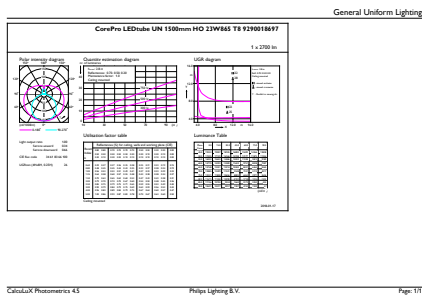

Controls and Dimming	
Dimmable	No

CorePro LED tube Universal T8

Mechanical and Housing

Bulb material	Glass
Product length	1500 mm

Approval and Application

Energy efficiency label (EEL)	A+
Energy-saving product	Yes
Approval marks	CE marking RoHS compliance KEMA Keur certificate
Energy consumption kWh/1,000 hours	23 kWh

Dimensional drawing

TLED 1500mm UNV24W-54W 3100lm 6500K

Product	D1	D2	A1	A2	A3
CorePro LEDtube UN 1500mm HO 23W865 T8	27.9 mm	28 mm	1500 mm	1505.9 mm	1514.2 mm

Photometric data

23W G13 865 6500K

18W G13 830 3000K