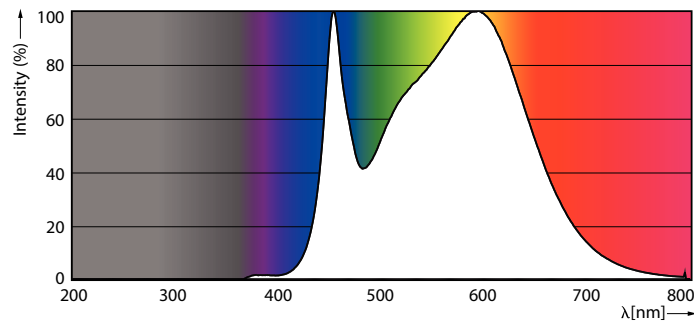

CorePro LEDspotMV 25W GU10 840 36D