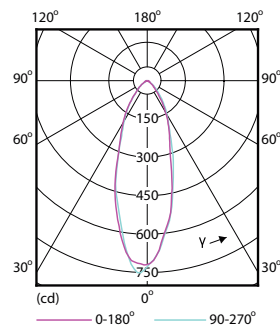

CorePro LEDspotMV 50W GU10 830 36D CLA