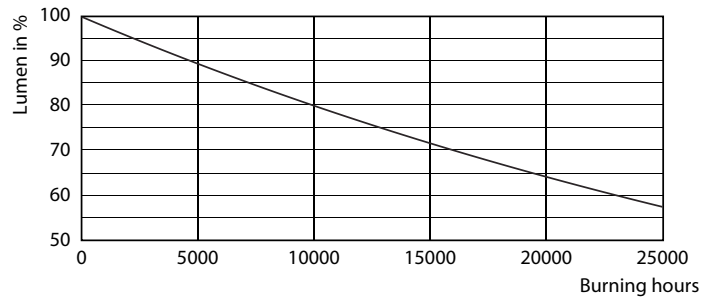

CorePro LEDspot MV

Lifetime

CLA LEDspotMV 50W GU10 827 36D ND