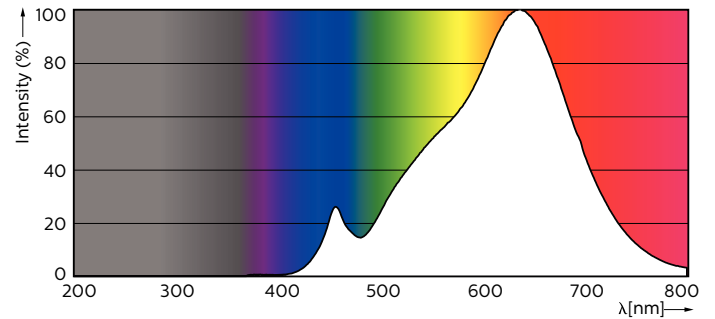

Product data

General Information		Color rendering index (nom.)	
Cap base	GU10 [GU10]		97
EU RoHS compliant	Yes	LLMF at end of nominal lifetime (nom.)	70 %
Nominal lifetime (nom.)	40000 h	Luminous flux in 90° cone (rated)	355 lm
Switching cycle	50,000X	Operating and Electrical	
Technical type	5.5-50W	Input frequency	50 to 60 Hz
Light Technical		Power (Rated) (Nom)	5.5 W
Colour Code	927	Lamp current (nom.)	30 mA
Beam Angle (Nom)	36°	Wattage equivalent	50 W
Luminous flux (nom.)	355 lm	Starting time (nom.)	0.5 s
Luminous intensity (nom.)	800 cd	Warm-up time to 60% light (nom.)	0.5 s
Colour designation	Warm white (WW)	Power factor (nom.)	0.8
Correlated Colour Temperature (Nom)	2700 K	Voltage (Nom)	220-240 V
Luminous efficacy (rated) (nom.)	64.55 lm/W		
Colour consistency	<3		

Dimensional drawing

GU10 230V5.5W-50W345lm40D 2700K GU10 Dim

Product	D	C
MASTER LED ExpertColor LED ExpertColor 5.5-50W GU10 927 36D	50 mm	54 mm

Photometric data

MASTER LEDspot ExpertColor MV 50W GU10 927 36D

MASTER LEDspot ExpertColor MV 50W GU10 927 36D

MASTER LEDspot ExpertColor MV

Photometric data

MASTER LEDspot ExpertColor MV 50W GU10 927 36D

Lifetime

MASTER LEDspot ExpertColor MV 35W GU10 25D

MASTER LEDspot ExpertColor MV 35W GU10 25D