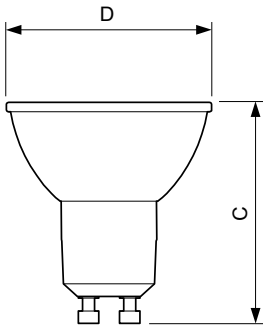

Product data

General Information		Color rendering index (nom.)	
Cap base	GU10 [GU10]		97
EU RoHS compliant	Yes	LLMF at end of nominal lifetime (nom.)	70 %
Nominal lifetime (nom.)	40000 h	Luminous flux in 90° cone (rated)	355 lm
Switching cycle	50,000X	Operating and Electrical	
Technical type	5.5-50W	Input frequency	50 to 60 Hz
Light Technical		Power (Rated) (Nom)	5.5 W
Colour Code	927	Lamp current (nom.)	30 mA
Beam Angle (Nom)	36°	Wattage equivalent	50 W
Luminous flux (nom.)	355 lm	Starting time (nom.)	0.5 s
Luminous intensity (nom.)	800 cd	Warm-up time to 60% light (nom.)	0.5 s
Colour designation	Warm white (WW)	Power factor (nom.)	0.8
Correlated Colour Temperature (Nom)	2700 K	Voltage (Nom)	220-240 V
Luminous efficacy (rated) (nom.)	64.55 lm/W		
Colour consistency	<3		

Dimensional drawing

GU10 230V5.5W-50W345lm40D 2700K GU10 Dim

Product	D	C
MASTER LED ExpertColor LED ExpertColor 5.5-50W GU10 927 36D	50 mm	54 mm

Photometric data

MASTER LEDspot ExpertColor MV 50W GU10 927 36D