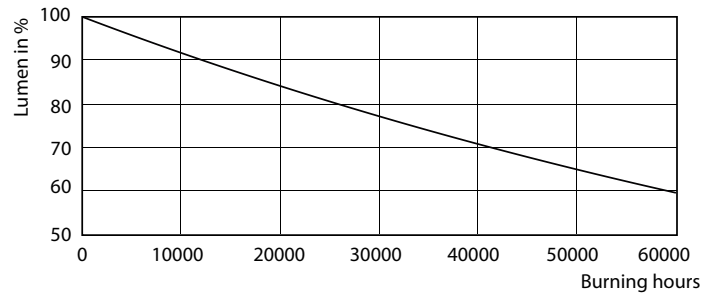

Product data

General Information		Color rendering index (nom.)	
Cap base	GU10 [GU10]		97
EU RoHS compliant	Yes	LLMF at end of nominal lifetime (nom.)	70 %
Nominal lifetime (nom.)	40000 h	Luminous flux in 90° cone (rated)	355 lm
Switching cycle	50,000X	Operating and Electrical	
Technical type	5.5-50W	Input frequency	50 to 60 Hz
Light Technical		Power (Rated) (Nom)	5.5 W
Colour Code	927	Lamp current (nom.)	30 mA
Beam Angle (Nom)	36°	Wattage equivalent	50 W
Luminous flux (nom.)	355 lm	Starting time (nom.)	0.5 s
Luminous intensity (nom.)	800 cd	Warm-up time to 60% light (nom.)	0.5 s
Colour designation	Warm white (WW)	Power factor (nom.)	0.8
Correlated Colour Temperature (Nom)	2700 K	Voltage (Nom)	220-240 V
Luminous efficacy (rated) (nom.)	64.55 lm/W		
Colour consistency	<3		

MASTER LEDspot ExpertColor MV 50W GU10 927 36D

MASTER LEDspot ExpertColor MV

Photometric data

MASTER LEDspot ExpertColor MV 50W GU10 927 36D

Lifetime

MASTER LEDspot ExpertColor MV 35W GU10 25D

MASTER LEDspot ExpertColor MV 35W GU10 25D