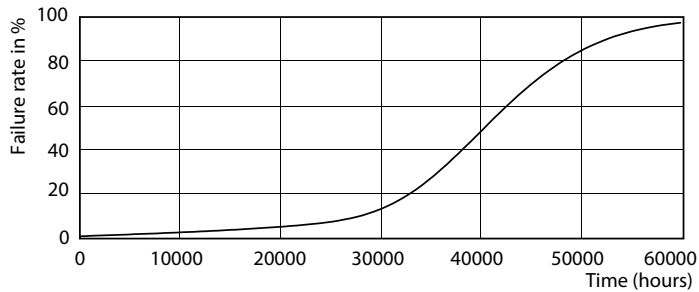

Product data

General Information		Color rendering index (nom.)	
Cap base	GU10 [GU10]		97
EU RoHS compliant	Yes	LLMF at end of nominal lifetime (nom.)	70 %
Nominal lifetime (nom.)	40000 h	Luminous flux in 90° cone (rated)	355 lm
Switching cycle	50,000X	Operating and Electrical	
Technical type	5.5-50W	Input frequency	50 to 60 Hz
Light Technical		Power (Rated) (Nom)	5.5 W
Colour Code	927	Lamp current (nom.)	30 mA
Beam Angle (Nom)	36°	Wattage equivalent	50 W
Luminous flux (nom.)	355 lm	Starting time (nom.)	0.5 s
Luminous intensity (nom.)	800 cd	Warm-up time to 60% light (nom.)	0.5 s
Colour designation	Warm white (WW)	Power factor (nom.)	0.8
Correlated Colour Temperature (Nom)	2700 K	Voltage (Nom)	220-240 V
Luminous efficacy (rated) (nom.)	64.55 lm/W		
Colour consistency	<3		

MASTER LEDspot ExpertColor MV 50W GU10 927 36D

MASTER LEDspot ExpertColor MV

Photometric data

MASTER LEDspot ExpertColor MV 50W GU10 927 36D

Lifetime

MASTER LEDspot ExpertColor MV 35W GU10 25D

MASTER LEDspot ExpertColor MV 35W GU10 25D