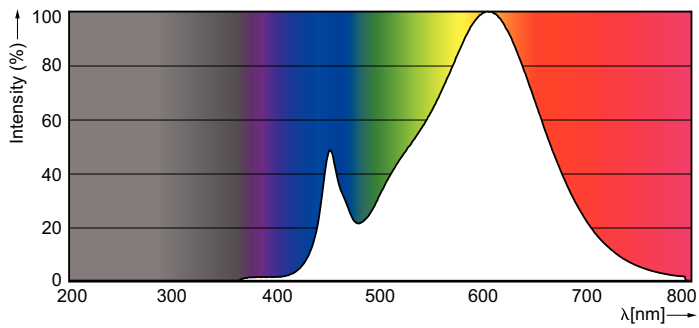

Photometric data

CorePro LEDlinear MV 60W R7S 830 Linear

LEDspot, PAR38 13W 1050lm 3000K

CorePro LEDlinear MV 60W R7S 830 Linear