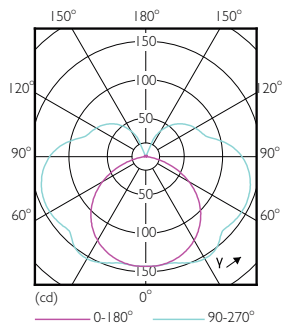

CorePro LEDlinear MV 60W R7S 830 Linear