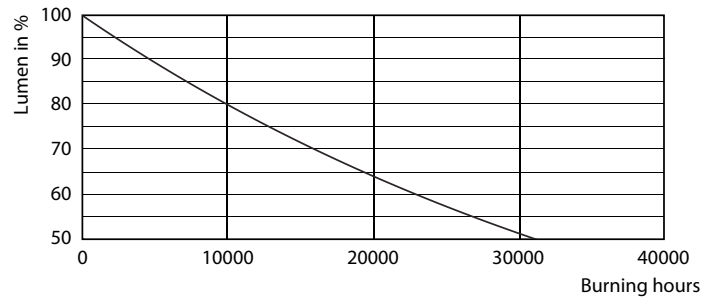

LEDbulb 60W E14 827 FR B38