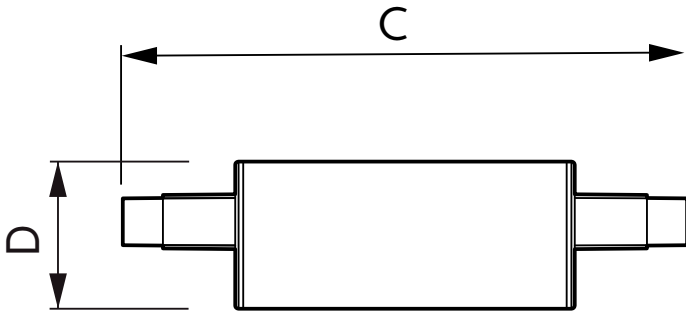

CorePro LEDlinear MV

Dimensional drawing

Product	D	C
CorePro LEDlinear ND 7.5-60W R7S 78mm830	29 mm	78 mm

Linear 220V 8-60W 806lm 3000K R7S ND