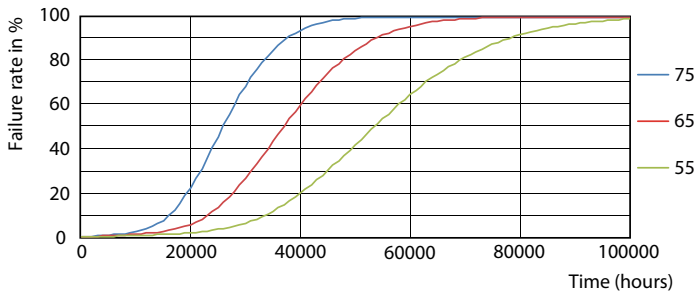

LEDtube HF 1500mm 26W G5 T5

LEDtube HF HO-UO 14-24W G13 830-865 T8