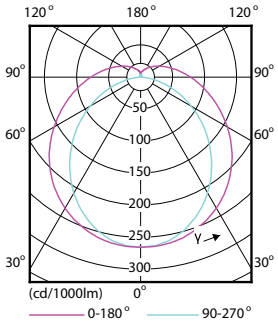

MASTER LEDtube InstantFit HF

Photometric data

LEDtube HF 1200mm 1500mm UO T8