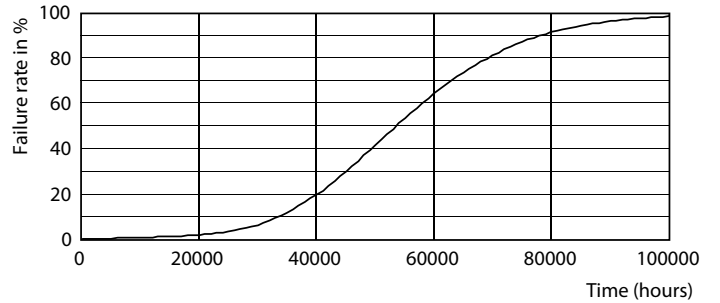

LEDtube HF 1200mm 1500mm UO T8