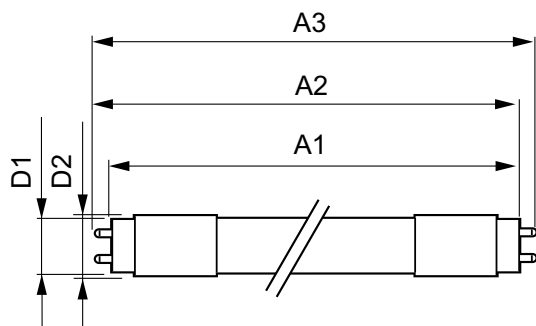

MASTER LEDtube InstantFit HF

T-Case maximum (nom.)	55 °C
Controls and Dimming	
Dimmable	No
Mechanical and Housing	
Bulb material	Plastic
Product length	1200 mm
Approval and Application	
Energy efficiency label (EEL)	A++
Energy-saving product	Yes
Approval marks	RoHS compliance CE marking KEMA Keur certificate

Energy consumption kWh/1,000 hours	20 kWh
Product Data	
Full product code	871869668796300
Order product name	MASTER LEDtube HF 1200mm UO 16W840 T8
EAN/UPC – product	8718696687963
Order code	68796300
SAP numerator – quantity per pack	1
SAP numerator – packs per outer box	10
Material no. (12 NC)	929001300002
SAP net weight (piece)	0.360 kg

Dimensional drawing

MAS LEDtube HF 1200mm UO 18W840 T8

Product	D1	D2	A1	A2	A3
MASTER LEDtube HF 1200mm UO 16W840 T8	25.6 mm	28 mm	1198.1 mm	1205.2 mm	1212.3 mm