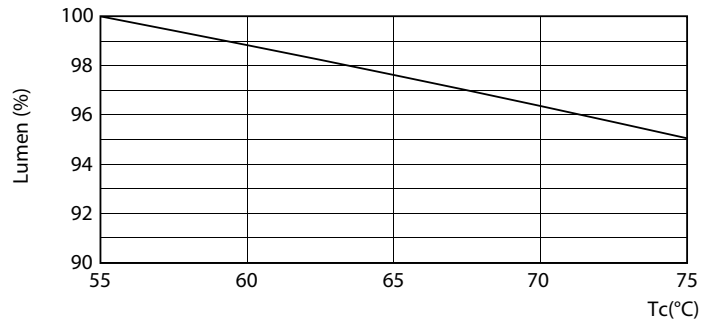

LEDtube HF 1200mm HO-UO 14-16W G13 830-865 T8