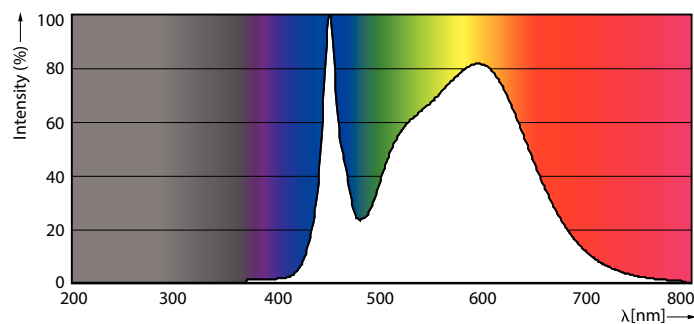

Photometric data

MAS LEDtube HF 1200mm UO 16W840 T8

MAS LEDtube HF 1200mm UO 16W840 T8