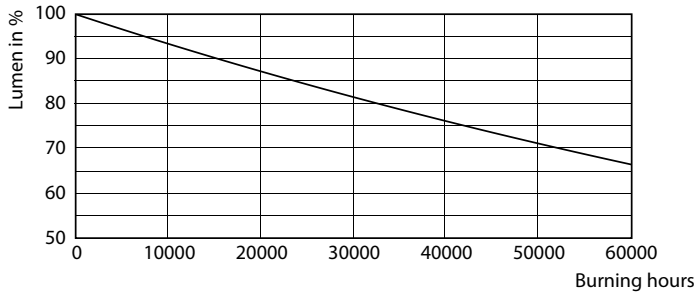

MASTER LEDtube InstantFit HF

Photometric data

Lifetime

LEDtube HF HO-UO 14-24W G13 830-865 T8