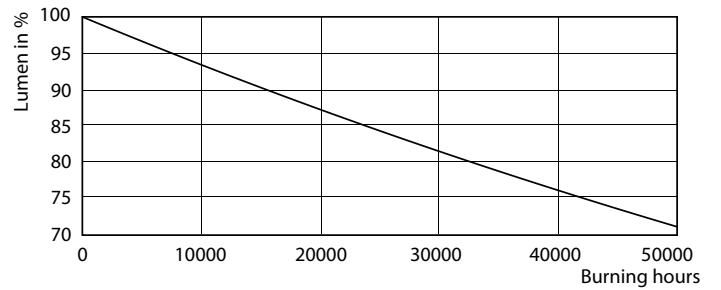

Warnings and Safety

• -

Product data

General Information	
Cap base	G13 ROT (Rotating) [Medium Bi-Pin Fluorescent]
EU RoHS compliant	Yes
Nominal lifetime (nom.)	50000 h
Switching cycle	200,000X
Light Technical	
Colour Code	840 [CCT of 4,000 K]
Beam Angle (Nom)	160 °
Luminous flux (nom.)	1575 lm
Colour designation	Cool White (CW)
Correlated Colour Temperature (Nom)	4000 K
Luminous efficacy (rated) (nom.)	131.00 lm/W
Colour consistency	<6
Color rendering index (nom.)	83
LLMF at end of nominal lifetime (nom.)	70 %

MASTER LEDtube EM/Mains

Controls and Dimming

Dimmable	No
----------	----

Mechanical and Housing

Bulb material	Plastic
Product length	900 mm

Approval and Application

Energy efficiency label (EEL)	A++
Energy-saving product	Yes
Approval marks	CE marking RoHS compliance KEMA Keur certificate
Energy consumption kWh/1,000 hours	12 kWh

LEDtube 900mm HO 12W840 T8

MASTER LEDtube EM/Mains

Photometric data

LEDtube 900mm HO 12W840 T8

Lifetime

LEDtube 600mm 1200mm 1500mm UO T8

LEDtube 600mm 1200mm 1500mm UO T8