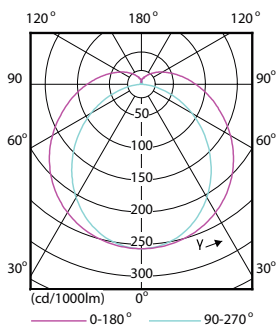

MASTER LEDtube EM/Mains

Controls and Dimming

Dimmable	No
----------	----

Mechanical and Housing

Bulb material	Plastic
Product length	900 mm

Approval and Application

Energy efficiency label (EEL)	A++
Energy-saving product	Yes
Approval marks	CE marking RoHS compliance KEMA Keur certificate
Energy consumption kWh/1,000 hours	12 kWh

Product Data

Full product code	871869668708600
Order product name	MASTER LEDtube 900mm HO 12W 840 T8
EAN/UPC – product	8718696687086
Order code	68708600
SAP numerator – quantity per pack	1
SAP numerator – packs per outer box	10
Material no. (12 NC)	929001298402
SAP net weight (piece)	0.174 kg

Dimensional drawing

TLED 3ft 12W-30W 1575lm 160D 4000K G13ND

Product	D1	D2	A1	A2	A3
MASTER LEDtube 900mm HO 12W 840 T8	25.78 mm	28 mm	893.3 mm	900.4 mm	907.5 mm

Photometric data

LEDtube 600mm 1200mm 1500mm UO T8

LEDtube 900mm HO 12W840 T8

MASTER LEDtube EM/Mains

Photometric data

LEDtube 900mm HO 12W840 T8

Lifetime

LEDtube 600mm 1200mm 1500mm UO T8

LEDtube 600mm 1200mm 1500mm UO T8