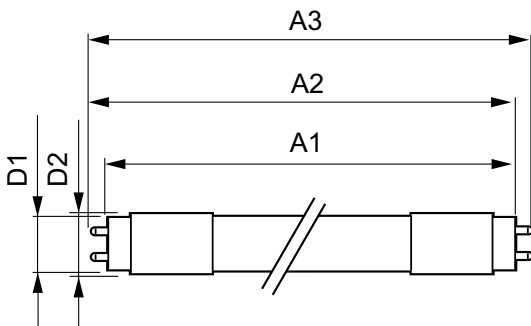

Warnings and Safety

• -

Product data

General Information	
Cap base	G13 ROT (Rotating) [Medium Bi-Pin Fluorescent]
EU RoHS compliant	Yes
Nominal lifetime (nom.)	50000 h
Switching cycle	200,000X
Light Technical	
Colour Code	840 [CCT of 4,000 K]
Beam Angle (Nom)	160 °
Luminous flux (nom.)	1575 lm
Colour designation	Cool White (CW)
Correlated Colour Temperature (Nom)	4000 K
Luminous efficacy (rated) (nom.)	131.00 lm/W
Colour consistency	<6
Color rendering index (nom.)	83
LLMF at end of nominal lifetime (nom.)	70 %

MASTER LEDtube EM/Mains

Controls and Dimming

Dimmable	No
----------	----

Mechanical and Housing

Bulb material	Plastic
Product length	900 mm

Approval and Application

Energy efficiency label (EEL)	A++
Energy-saving product	Yes
Approval marks	CE marking RoHS compliance KEMA Keur certificate
Energy consumption kWh/1,000 hours	12 kWh

Product Data

Full product code	871869668708600
Order product name	MASTER LEDtube 900mm HO 12W 840 T8
EAN/UPC – product	8718696687086
Order code	68708600
SAP numerator – quantity per pack	1
SAP numerator – packs per outer box	10
Material no. (12 NC)	929001298402
SAP net weight (piece)	0.174 kg

Dimensional drawing

TLED 3ft 12W-30W 1575lm 160D 4000K G13ND

Product	D1	D2	A1	A2	A3
MASTER LEDtube 900mm HO 12W 840 T8	25.78 mm	28 mm	893.3 mm	900.4 mm	907.5 mm

Photometric data

LEDtube 600mm 1200mm 1500mm UO T8