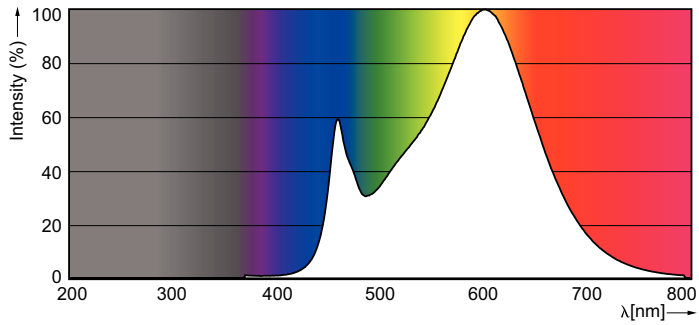

CorePro LEDlinear MV

Material no. (12 NC)	929001243702
SAP net weight (piece)	0.095 kg

Dimensional drawing

C

Product	D	C
CorePro LED linear R7S 118mm 14-100W 830 D	29 mm	118 mm

Linear 220V 15W-100W1500lm 3000K R7S Dim

Photometric data

LED Lamps, CorePro R7S 118mm 14-100W /830 D

LED Lamps, CorePro R7S 118mm 14-100W /830 D