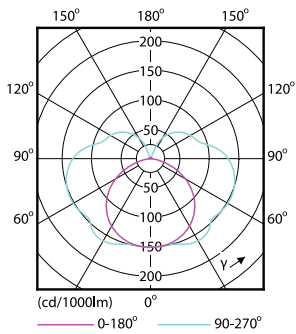

LED Lamps, CorePro R7S 118mm 14-100W /830 D