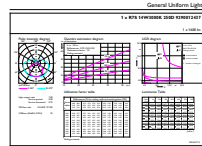

CorePro LEDlinear MV

Material no. (12 NC)	929001243702
SAP net weight (piece)	0.095 kg

Dimensional drawing

C

Product	D	C
CorePro LED linear R7S 118mm 14-100W 830 D	29 mm	118 mm

Linear 220V 15W-100W1500lm 3000K R7S Dim

Photometric data

LED Lamps, CorePro R7S 118mm 14-100W /830 D

LED Lamps, CorePro R7S 118mm 14-100W /830 D