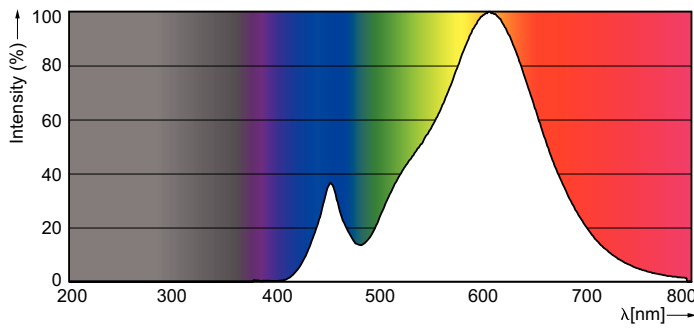

CorePro LEDlustre 4-25W E27 827 FR P45

CorePro LEDlustre 4-25W E14 827 FR P45

SDPO_LEDLSR_0003-Spectral Power distribution