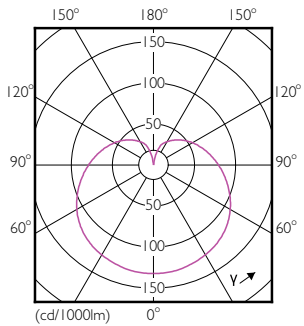

CorePro LEDcandle

SAP numerator – quantity per pack	1
SAP numerator – packs per outer box	10
Material no. (12 NC)	929001157602

SAP net weight (piece)	0.040 kg

Dimensional drawing

D

Product	D	C
CorePro lustre ND 4-25W E27 827 P45 FR	45 mm	87 mm

LED ND 4-25W E27 827 220-240V P45 FR

Photometric data