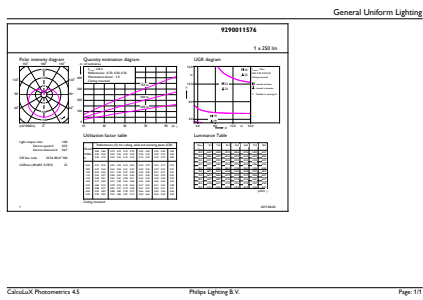

CorePro LEDcandle

SAP numerator – quantity per pack	1
SAP numerator – packs per outer box	10
Material no. (12 NC)	929001157602

SAP net weight (piece)	0.040 kg

Dimensional drawing

D

Product	D	C
CorePro lustre ND 4-25W E27 827 P45 FR	45 mm	87 mm

LED ND 4-25W E27 827 220-240V P45 FR

Photometric data