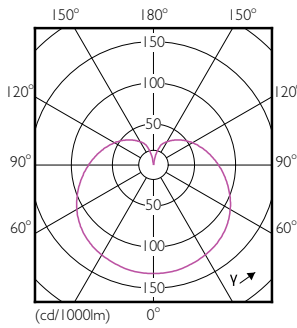

Product data

General Information		Warm-up time to 60% light (nom.)		0.5 s
Cap base	E14 [E14]	Power factor (nom.)	0.4	
EU RoHS compliant	Yes	Voltage (Nom)	220-240 V	
Nominal lifetime (nom.)	15000 h	Temperature		
Switching cycle	50,000X	T-Case maximum (nom.)	75 °C	
Technical type	4-25W	Controls and Dimming		
Light Technical		Dimmable	No	
Colour Code	827 [CCT of 2,700 K]	Mechanical and Housing		
Luminous flux (nom.)	250 lm	Lamp Finish	Frosted	
Colour designation	Warm white (WW)	Approval and Application		
Correlated Colour Temperature (Nom)	2700 K	Energy efficiency label (EEL)	A+	
Luminous efficacy (rated) (nom.)	62.50 lm/W	Energy consumption kWh/1,000 hours	4 kWh	
Colour consistency	<6	Product Data		
Colour rendering index (nom.)	80	Full product code	871829178703700	
LLMF at end of nominal lifetime (nom.)	70 %	Order product name	CorePro lustre ND 4-25W E14 827 P45 FR	
Operating and Electrical		EAN/UPC – product	8718291787037	
Input frequency	50 to 60 Hz	Order code	78703700	
Power (Rated) (Nom)	4 W	Local code	CPL4E14827FR	
Lamp current (nom.)	35 mA			
Wattage equivalent	25 W			
Starting time (nom.)	0.5 s			

CorePro LEDcandle

SAP numerator – quantity per pack	1
Numerator – packs per outer box	10
Material no. (12 NC)	929001157502

SAP net weight (piece)	0.040 kg
------------------------	----------

Dimensional drawing

LED ND 4-25W E14 827 220-240V P45 FR

Product	D	C
CorePro lustre ND 4-25W E14 827 P45 FR	45 mm	88 mm

Photometric data

CorePro LEDlustre 4-25W E14 827 FR P45

CorePro LEDlustre 4-25W E14 827 FR P45

SDPO_LEDLSR_0003-Spectral Power distribution