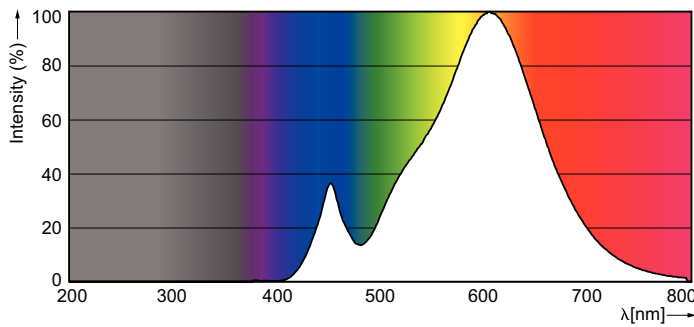

SDPO_LEDLSR_0003-Spectral Power distribution