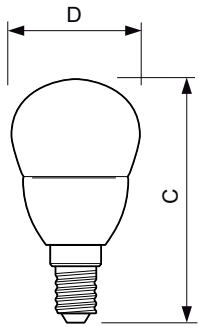

Product data

General Information		Warm-up time to 60% light (nom.)		0.5 s
Cap base	E14 [E14]	Power factor (nom.)	0.4	
EU RoHS compliant	Yes	Voltage (Nom)	220-240 V	
Nominal lifetime (nom.)	15000 h	Temperature		
Switching cycle	50,000X	T-Case maximum (nom.)	75 °C	
Technical type	4-25W	Controls and Dimming		
Light Technical		Dimmable	No	
Colour Code	827 [CCT of 2,700 K]	Mechanical and Housing		
Luminous flux (nom.)	250 lm	Lamp Finish	Frosted	
Colour designation	Warm white (WW)	Approval and Application		
Correlated Colour Temperature (Nom)	2700 K	Energy efficiency label (EEL)	A+	
Luminous efficacy (rated) (nom.)	62.50 lm/W	Energy consumption kWh/1,000 hours	4 kWh	
Colour consistency	<6	Product Data		
Colour rendering index (nom.)	80	Full product code	871829178703700	
LLMF at end of nominal lifetime (nom.)	70 %	Order product name	CorePro lustre ND 4-25W E14 827 P45 FR	
Operating and Electrical		EAN/UPC – product	8718291787037	
Input frequency	50 to 60 Hz	Order code	78703700	
Power (Rated) (Nom)	4 W	Local code	CPL4E14827FR	
Lamp current (nom.)	35 mA			
Wattage equivalent	25 W			
Starting time (nom.)	0.5 s			

CorePro LEDcandle

SAP numerator – quantity per pack	1
Numerator – packs per outer box	10
Material no. (12 NC)	929001157502

SAP net weight (piece)	0.040 kg
------------------------	----------

Dimensional drawing

LED ND 4-25W E14 827 220-240V P45 FR

Product	D	C
CorePro lustre ND 4-25W E14 827 P45 FR	45 mm	88 mm

Photometric data

CorePro LEDlustre 4-25W E14 827 FR P45

CorePro LEDlustre 4-25W E14 827 FR P45

SDPO_LEDLSR_0003-Spectral Power distribution