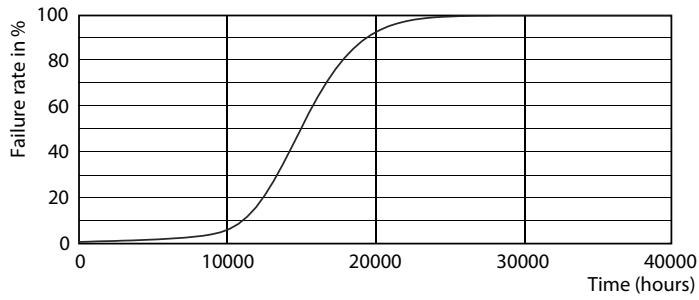

CorePro LEDcandle

Lifetime

LEDbulb 60W E14 827 FR B38