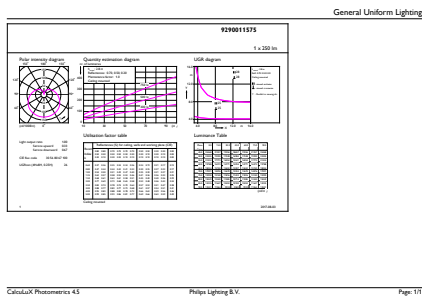

Photometric data

CorePro LEDlustre 4-25W E14 827 FR P45