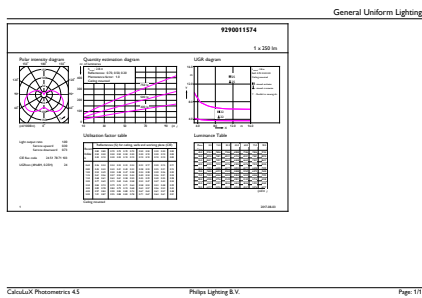

CorePro LEDcandle

SAP numerator – quantity per pack	1
SAP numerator – packs per outer box	10
Material no. (12 NC)	929001157402

SAP net weight (piece)	0.040 kg

Dimensional drawing

Product	D	C
CorePro LEDcandle ND 4-25W E14 827 B35 FR	35 mm	106 mm

Photometric data

CorePro LEDcandle 4-25W E14 827 FR B35