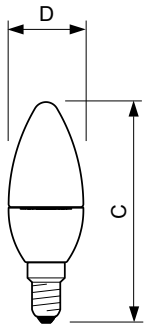

### Product data

General Information		Warm-up time to 60% light (nom.)	
Cap base	E14 [ E14]		0.5 s
EU RoHS compliant	Yes	Power factor (nom.)	0.4
Nominal lifetime (nom.)	15000 h	Voltage (Nom)	220-240 V
Switching cycle	50,000X	<b>Temperature</b>	
Technical type	4-25W	T-Case maximum (nom.)	75 °C
<b>Light Technical</b>		<b>Controls and Dimming</b>	
Colour Code	827 [ CCT of 2,700 K]	Dimmable	No
Luminous flux (nom.)	250 lm	<b>Mechanical and Housing</b>	
Colour designation	Warm white (WW)	Lamp Finish	Frosted
Correlated Colour Temperature (Nom)	2700 K	<b>Approval and Application</b>	
Luminous efficacy (rated) (nom.)	62.50 lm/W	Energy efficiency label (EEL)	A+
Colour consistency	<6	Energy consumption kWh/1,000 hours	4 kWh
Color rendering index (nom.)	80	<b>Product Data</b>	
LLMF at end of nominal lifetime (nom.)	70 %	Full product code	871829178701300
<b>Operating and Electrical</b>		Order product name	CorePro LEDcandle ND 4-25W E14 827 B35 FR
Input frequency	50 to 60 Hz	EAN/UPC – product	8718291787013
Power (Rated) (Nom)	4 W	Order code	78701300
Lamp current (nom.)	35 mA	Local order code	CPC4E14827FR
Wattage equivalent	25 W		
Starting time (nom.)	0.5 s		

## Dimensional drawing

LED ND 4-25W E14 827 220-240V B35 FR

Product	D	C
CorePro LEDcandle ND 4-25W E14 827 B35 FR	35 mm	106 mm