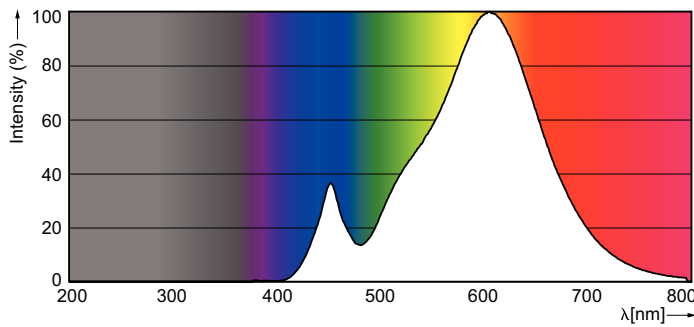

SDPO_LEDCL_0003-Spectral Power distribution