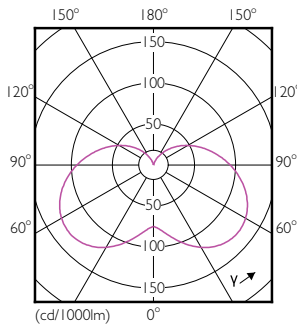

Photometric data

CorePro LEDcandle 4-25W E14 827 FR B35