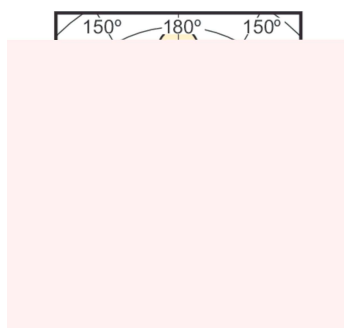

Energy consumption kWh/1,000 hours	4 kWh
<b>Product Data</b>	
Full product code	871869645380300
Order product name	MASTER LEDlustre DT 4-25W E27 P48 CL
EAN/UPC – product	8718696453803
Order code	45380300
Local code	MLED3WLUSD27
SAP numerator – quantity per pack	1
Numerator – packs per outer box	10
Material no. (12 NC)	929001140102
SAP net weight (piece)	0.072 kg

## Dimensional drawing

Product	D	C
MASTER LEDlustre DT 4-25W E27 P48 CL	48 mm	93 mm

LED DT 4-25W E27 P48 CL

## Photometric data