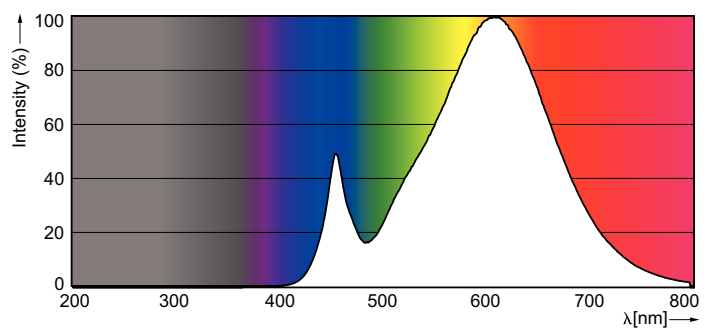

### Product data

General Information	
Cap base	E27 [ E27]
EU RoHS compliant	Yes
Nominal lifetime (nom.)	25000 h
Switching cycle	50,000X
Technical type	4-25W
Light Technical	
Colour Code	822-827 [ tunable warm white]
Luminous flux (nom.)	250 lm
Colour designation	Warm white (WW)
Correlated Colour Temperature (Nom)	- K
Luminous efficacy (rated) (nom.)	65 lm/W

Colour consistency	<6
Colour rendering index (nom.)	80
LLMF at end of nominal lifetime (nom.)	70 %
Operating and Electrical	
Input frequency	50 to 60 Hz
Power (Rated) (Nom)	4 W
Lamp current (nom.)	25 mA
Wattage equivalent	25 W
Starting time (nom.)	0.5 s
Warm-up time to 60% light (nom.)	instant full light
Power factor (nom.)	0.7

## Photometric data