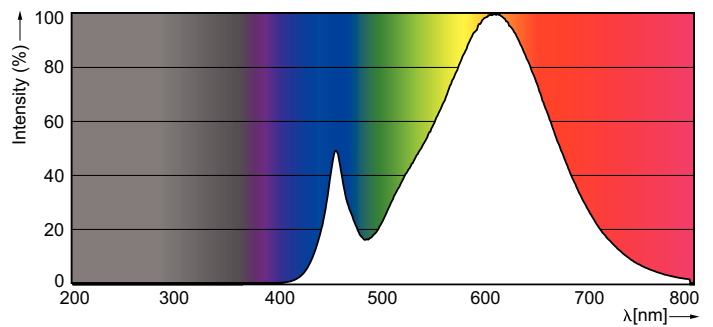

Product data

General Information		Colour consistency	
Cap base	E14 [E14]	Colour consistency	<6
EU RoHS compliant	Yes	Colour rendering index (nom.)	80
Nominal lifetime (nom.)	25000 h	LLMF at end of nominal lifetime (nom.)	70 %
Switching cycle	50,000X	Operating and Electrical	
Technical type	4-25W	Input frequency	50 to 60 Hz
Light Technical		Power (Rated) (Nom)	4 W
Colour Code	822-827 [tunable warm white]	Lamp current (nom.)	25 mA
Luminous flux (nom.)	250 lm	Wattage equivalent	25 W
Colour designation	Warm white (WW)	Starting time (nom.)	0.5 s
Correlated Colour Temperature (Nom)	- K	Warm-up time to 60% light (nom.)	instant full light
Luminous efficacy (rated) (nom.)	65 lm/W	Power factor (nom.)	0.7

Dimensional drawing

LED DT 4-25W E14 P48 CL

Product	D	C
MASTER LEDlustre DT 4-25W E14 P48 CL	48 mm	95 mm

Photometric data

SDLD_LEDLSR_0023-Light distribution diagram

MASTER LEDcandle DiamondSpark