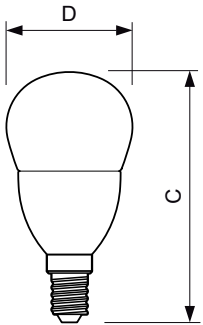

Product data

General Information		Colour consistency	
Cap base	E14 [E14]	Colour consistency	<6
EU RoHS compliant	Yes	Colour rendering index (nom.)	80
Nominal lifetime (nom.)	25000 h	LLMF at end of nominal lifetime (nom.)	70 %
Switching cycle	50,000X	Operating and Electrical	
Technical type	4-25W	Input frequency	50 to 60 Hz
Light Technical		Power (Rated) (Nom)	4 W
Colour Code	822-827 [tunable warm white]	Lamp current (nom.)	25 mA
Luminous flux (nom.)	250 lm	Wattage equivalent	25 W
Colour designation	Warm white (WW)	Starting time (nom.)	0.5 s
Correlated Colour Temperature (Nom)	- K	Warm-up time to 60% light (nom.)	instant full light
Luminous efficacy (rated) (nom.)	65 lm/W	Power factor (nom.)	0.7

Dimensional drawing

LED DT 4-25W E14 P48 CL

Product	D	C
MASTER LEDlustre DT 4-25W E14 P48 CL	48 mm	95 mm

Photometric data

SDLD_LEDLSR_0023-Light distribution diagram

MASTER LEDcandle DiamondSpark