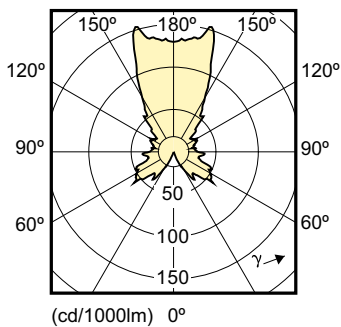

Product data

General Information		Colour consistency	
Cap base	E14 [E14]	Colour consistency	<6
EU RoHS compliant	Yes	Colour rendering index (nom.)	80
Nominal lifetime (nom.)	25000 h	LLMF at end of nominal lifetime (nom.)	70 %
Switching cycle	50,000X	Operating and Electrical	
Technical type	4-25W	Input frequency	50 to 60 Hz
Light Technical		Power (Rated) (Nom)	4 W
Colour Code	822-827 [tunable warm white]	Lamp current (nom.)	25 mA
Luminous flux (nom.)	250 lm	Wattage equivalent	25 W
Colour designation	Warm white (WW)	Starting time (nom.)	0.5 s
Correlated Colour Temperature (Nom)	- K	Warm-up time to 60% light (nom.)	instant full light
Luminous efficacy (rated) (nom.)	65 lm/W	Power factor (nom.)	0.7

Dimensional drawing

LED DT 4-25W E14 P48 CL

Product	D	C
MASTER LEDlustre DT 4-25W E14 P48 CL	48 mm	95 mm

Photometric data

SDLD_LEDLSR_0023-Light distribution diagram

MASTER LEDcandle DiamondSpark