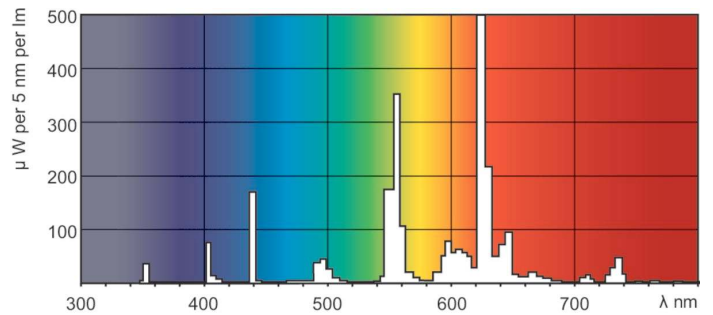

Luminous efficacy (rated) (nom.)	93 lm/W
Colour rendering index (nom.)	>80
LLMF 2000 h Rated	96 %
LLMF 4000 h Rated	95 %
LLMF 6000 h Rated	94 %
LLMF 8000 h Rated	93 %
LLMF 12000 h Rated	92 %
LLMF 16000 h Rated	91 %
LLMF 20000 h Rated	90 %

Dimensional drawing

Product	D (max)	A (max)	B (max)	B (min)	C (max)
MASTER TL-D Super 80 36W/827 1SL/25	28 mm	1199.4 mm	1206.5 mm	1204.1 mm	1213.6 mm

TL-D 36W/827

Photometric data

Lightcolour /827

Lightcolour /827