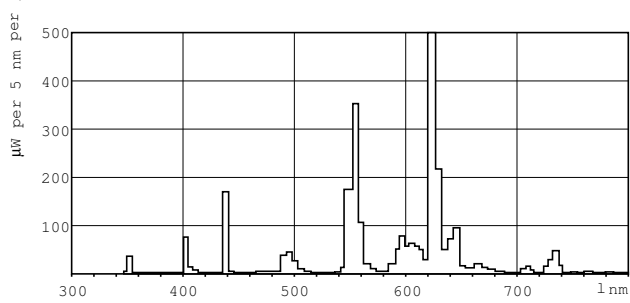

Luminous efficacy (rated) (nom.)	93 lm/W
Colour rendering index (nom.)	>80
LLMF 2000 h Rated	96 %
LLMF 4000 h Rated	95 %
LLMF 6000 h Rated	94 %
LLMF 8000 h Rated	93 %
LLMF 12000 h Rated	92 %
LLMF 16000 h Rated	91 %
LLMF 20000 h Rated	90 %

Approval and Application

Energy efficiency label (EEL)	A
Mercury (Hg) content (nom.)	2.0 mg
Energy consumption kWh/1,000 hours	42 kWh

Product Data

Full product code	871150063192340
Order product name	MASTER TL-D Super 80 36W/827 1SL/25

Dimensional drawing

Product	D (max)	A (max)	B (max)	B (min)	C (max)
MASTER TL-D Super 80 36W/827 1SL/25	28 mm	1199.4 mm	1206.5 mm	1204.1 mm	1213.6 mm

TL-D 36W/827

Photometric data

Lightcolour /827

Lightcolour /827