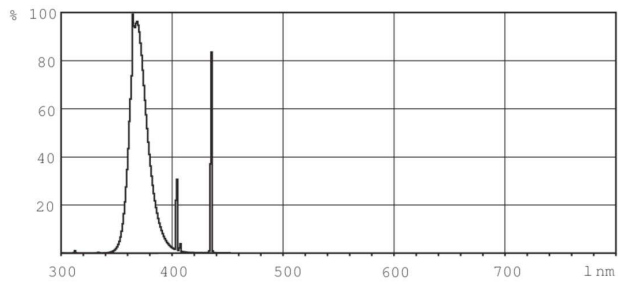

Actinic BL PL-S/PL-L

Order code	26018540
SAP numerator – quantity per pack	1
Numerator – packs per outer box	25
Material no. (12 NC)	927903001007

SAP net weight (piece)	60.900 g
------------------------	----------

Dimensional drawing

PL-L 18W/10/4P

Product	D1 (max)	D (max)	A (max)	B (max)	C (max)
PL-L 18W/10/4P ICT/25	18 mm	39 mm	194.2 mm	220 mm	226.6 mm

Photometric data

Lightcolour /10 & /110

Lightcolour /10 & /110