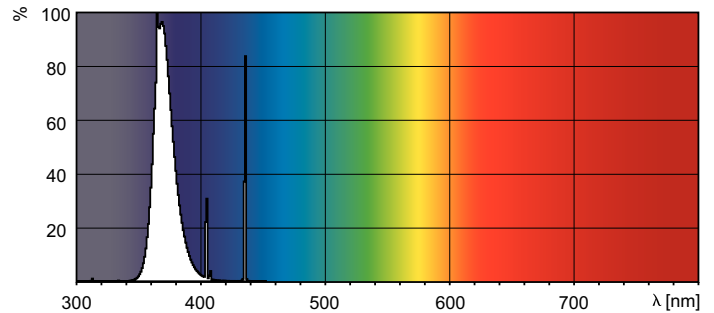

Dimensional drawing

PL-L 18W/10/4P

Product	D1 (max)	D (max)	A (max)	B (max)	C (max)
PL-L 18W/10/4P ICT/25	18 mm	39 mm	194.2 mm	220 mm	226.6 mm

Photometric data

Lightcolour /10 & /110

Lightcolour /10 & /110