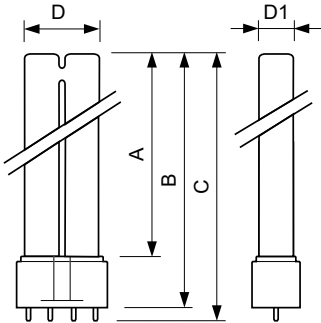

Product data

General Information	
Cap base	2G11 [2G11]
Main application	Insect traps
Life to 50% failures (nom.)	15000 h
Useful life (nom.)	5000 h
Light Technical	
Colour Code	10
Colour designation	Ultra Violet A
Chromaticity coordinate X (nom.)	228
Chromaticity coordinate Y (nom.)	215
Depreciation at 500 Hours	20 %
Depreciation at 500 Hours	35 %

Operating and Electrical	
Power (Rated) (Nom)	18 W
Lamp current (nom.)	0.375 A
Voltage (Nom)	58 V
Mechanical and Housing	
Cap-base information	4 Pins (4P)
UV	
UV-A radiation 100 hours (IEC)	3.5 W
Product Data	
Full product code	871150026018540
Order product name	PL-L 18W/10/4P 1CT/25
EAN/UPC – product	8711500260185

Actinic BL PL-S/PL-L

Order code	26018540
SAP numerator – quantity per pack	1
Numerator – packs per outer box	25
Material no. (12 NC)	927903001007

SAP net weight (piece)	60.900 g
------------------------	----------

Dimensional drawing

PL-L 18W/10/4P

Product	D1 (max)	D (max)	A (max)	B (max)	C (max)
PL-L 18W/10/4P ICT/25	18 mm	39 mm	194.2 mm	220 mm	226.6 mm

Photometric data

Lightcolour /10 & /110

Lightcolour /10 & /110