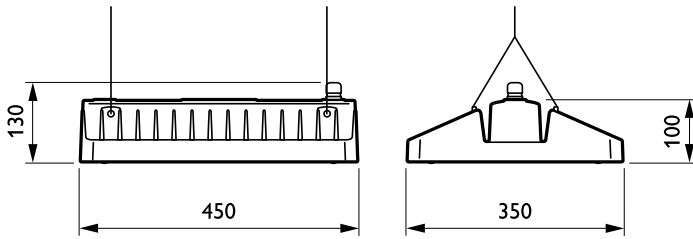

Mechanical and Housing

Housing material	Aluminium
Reflector material	-
Optic material	Acrylate
Optical cover/lens material	Glass
Gear tray material	Steel
Fixation material	Steel
Optical cover/lens finish	Clear
Overall length	450 mm
Overall width	350 mm
Overall height	130 mm
Colour	White
Dimensions (height x width x depth)	130 x 350 x 450 mm (5.1 x 13.8 x 17.7 in)

Application Conditions

Ambient temperature range	-30 to +45 °C
Performance ambient temperature Tq	25 °C
Maximum dimming level	10%
Suitable for random switching	No

Product Data

Full product code	871869632231400
Order product name	BY470P GRN130S/840 PSD WB GC BR WH
EAN/UPC – product	8718696322314
Order code	32231400
Numerator – quantity per pack	1
Numerator – packs per outer box	1
Material no. (12NC)	910930205990
Net weight (piece)	11.100 kg

GentleSpace gen2

Dimensional drawing

GentleSpace gen2 BY470P-BY473P

Photometric data

IFGU1_BY470P1xGRN130S840WBGC

IFPC1_BY470P1xGRN130S840WBGC