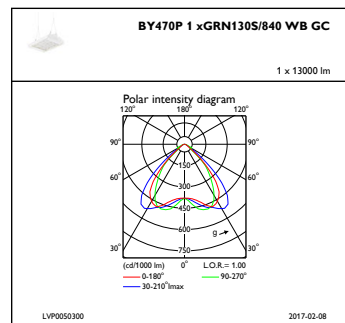

Mechanical and Housing

Housing material	Aluminium
Reflector material	-
Optic material	Acrylate
Optical cover/lens material	Glass
Gear tray material	Steel
Fixation material	Steel
Optical cover/lens finish	Clear
Overall length	450 mm
Overall width	350 mm
Overall height	130 mm
Colour	White
Dimensions (height x width x depth)	130 x 350 x 450 mm (5.1 x 13.8 x 17.7 in)

Initial Performance (IEC Compliant)

Initial luminous flux	13000 lm
Luminous flux tolerance	+/-7%
Initial LED luminaire efficacy	149 lm/W
Init. Corr. Colour Temperature	4000 K
Init. colour rendering index	≥80
Initial chromaticity	(0.38, 0.38) SDCM <3
Initial input power	87 W
Power consumption tolerance	+/-11%

Application Conditions

Ambient temperature range	-30 to +45 °C
Performance ambient temperature Tq	25 °C
Maximum dimming level	10%
Suitable for random switching	No

Product Data

Full product code	871869632231400
Order product name	BY470P GRN130S/840 PSD WB GC BR WH
EAN/UPC – product	8718696322314
Order code	32231400
Numerator – quantity per pack	1
Numerator – packs per outer box	1
Material no. (12NC)	910930205990
Net weight (piece)	11.100 kg

GentleSpace gen2

Dimensional drawing

GentleSpace gen2 BY470P-BY473P

Photometric data

IFGU1_BY470P1xGRN130S840WBGC

IFPC1_BY470P1xGRN130S840WBGC