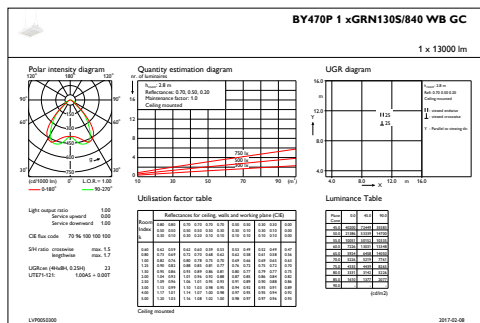

Mechanical and Housing

Housing material	Aluminium
Reflector material	-
Optic material	Acrylate
Optical cover/lens material	Glass
Gear tray material	Steel
Fixation material	Steel
Optical cover/lens finish	Clear
Overall length	450 mm
Overall width	350 mm
Overall height	130 mm
Colour	White
Dimensions (height x width x depth)	130 x 350 x 450 mm (5.1 x 13.8 x 17.7 in)

Initial Performance (IEC Compliant)

Initial luminous flux	13000 lm
Luminous flux tolerance	+/-7%
Initial LED luminaire efficacy	149 lm/W
Init. Corr. Colour Temperature	4000 K
Init. colour rendering index	≥80
Initial chromaticity	(0.38, 0.38) SDCM <3
Initial input power	87 W
Power consumption tolerance	+/-11%

Application Conditions

Ambient temperature range	-30 to +45 °C
Performance ambient temperature Tq	25 °C
Maximum dimming level	10%
Suitable for random switching	No

Product Data

Full product code	871869632231400
Order product name	BY470P GRN130S/840 PSD WB GC BR WH
EAN/UPC – product	8718696322314
Order code	32231400
Numerator – quantity per pack	1
Numerator – packs per outer box	1
Material no. (12NC)	910930205990
Net weight (piece)	11.100 kg

GentleSpace gen2

Dimensional drawing

GentleSpace gen2 BY470P-BY473P

Photometric data

IFGU1_BY470P1xGRN130S840WBGC

IFPC1_BY470P1xGRN130S840WBGC