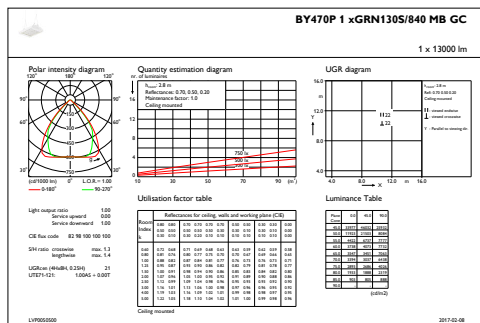

Initial Performance (IEC Compliant)

Initial luminous flux	13000 lm
Luminous flux tolerance	+/-7%
Initial LED luminaire efficacy	149 lm/W
Init. Corr. Colour Temperature	4000 K
Init. colour rendering index	≥80
Initial chromaticity	(0.38, 0.38) SDCM <3
Initial input power	87 W
Power consumption tolerance	+/-11%

Application Conditions

Ambient temperature range	-30 to +45 °C
Performance ambient temperature Tq	25 °C
Maximum dimming level	10%
Suitable for random switching	No

Product Data

Full product code	871869632229100
Order product name	BY470P GRN130S/840 PSD MB GC WH
EAN/UPC – product	8718696322291
Order code	32229100
Numerator – quantity per pack	1
Numerator – packs per outer box	1
Material no. (12NC)	910930205988
Net weight (piece)	9.300 kg

GentleSpace gen2

Dimensional drawing

GentleSpace gen2 BY470P-BY473P

Photometric data

IFGU1_BY470P1xGRN130S840MBGC

IFPC1_BY470P1xGRN130S840MBGC