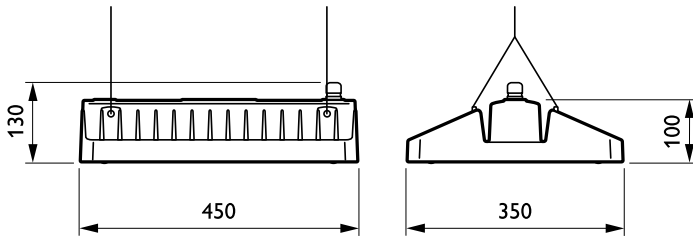

Mechanical and Housing

Housing material	Aluminium
Reflector material	-
Optic material	Acrylate
Optical cover/lens material	Glass
Gear tray material	Steel
Fixation material	Stainless steel
Optical cover/lens finish	Clear
Overall length	450 mm
Overall width	350 mm
Overall height	130 mm
Colour	White
Dimensions (height x width x depth)	130 x 350 x 450 mm (5.1 x 13.8 x 17.7 in)

Application Conditions

Ambient temperature range	-30 to +45 °C
Performance ambient temperature Tq	25 °C
Maximum dimming level	10%
Suitable for random switching	No

Product Data

Full product code	871869632229100
Order product name	BY470P GRN130S/840 PSD MB GC WH
EAN/UPC – product	8718696322291
Order code	32229100
Numerator – quantity per pack	1
Numerator – packs per outer box	1
Material no. (12NC)	910930205988
Net weight (piece)	9.300 kg

GentleSpace gen2

Dimensional drawing

GentleSpace gen2 BY470P-BY473P

Photometric data

IFGU1_BY470P1xGRN130S840MBGC

IFPC1_BY470P1xGRN130S840MBGC