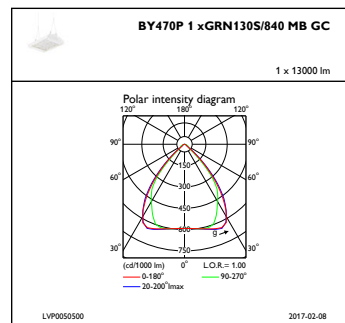

Mechanical and Housing

Housing material	Aluminium
Reflector material	-
Optic material	Acrylate
Optical cover/lens material	Glass
Gear tray material	Steel
Fixation material	Stainless steel
Optical cover/lens finish	Clear
Overall length	450 mm
Overall width	350 mm
Overall height	130 mm
Colour	White
Dimensions (height x width x depth)	130 x 350 x 450 mm (5.1 x 13.8 x 17.7 in)

Initial Performance (IEC Compliant)

Initial luminous flux	13000 lm
Luminous flux tolerance	+/-7%
Initial LED luminaire efficacy	149 lm/W
Init. Corr. Colour Temperature	4000 K
Init. colour rendering index	≥80
Initial chromaticity	(0.38, 0.38) SDCM <3
Initial input power	87 W
Power consumption tolerance	+/-11%

Application Conditions

Ambient temperature range	-30 to +45 °C
Performance ambient temperature Tq	25 °C
Maximum dimming level	10%
Suitable for random switching	No

Product Data

Full product code	871869632229100
Order product name	BY470P GRN130S/840 PSD MB GC WH
EAN/UPC – product	8718696322291
Order code	32229100
Numerator – quantity per pack	1
Numerator – packs per outer box	1
Material no. (12NC)	910930205988
Net weight (piece)	9.300 kg

GentleSpace gen2

Dimensional drawing

GentleSpace gen2 BY470P-BY473P

Photometric data

IFGU1_BY470P1xGRN130S840MBGC

IFPC1_BY470P1xGRN130S840MBGC