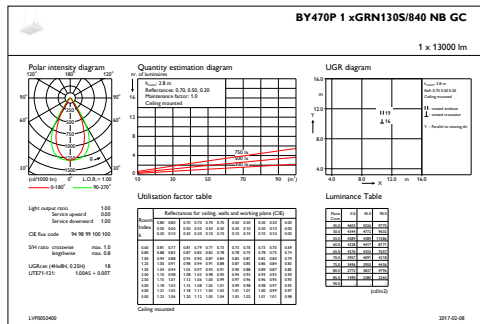

GentleSpace gen2 BY470P-BY473P

Photometric data