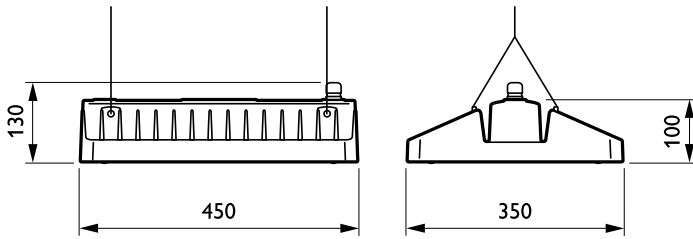

GentleSpace gen2

Dimensional drawing