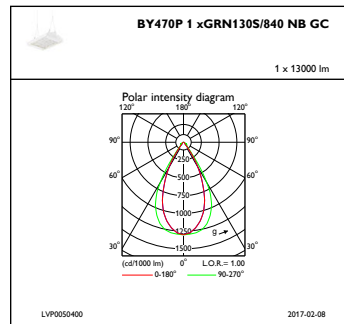

GentleSpace gen2 BY470P-BY473P

Photometric data