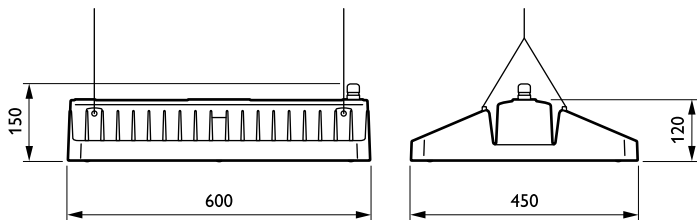

Mechanical and Housing

Housing material	Aluminium
Reflector material	-
Optic material	Acrylate
Optical cover/lens material	Glass
Gear tray material	Steel
Fixation material	Stainless steel
Optical cover/lens finish	Clear
Overall length	600 mm
Overall width	450 mm
Overall height	150 mm
Colour	Silver
Dimensions (height x width x depth)	150 x 450 x 600 mm (5.9 x 17.7 x 23.6 in)

Application Conditions

Ambient temperature range	-30 to +45 °C
Performance ambient temperature Tq	25 °C
Maximum dimming level	10%
Suitable for random switching	No

Product Data

Full product code	871869634847500
Order product name	BY473P GRN170S/840 PSD WB G SI
EAN/UPC – product	8718696348475
Order code	34847500
Numerator – quantity per pack	1
Numerator – packs per outer box	1
Material no. (12NC)	910925863437
Net weight (piece)	15.200 kg

GentleSpace gen2

Dimensional drawing

GentleSpace gen2 BY470P-BY473P