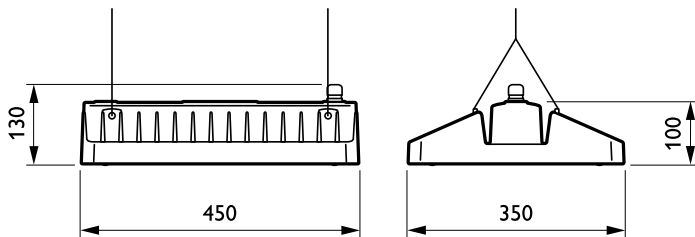

Mechanical and Housing

Housing material	Aluminium
Reflector material	-
Optic material	Acrylate
Optical cover/lens material	Glass
Gear tray material	Steel
Fixation material	Stainless steel
Optical cover/lens finish	Clear
Overall length	450 mm
Overall width	350 mm
Overall height	130 mm
Colour	Silver
Dimensions (height x width x depth)	130 x 350 x 450 mm (5.1 x 13.8 x 17.7 in)

GentleSpace gen2

Dimensional drawing

GentleSpace gen2 BY470P-BY473P