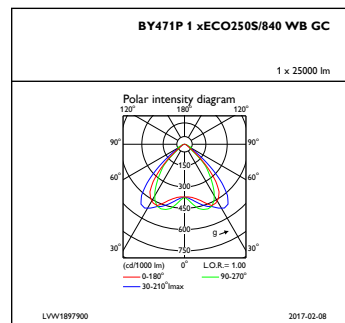

Mechanical and Housing

Housing material	Aluminium
Reflector material	-
Optic material	Acrylate
Optical cover/lens material	Glass
Gear tray material	Steel
Fixation material	Stainless steel
Optical cover/lens finish	Clear
Overall length	600 mm
Overall width	450 mm
Overall height	150 mm
Colour	Silver
Dimensions (height x width x depth)	150 x 450 x 600 mm (5.9 x 17.7 x 23.6 in)

Initial Performance (IEC Compliant)

Initial luminous flux	25000 lm
Luminous flux tolerance	+/-7%
Initial LED luminaire efficacy	144 lm/W
Init. Corr. Colour Temperature	4000 K
Init. colour rendering index	≥80
Initial chromaticity	(0.38, 0.38) SDCM <3
Initial input power	177 W
Power consumption tolerance	+/-11%

Application Conditions

Ambient temperature range	-30 to +45 °C
Performance ambient temperature Tq	25 °C
Maximum dimming level	10%
Suitable for random switching	No

Product Data

Full product code	871869634795900
Order product name	BY471P ECO250S/840 PSD WB GC SI
EAN/UPC – product	8718696347959
Order code	34795900
Numerator – quantity per pack	1
Numerator – packs per outer box	1
Material no. (12NC)	910925863384
Net weight (piece)	15.300 kg

GentleSpace gen2

Dimensional drawing

GentleSpace gen2 BY470P-BY473P

Photometric data

IFGU1_BY471P1xECO250S840WBGC

IFPC1_BY471P1xECO250S840WBGC