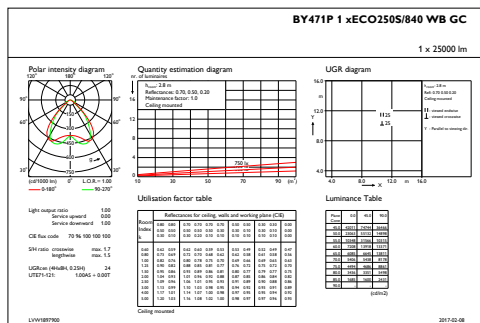

Initial Performance (IEC Compliant)

Initial luminous flux	25000 lm
Luminous flux tolerance	+/-7%
Initial LED luminaire efficacy	144 lm/W
Init. Corr. Colour Temperature	4000 K
Init. colour rendering index	≥80
Initial chromaticity	(0.38, 0.38) SDCM <3
Initial input power	177 W
Power consumption tolerance	+/-11%

GentleSpace gen2

Dimensional drawing

GentleSpace gen2 BY470P-BY473P

Photometric data

IFGU1_BY471P1xECO250S840WBGC

IFPC1_BY471P1xECO250S840WBGC