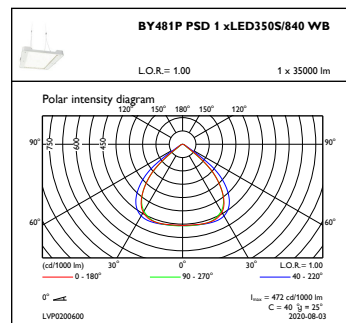

OFPC1_BY481PPSD1xLED350S840WB