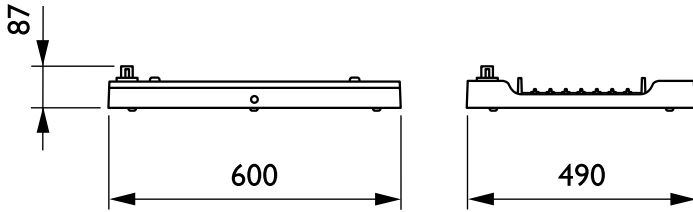

GentleSpace Gen3

Dimensional drawing

GentleSpace gen3 BY480P-BY483P