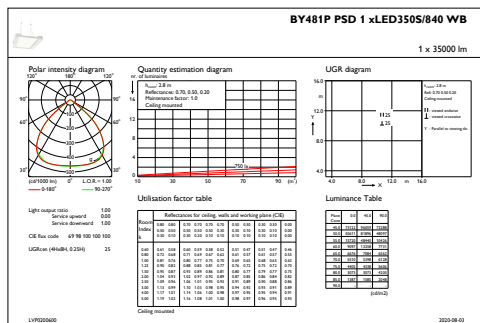

Photometric data

IFGU1_BY481PPSD1xLED350S840WB