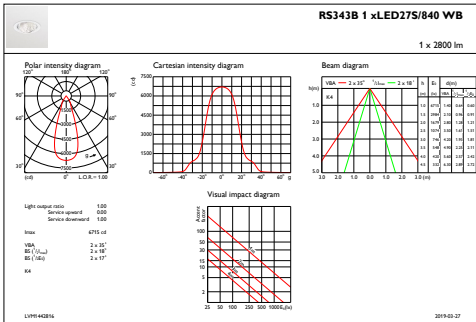

GreenSpace Accent RS340B-RS343B

Photometric data

IFAS1_RS343B1xLED27S840WB