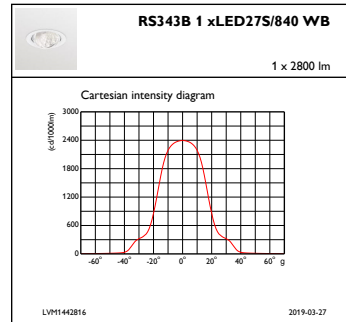

IFCC1_RS343B1xLED27S840WB