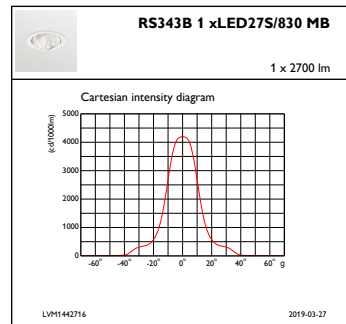

Initial Performance (IEC Compliant)

Initial luminous flux	2700 lm
Luminous flux tolerance	+/-10%
Initial LED luminaire efficacy	114.8936170212766 lm/W
Init. Corr. Colour Temperature	3000 K
Init. Colour rendering index	≥80
Initial chromaticity	(0.4338, 0.4030)
Initial input power	23.5 W
Power consumption tolerance	+/-10%

GreenSpace Accent Cardanic

Dimensional drawing

GreenSpace Accent RS340B-RS343B

Photometric data

IFAS1_RS343B1xLED27S830MB

IFCC1_RS343B1xLED27S830MB

IFPC1_RS343B1xLED27S830MB

GreenSpace Accent Cardanic