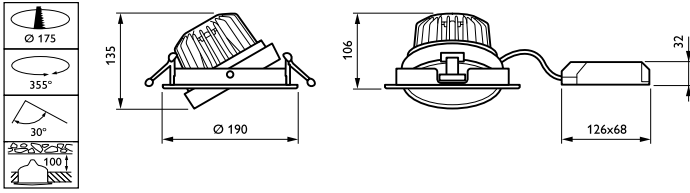

GreenSpace Accent Cardanic

Dimensional drawing