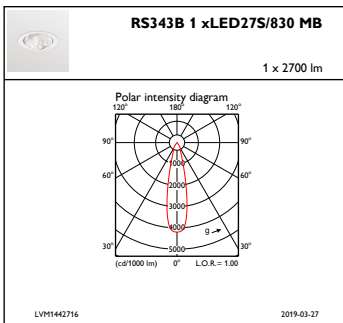

Housing material	Aluminium
Reflector material	Polycarbonate aluminium coated
Optic material	Polycarbonate
Optical cover/lens material	Polycarbonate
Fixation material	Steel
Optical cover/lens finish	Frosted
Overall height	135 mm
Overall diameter	190 mm
Colour	White

Dimensions (height x width x depth)	135 x NaN x NaN mm (5.3 x NaN x NaN in)
-------------------------------------	---

Approval and Application

Ingress protection code	IP20 [Finger-protected]
Mech. impact protection code	IK02 [0.2 J standard]

Initial Performance (IEC Compliant)

Initial luminous flux	2700 lm
Luminous flux tolerance	+/-10%
Initial LED luminaire efficacy	114.8936170212766 lm/W
Init. Corr. Colour Temperature	3000 K
Init. Colour rendering index	≥80
Initial chromaticity	(0.4338, 0.4030)
Initial input power	23.5 W
Power consumption tolerance	+/-10%

GreenSpace Accent Cardanic

Dimensional drawing

GreenSpace Accent RS340B-RS343B

Photometric data

IFAS1_RS343B1xLED27S830MB

IFCC1_RS343B1xLED27S830MB

IFPC1_RS343B1xLED27S830MB

GreenSpace Accent Cardanic