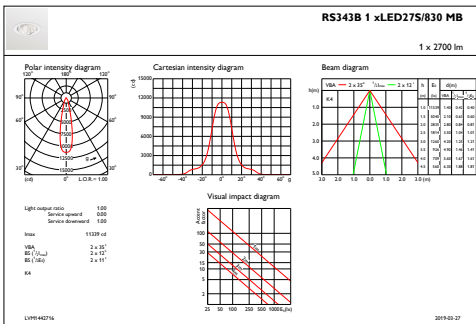

GreenSpace Accent RS340B-RS343B

Photometric data

IFAS1_RS343B1xLED27S830MB