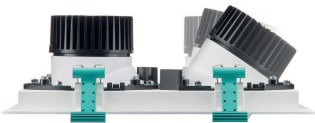

StoreFlux gen3 rim

Product details

IPDP_GD601Bi_0003-Detail
photo

IPDP_GD601Bi_0005-Detail
photo