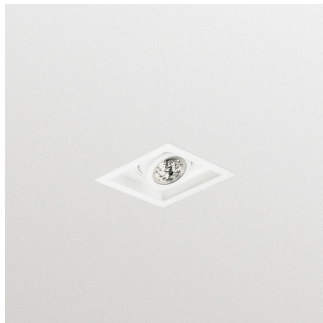

Versions

Tief-/breitstrahlend