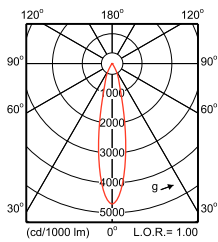

StoreFlux gen3 rim

Order Code	Full Product Name	Initial LED luminaire efficacy	Initial luminous flux	Initial input power
88114900	GD601B LED17S/830 PSU-E MB WH-WH	118.0555555555556 lm/W	1700 lm	14.4 W
88115600	GD601B LED27S/830 PSU-E MB WH-WH	120 lm/W	2700 lm	22.5 W
88116300	GD601B LED39S/830 PSU-E MB WH-WH	123.80952380952381 lm/W	3900 lm	31.5 W
88420100	GD601B LED12S/830 PSU-E MB WH-WH	120 lm/W	1200 lm	10 W
88421800	GD601B LED20S/830 PSU-E NB WH-WH	102.0408163265306 lm/W	2000 lm	19.6 W
88117000	GD602B LED17S/830 PSU-E MB WH-WH	118.0555555555556 lm/W	3400 lm	13.8 W
88118700	GD602B LED27S/830 PSU-E MB WH-WH	120 lm/W	5400 lm	23.5 W
88119400	GD602B LED39S/830 PSU-E MB WH-WH	123.80952380952381 lm/W	7800 lm	32 W

Order Code	Full Product Name	Initial LED luminaire efficacy	Initial luminous flux	Initial input power
88422500	GD602B LED12S/830 PSU-E MB WH-WH	120 lm/W	2400 lm	10.2 W
88423200	GD602B LED20S/830 PSU-E NB WH-WH	102.0408163265306 lm/W	4000 lm	21 W
88425600	GD603B LED17S/830 PSU-E MB WH-WH	118.0555555555556 lm/W	5100 lm	13.8 W
88427000	GD603B LED27S/830 PSU-E MB WH-WH	120 lm/W	8100 lm	23.5 W
88428700	GD603B LED39S/830 PSU-E MB WH-WH	123.80952380952381 lm/W	11700 lm	32 W

Polar Wide Diagrams

IFPS_GD601B 1xLED12S/827 MB-Polar Normal
(separate)