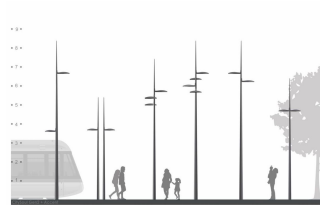

2D rendering CitySoul gen2
Bracket - Accent