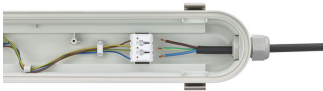

CoreLine Waterproof WT120C G2
PCU-13DPP