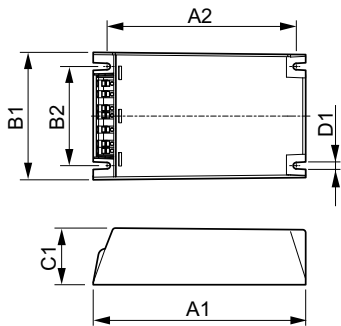

Application

- Residential lighting
- City beautification
- Road and highway lighting

PrimaVision Xtreme for SON

Versions

PV Xt Q 50W SON

Dimensional drawing

Product	D1	C1	A1	A2	B1	B2
PV Xt Q 70W SON	4.5 mm	40.0 mm	150.0 mm	133.6 mm	90.0 mm	70.0 mm
PV Xt Q 100W SON	4.5 mm	40.0 mm	150.0 mm	133.6 mm	90.0 mm	70.0 mm
PV Xt Q 150W SON	4.5 mm	40.0 mm	150.0 mm	133.6 mm	90.0 mm	70.0 mm