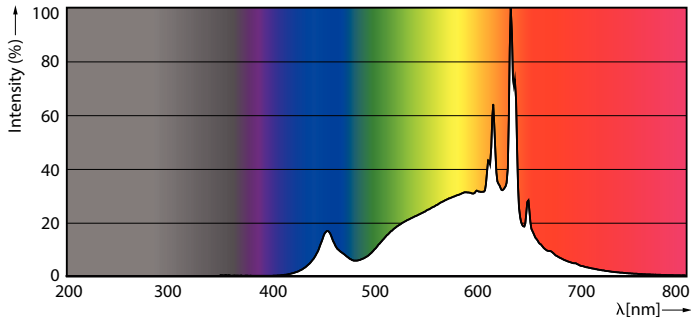

Product data

General Information	
Cap base	E27 [E27]
EU RoHS compliant	Yes
Nominal lifetime (nom.)	15000 h
Switching cycle	20,000X
Light Technical	
Colour Code	927 [CCT of 2,700 K]
Luminous flux (nom.)	806 lm
Colour designation	Warm white (WW)
Correlated Colour Temperature (Nom)	2700 K
Luminous efficacy (rated) (nom.)	136.00 lm/W
Colour consistency	<6
Colour rendering index (nom.)	90
LLMF at end of nominal lifetime (nom.)	70 %

MASTER Value GLASS LED bulbs

Mechanical and Housing

Lamp Finish	Frosted
Bulb shape	A60 [A 60mm]

Approval and Application

Energy Efficiency Class	D
Energy consumption kWh/1,000 hours	6 kWh
	574362

Product Data

Dimensional drawing

Bulb A60 60W 806lm 2700K E27 D FR

Product	D	C
MASTERVLELED Bulb D5.9-60W E27 927A60FR G UK	60 mm	104 mm

Photometric data

LEDbulb MAS 5,9W A60 E27 927 FR-GUL

LEDbulb MAS A60 5,9W E27 927 FR-LDD

MASTER Value GLASS LED bulbs

Photometric data

LEDbulb MAS 5,9W A60 E27 927 FR-POC

Lifetime

15K LED

15K LMP