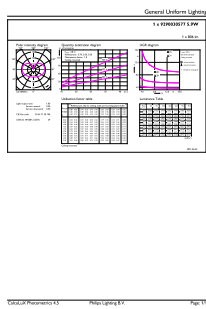

Full product code	871951434786101
-------------------	-----------------

Order product name	MASTERVLELED Bulb D5.9-60W E27 927A60FR G UK
EAN/UPC – product	8719514347861
Order code	34786101
SAP numerator – quantity per pack	1
Numerator – packs per outer box	10
SAP material	929003057799
SAP net weight (piece)	0.030 kg

Dimensional drawing

Bulb A60 60W 806lm 2700K E27 D FR

Product	D	C
MASTERVLELED Bulb D5.9-60W E27 927A60FR G UK	60 mm	104 mm

Photometric data

LEDbulb MAS 5,9W A60 E27 927 FR-GUL

LEDbulb MAS A60 5,9W E27 927 FR-LDD