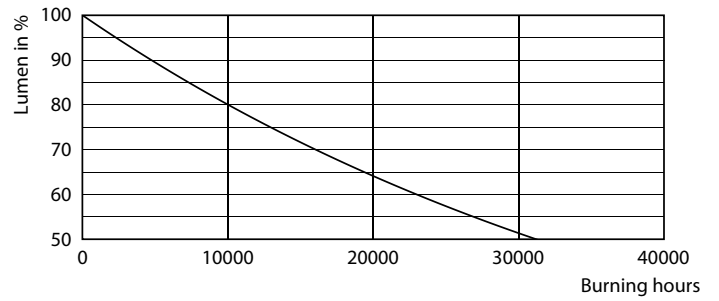

Product data

General Information	
Cap base	E27 [E27]
EU RoHS compliant	Yes
Nominal lifetime (nom.)	15000 h
Switching cycle	20,000X
Light Technical	
Colour Code	927 [CCT of 2,700 K]
Luminous flux (nom.)	806 lm
Colour designation	Warm white (WW)
Correlated Colour Temperature (Nom)	2700 K
Luminous efficacy (rated) (nom.)	136.00 lm/W
Colour consistency	<6
Colour rendering index (nom.)	90
LLMF at end of nominal lifetime (nom.)	70 %

MASTER Value GLASS LED bulbs

Mechanical and Housing

Lamp Finish	Frosted
Bulb shape	A60 [A 60mm]

Approval and Application

Energy Efficiency Class	D
Energy consumption kWh/1,000 hours	6 kWh
	574362

Product Data

Dimensional drawing

Bulb A60 60W 806lm 2700K E27 D FR

Product	D	C
MASTERVLELED Bulb D5.9-60W E27 927A60FR G UK	60 mm	104 mm

Photometric data

LEDbulb MAS 5,9W A60 E27 927 FR-GUL

LEDbulb MAS A60 5,9W E27 927 FR-LDD

MASTER Value GLASS LED bulbs

Photometric data

LEDbulb MAS 5,9W A60 E27 927 FR-POC

Lifetime

15K LED

15K LMP