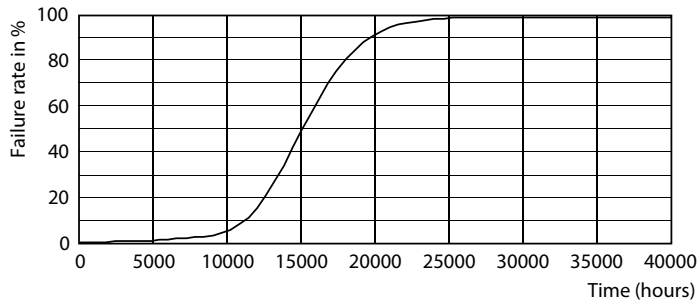

Lifetime

15K LED