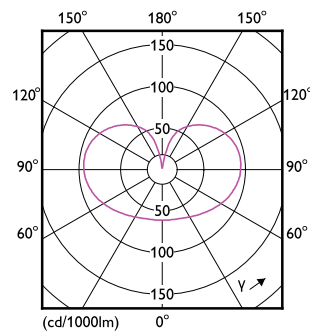

Product data

General Information	
Cap base	E27 [E27]
EU RoHS compliant	Yes
Nominal lifetime (nom.)	15000 h
Switching cycle	20,000X
Light Technical	
Colour Code	927 [CCT of 2,700 K]
Luminous flux (nom.)	806 lm
Colour designation	Warm white (WW)
Correlated Colour Temperature (Nom)	2700 K
Luminous efficacy (rated) (nom.)	136.00 lm/W
Colour consistency	<6
Colour rendering index (nom.)	90
LLMF at end of nominal lifetime (nom.)	70 %

MASTER Value GLASS LED bulbs

Mechanical and Housing

Lamp Finish	Frosted
Bulb shape	A60 [A 60mm]

Approval and Application

Energy Efficiency Class	D
Energy consumption kWh/1,000 hours	6 kWh
	574362

Product Data

Dimensional drawing

Bulb A60 60W 806lm 2700K E27 D FR

Product	D	C
MASTERVLELED Bulb D5.9-60W E27 927A60FR G UK	60 mm	104 mm

Photometric data

LEDbulb MAS 5,9W A60 E27 927 FR-GUL

LEDbulb MAS A60 5,9W E27 927 FR-LDD

MASTER Value GLASS LED bulbs

Photometric data

LEDbulb MAS 5,9W A60 E27 927 FR-POC

Lifetime

15K LED

15K LMP