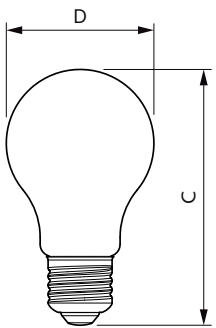

Product data

General Information	
Cap base	E27 [E27]
EU RoHS compliant	Yes
Nominal lifetime (nom.)	15000 h
Switching cycle	20,000X
Light Technical	
Colour Code	927 [CCT of 2,700 K]
Luminous flux (nom.)	806 lm
Colour designation	Warm white (WW)
Correlated Colour Temperature (Nom)	2700 K
Luminous efficacy (rated) (nom.)	136.00 lm/W
Colour consistency	<6
Colour rendering index (nom.)	90
LLMF at end of nominal lifetime (nom.)	70 %

MASTER Value GLASS LED bulbs

Mechanical and Housing

Lamp Finish	Frosted
Bulb shape	A60 [A 60mm]

Approval and Application

Energy Efficiency Class	D
Energy consumption kWh/1,000 hours	6 kWh
	574362

Product Data

Full product code	871951434786101
-------------------	-----------------

Order product name	MASTERVLELED Bulb D5.9-60W E27 927A60FR G UK
EAN/UPC – product	8719514347861
Order code	34786101
SAP numerator – quantity per pack	1
Numerator – packs per outer box	10
SAP material	929003057799
SAP net weight (piece)	0.030 kg

Dimensional drawing

Bulb A60 60W 806lm 2700K E27 D FR

Product	D	C
MASTERVLELED Bulb D5.9-60W E27 927A60FR G UK	60 mm	104 mm

Photometric data

LEDbulb MAS 5,9W A60 E27 927 FR-GUL

LEDbulb MAS A60 5,9W E27 927 FR-LDD