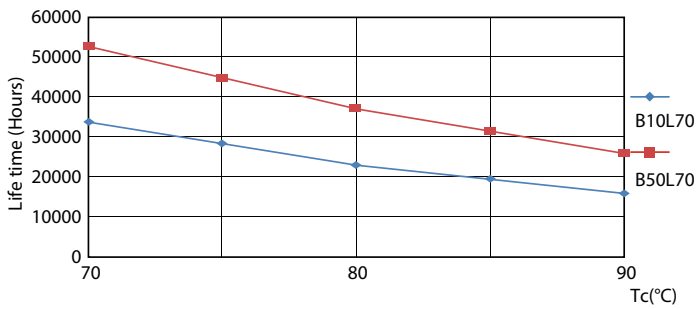

Product data

General Information		Operating and Electrical	
Cap base	G5 [G5]	Input frequency	50 to 60 Hz
EU RoHS compliant	Yes	Power (Rated) (Nom)	8 W
Nominal lifetime (nom.)	50000 h	Lamp current (nom.)	40 mA
Switching cycle	200,000X	Starting time (nom.)	0.5 s
	Sphere	Warm-up time to 60% light (nom.)	0.5 s
		Power factor (nom.)	0.92
		Voltage (Nom)	220-240 V
Light Technical		Temperature	
Colour Code	840 [CCT of 4,000 K]	T-ambient (max.)	45 °C
Beam Angle (Nom)	200 °	T-ambient (min.)	-20 °C
Luminous flux (nom.)	1050 lm	T storage (max.)	65 °C
Colour designation	Cool White (CW)	T storage (min.)	-40 °C
Correlated Colour Temperature (Nom)	4000 K	T-Case maximum (nom.)	60 °C
Luminous efficacy (rated) (nom.)	131.00 lm/W		
Colour consistency	<6		
Colour rendering index (nom.)	80		
LLMF at end of nominal lifetime (nom.)	70 %		

Photometric data

LEDtube MAS G3 8W G13 1050lm 840-POC

Lifetime

LEDtube 50K-LED

LEDtube MAS G3 8W 50K LumenVsTc-LMP

LEDtube MAS 1 26W 50K LifetimeVsTc-LED

LEDtube MAS 1 26W 50K FailureRate-LED

MASTER LEDtube Mains T5