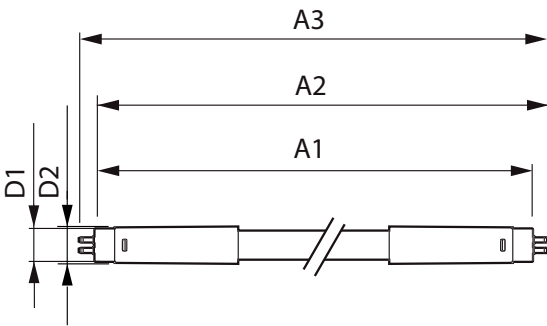

Product data

General Information		Operating and Electrical	
Cap base	G5 [G5]	Input frequency	50 to 60 Hz
EU RoHS compliant	Yes	Power (Rated) (Nom)	8 W
Nominal lifetime (nom.)	50000 h	Lamp current (nom.)	40 mA
Switching cycle	200,000X	Starting time (nom.)	0.5 s
	Sphere	Warm-up time to 60% light (nom.)	0.5 s
		Power factor (nom.)	0.92
		Voltage (Nom)	220-240 V
Light Technical		Temperature	
Colour Code	840 [CCT of 4,000 K]	T-ambient (max.)	45 °C
Beam Angle (Nom)	200 °	T-ambient (min.)	-20 °C
Luminous flux (nom.)	1050 lm	T storage (max.)	65 °C
Colour designation	Cool White (CW)	T storage (min.)	-40 °C
Correlated Colour Temperature (Nom)	4000 K	T-Case maximum (nom.)	60 °C
Luminous efficacy (rated) (nom.)	131.00 lm/W		
Colour consistency	<6		
Colour rendering index (nom.)	80		
LLMF at end of nominal lifetime (nom.)	70 %		

MASTER LEDtube Mains T5

Controls and Dimming

Dimmable	No
----------	----

Mechanical and Housing

Lamp Finish	Frosted
Bulb material	Glass
Product length	600 mm
Bulb shape	Tube, double-ended

Approval and Application

Energy Efficiency Class	E
Energy-saving product	Yes
Approval marks	RoHS compliance CE marking KEMA Keur certificate

Energy consumption kWh/1,000 hours	8 kWh
	467307

Product Data

Full product code	871951433427400
Order product name	MASTER LEDtube 600mm HE 8W 840 T5 EU
EAN/UPC – product	8719514334274
Order code	33427400
SAP numerator – quantity per pack	1
Numerator – packs per outer box	10
SAP material	929003044202
SAP net weight (piece)	0.232 kg

Dimensional drawing

MAS LEDtube 600mm HE 8W 840 T5

Product

MASTER LEDtube 600mm HE 8W 840 T5 EU

Photometric data

LEDtube MAS 8W G5 1000lm

LEDtube MAS G3 8W G13 1050lm 840-GUL

MASTER LEDtube Mains T5