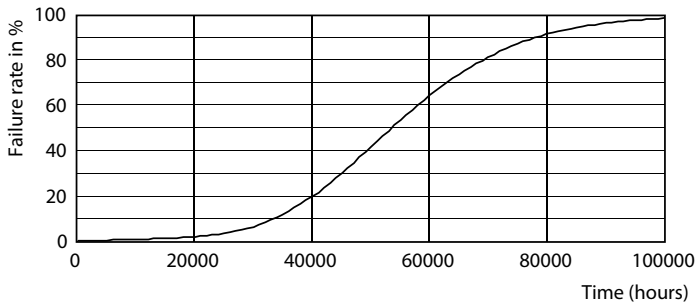

Lifetime

LEDtube 50K-LED