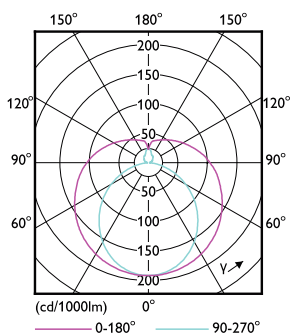

Product data

General Information		Operating and Electrical	
Cap base	G5 [G5]	Input frequency	50 to 60 Hz
EU RoHS compliant	Yes	Power (Rated) (Nom)	8 W
Nominal lifetime (nom.)	50000 h	Lamp current (nom.)	40 mA
Switching cycle	200,000X	Starting time (nom.)	0.5 s
	Sphere	Warm-up time to 60% light (nom.)	0.5 s
		Power factor (nom.)	0.92
		Voltage (Nom)	220-240 V
Light Technical		Temperature	
Colour Code	840 [CCT of 4,000 K]	T-ambient (max.)	45 °C
Beam Angle (Nom)	200 °	T-ambient (min.)	-20 °C
Luminous flux (nom.)	1050 lm	T storage (max.)	65 °C
Colour designation	Cool White (CW)	T storage (min.)	-40 °C
Correlated Colour Temperature (Nom)	4000 K	T-Case maximum (nom.)	60 °C
Luminous efficacy (rated) (nom.)	131.00 lm/W		
Colour consistency	<6		
Colour rendering index (nom.)	80		
LLMF at end of nominal lifetime (nom.)	70 %		

Dimensional drawing

MAS LEDtube 600mm HE 8W 840 T5

Product

MASTER LEDtube 600mm HE 8W 840 T5 EU

Photometric data

LEDtube MAS 8W G5 1000lm

LEDtube MAS G3 8W G13 1050lm 840-GUL

MASTER LEDtube Mains T5

Photometric data

LEDtube MAS G3 8W G13 1050lm 840-POC

Lifetime

LEDtube 50K-LED

LEDtube MAS G3 8W 50K LumenVsTc-LMP

LEDtube MAS 1 26W 50K LifetimeVsTc-LED

LEDtube MAS 1 26W 50K FailureRate-LED

MASTER LEDtube Mains T5