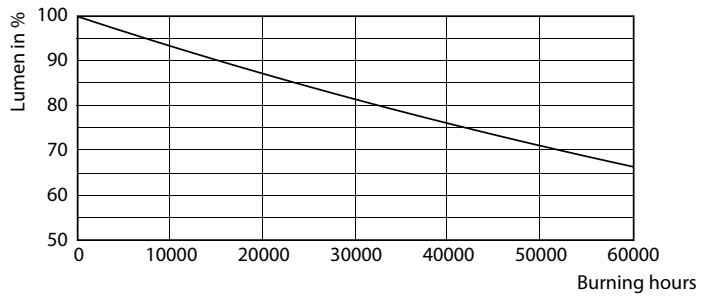

MASTER LEDtube Mains T5

Lifetime

LEDtube 50K-LMP