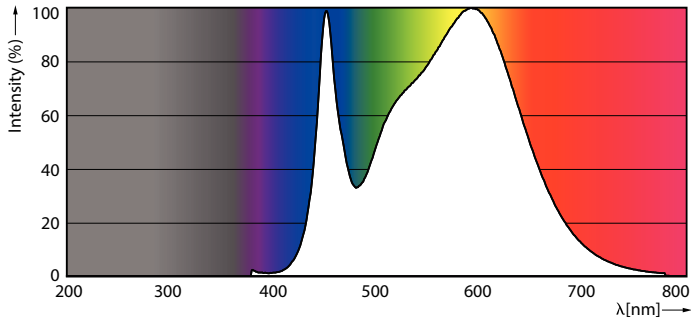

MASTER LEDtube Mains T5

Photometric data

LEDtube MAS G3 8W G13 1050lm 840-POC