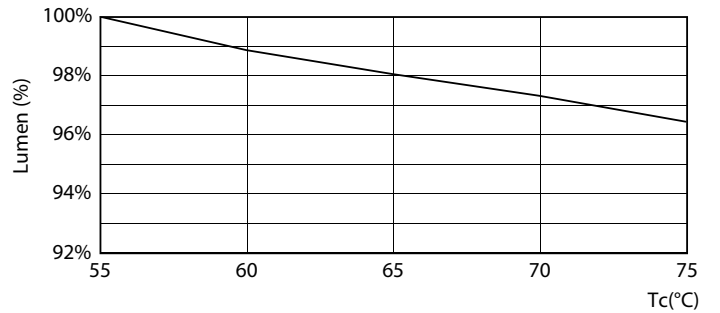

LEDtube MAS G3 8W 50K LumenVsTc-LMP

Lifetime