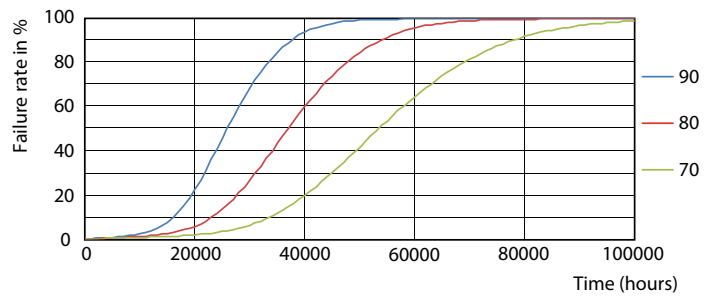

Photometric data

LEDtube MAS G3 8W G13 1050lm 840-POC

Lifetime

LEDtube 50K-LED

LEDtube MAS G3 8W 50K LumenVsTc-LMP

LEDtube MAS 1 26W 50K LifetimeVsTc-LED

LEDtube MAS 1 26W 50K FailureRate-LED

MASTER LEDtube Mains T5