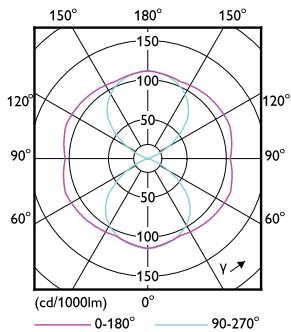

Photometric data

LEDTForce Road 25W Tshape E27