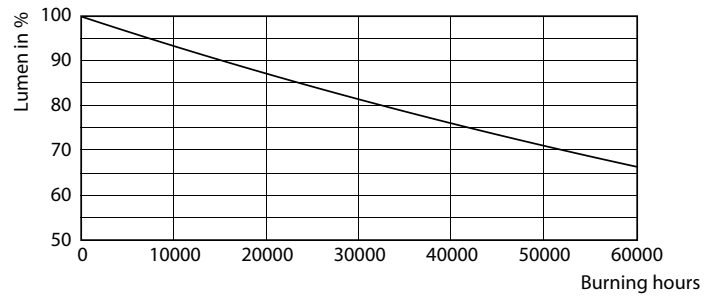

TrueForce LED Public (Road – SON)

Photometric data

Lifetime

50K