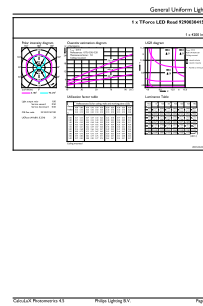

LEDTForce Road 25W Tshape E27 740