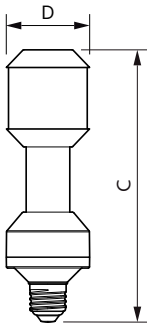

TrueForce LED Public (Road – SON)

Bulb shape	T-shape
Approval and Application	
Energy Efficiency Class	C
Energy consumption kWh/1,000 hours	25 kWh
	465211
Product Data	
Full product code	871951433159400

Order product name	TrueForce LED Road 25W E27 740 MV
EAN/UPC – product	8719514331594
Order code	33159400
SAP numerator – quantity per pack	1
Numerator – packs per outer box	6
SAP material	929003041508
SAP net weight (piece)	0.232 kg

Dimensional drawing

True Force EM mains extension 50W EU/GM

Product	D	C
TrueForce LED Road 25W E27 740 MV	61 mm	200 mm