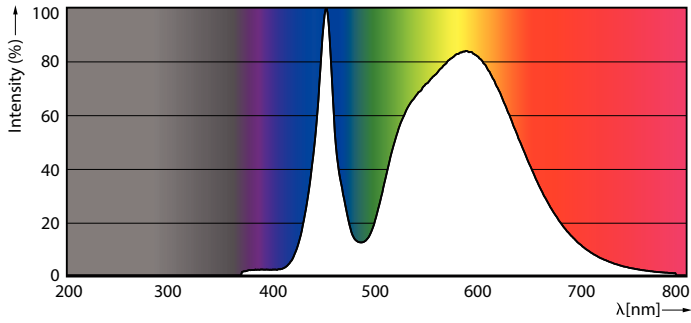

TrueForce LED Public (Road – SON)

Photometric data

LEDForce Road 25W Tshape E27 740