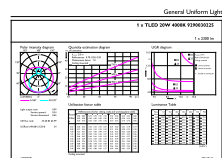

## Dimensional drawing

CorePro LEDtube 1500mm 20W 840 T8

Product	D1	D2	A1	A2	A3
CorePro LEDtube 1500mm 20W 840 T8	25.7 mm	28 mm	1500 mm	1507.1 mm	1514.2 mm

## Photometric data

Light Distribution Diagram

General uniform lighting