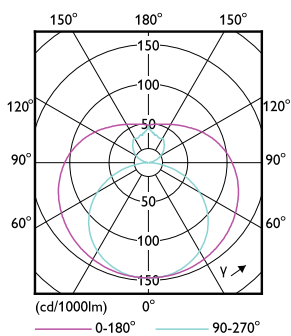

## Dimensional drawing

CorePro LEDtube 1500mm 20W 840 T8

Product	D1	D2	A1	A2	A3
CorePro LEDtube 1500mm 20W 840 T8	25.7 mm	28 mm	1500 mm	1507.1 mm	1514.2 mm

## Photometric data

Light Distribution Diagram

General uniform lighting

## Photometric data

Light Distribution Diagram

Spectral Power Distribution Colour