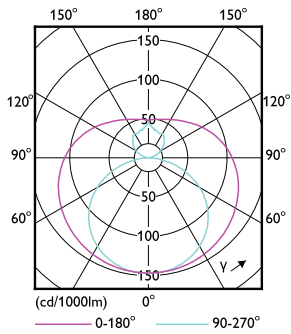

## Dimensional drawing

CorePro LEDtube 1500mm 20W 840 T8

Product	D1	D2	A1	A2	A3
CorePro LEDtube 1500mm 20W 840 T8	25.7 mm	28 mm	1500 mm	1507.1 mm	1514.2 mm

## Photometric data

Light Distribution Diagram

General uniform lighting

## Photometric data

Light Distribution Diagram

Spectral Power Distribution Colour