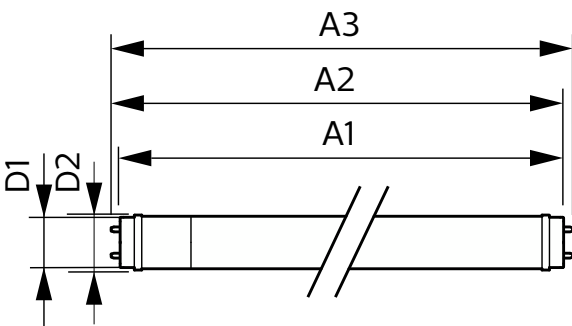

## Mechanical and housing

Lamp Finish	Frosted
Bulb material	Glass
Product length	1500 mm
Bulb shape	Tube, double-ended

## Dimensional drawing

CorePro LEDtube 1500mm 20W 840 T8

Product	D1	D2	A1	A2	A3
CorePro LEDtube 1500mm 20W 840 T8	25.7 mm	28 mm	1500 mm	1507.1 mm	1514.2 mm