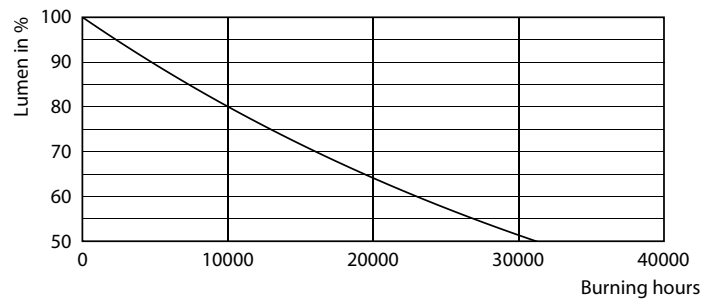

Product data

General Information		LLMF at end of nominal lifetime (nom.) 70 %	
Cap base	B22 [B22]		
EU RoHS compliant	Yes		
Nominal lifetime (nom.)	15000 h		
Switching cycle	20,000X		
Light Technical		Operating and Electrical	
Colour Code	927 [CCT of 2,700 K]	Input frequency	50 to 60 Hz
Luminous flux (nom.)	1521 lm	Power (Rated) (Nom)	10.5 W
Colour designation	Warm white (WW)	Lamp current (nom.)	55 mA
Correlated Colour Temperature (Nom)	2700 K	Wattage equivalent	100 W
Luminous efficacy (rated) (nom.)	144.00 lm/W	Starting time (nom.)	0.5 s
Colour consistency	<6	Warm-up time to 60% light (nom.)	0.5 s
Colour rendering index (nom.)	90	Power factor (nom.)	0.9
		Voltage (Nom)	220-240 V

MASTER Value Glass LED bulbs

Temperature	
T-Case maximum (nom.)	70 °C
Controls and Dimming	
Dimmable	Yes
Mechanical and Housing	
Lamp Finish	Frosted
Bulb shape	A60 [A 60mm]
Approval and Application	
Energy Efficiency Class	D
Energy consumption kWh/1,000 hours	11 kWh
	453261

MASTER Value Glass LED bulbs

Photometric data

© Philips Lighting B.V. 2022

LEDbulb MAS SLR 10,5W A60 B22 927 FR-GUL

Lifetime

Life Expectancy Diagram

Lumen Maintenance Diagram