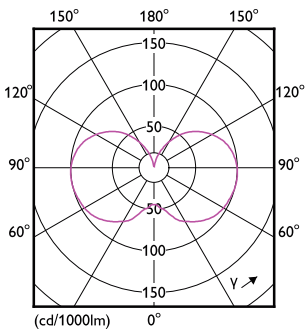

Product data

General Information		LLMF at end of nominal lifetime (nom.) 70 %	
Cap base	B22 [B22]		
EU RoHS compliant	Yes		
Nominal lifetime (nom.)	15000 h		
Switching cycle	20,000X		
Light Technical		Operating and Electrical	
Colour Code	927 [CCT of 2,700 K]	Input frequency	50 to 60 Hz
Luminous flux (nom.)	1521 lm	Power (Rated) (Nom)	10.5 W
Colour designation	Warm white (WW)	Lamp current (nom.)	55 mA
Correlated Colour Temperature (Nom)	2700 K	Wattage equivalent	100 W
Luminous efficacy (rated) (nom.)	144.00 lm/W	Starting time (nom.)	0.5 s
Colour consistency	<6	Warm-up time to 60% light (nom.)	0.5 s
Colour rendering index (nom.)	90	Power factor (nom.)	0.9
		Voltage (Nom)	220-240 V

Dimensional drawing

MASTERVLE LEDBulbD10.5-100W B22A60 927FRGUK

Product	D	C
MASTERVLE LEDBulbD10.5-100W B22A60 927FRGUK	60 mm	107 mm

Photometric data

LEDbulb MAS SLR 10,5W A60 E27 927 CL-POC

LEDbulb MAS SLR A60 10,5W E27 927 FR-LDD

MASTER Value Glass LED bulbs

Photometric data

© Philips Lighting B.V. 2022

LEDbulb MAS SLR 10,5W A60 B22 927 FR-GUL

Lifetime

Life Expectancy Diagram

Lumen Maintenance Diagram