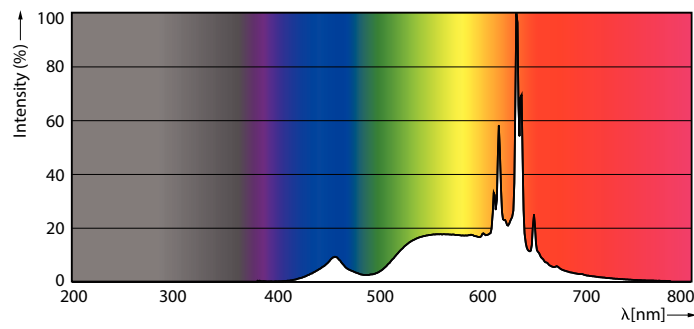

Photometric data

LEDbulb MAS SLR 10,5W A60 E27 927 CL-POC