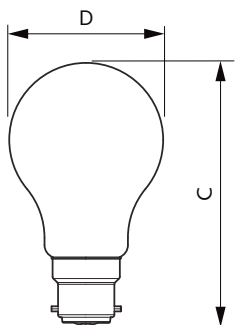

Product data

General Information		LLMF at end of nominal lifetime (nom.) 70 %	
Cap base	B22 [B22]		
EU RoHS compliant	Yes		
Nominal lifetime (nom.)	15000 h		
Switching cycle	20,000X		
Light Technical		Operating and Electrical	
Colour Code	927 [CCT of 2,700 K]	Input frequency	50 to 60 Hz
Luminous flux (nom.)	1521 lm	Power (Rated) (Nom)	10.5 W
Colour designation	Warm white (WW)	Lamp current (nom.)	55 mA
Correlated Colour Temperature (Nom)	2700 K	Wattage equivalent	100 W
Luminous efficacy (rated) (nom.)	144.00 lm/W	Starting time (nom.)	0.5 s
Colour consistency	<6	Warm-up time to 60% light (nom.)	0.5 s
Colour rendering index (nom.)	90	Power factor (nom.)	0.9
		Voltage (Nom)	220-240 V

Dimensional drawing

MASTERVLE LEDBulbD10.5-100W B22A60 927FRGUK

Product	D	C
MASTERVLE LEDBulbD10.5-100W B22A60 927FRGUK	60 mm	107 mm

Photometric data

LEDbulb MAS SLR 10,5W A60 E27 927 CL-POC

LEDbulb MAS SLR A60 10,5W E27 927 FR-LDD