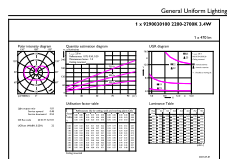

LEDbulb MAS SLR 3,4W A60 E27 927 FR-GUL