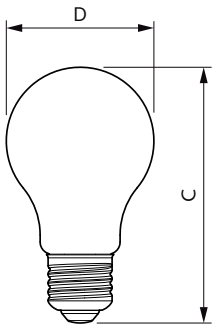

MASTER Glass LED bulbs

Approval and Application

Energy Efficiency Class	D
Energy consumption kWh/1,000 hours	4 kWh
	453243

Product Data

Full product code	871951432467100
Order product name	MAS LEDBulbDT3.4 -40W E27 927 A60 FR G

EAN/UPC – product	8719514324671
Order code	32467100
SAP numerator – quantity per pack	1
Numerator – packs per outer box	10
SAP material	929003010002
SAP net weight (piece)	0.030 kg

Dimensional drawing

Bulb A60 EU 3.5-40W 475lm WG E27 FR

Product	D	C
MAS LEDBulbDT3.4 -40W E27 927 A60 FR G	60 mm	104 mm