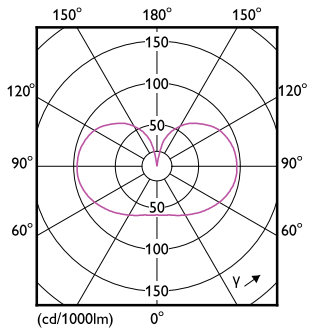

Photometric data

LEDbulb MAS SLR A60 3,4W E27 927 FR-LDD