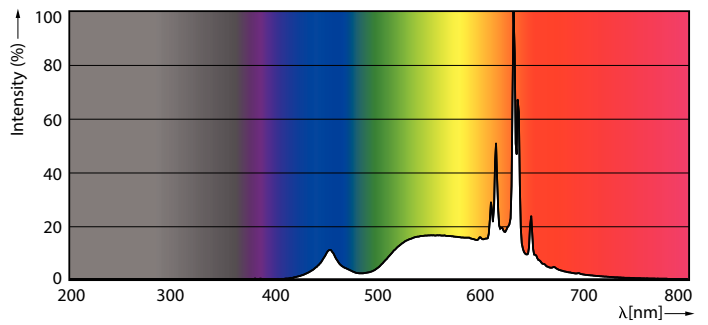

LEDbulb MAS SLR 3,4W A60 E27 927 CL-POC

LEDbulb MAS SLR 3,4W A60 E27 927 FR-GUL