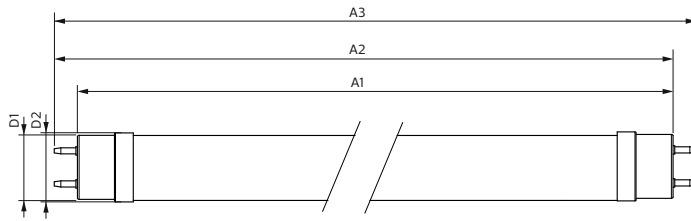

Master Value LEDtube T8

Bulb material	Glass
Product length	1500 mm
Bulb shape	Tube, double-ended
Approval and Application	
Energy Efficiency Class	C
Energy-saving product	Yes
Approval marks	RoHS compliance CE marking KEMA Keur certificate
Energy consumption kWh/1,000 hours	23 kWh 403669

Product Data	
Full product code	871951431690400
Order product name	MASTER LEDtube VLE 1500mm UO 23W 865 T8
EAN/UPC – product	8719514316904
Order code	31690400
SAP numerator – quantity per pack	1
Numerator – packs per outer box	10
SAP material	929002998102
SAP net weight (piece)	0.270 kg

Dimensional drawing

Product	D1	D2	A1	A2	A3
MASTER LEDtube VLE 1500mm UO 23W 865 T8	25.8 mm	28 mm	1498.8 mm	1505.9 mm	1513 mm

TLED T8 220-240V 23-58W 3700lm 6500K

Photometric data