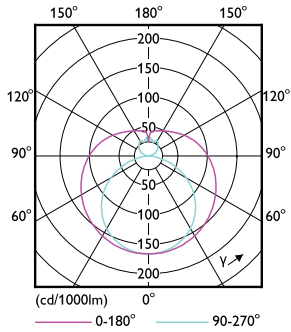

Master Value LEDtube T8

Photometric data

LEDtube MAS 23W G13 3400lm