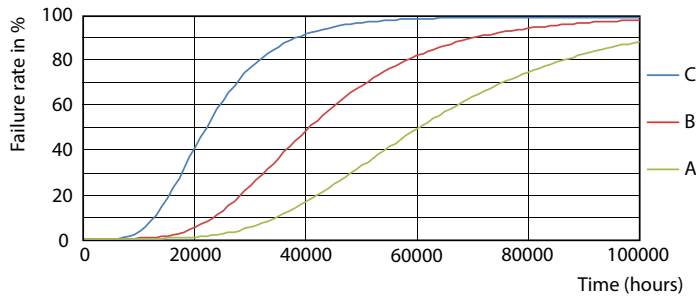

Master Value LEDtube T8

Photometric data

Lifetime

LEDtube_60K