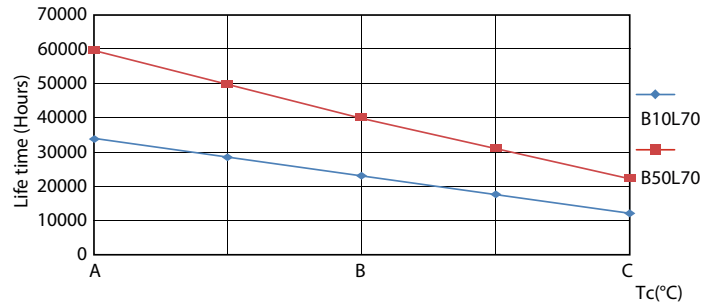

LEDtube_60K_LifetimeVsTc