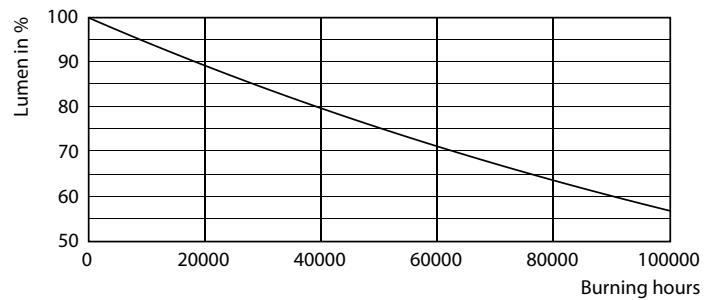

### Product data

General Information		Power (Rated) (Nom)	
Cap base	G13 [ Medium Bi-Pin Fluorescent]		23 W
EU RoHS compliant	Yes	Lamp current (max.)	108 mA
Nominal lifetime (nom.)	60000 h	Lamp current (min.)	99 mA
Switching cycle	200,000X	Starting time (nom.)	0.5 s
	Sphere	Warm-up time to 60% light (nom.)	0.5 s
		Power factor (nom.)	0.9
		Voltage (Nom)	220-240 V
Light Technical		Temperature	
Colour Code	865 [ CCT of 6,500 K]	T-ambient (max.)	45 °C
Beam Angle (Nom)	190 °	T-ambient (min.)	-20 °C
Luminous flux (nom.)	3700 lm	T storage (max.)	65 °C
Colour designation	Cool Daylight	T storage (min.)	-40 °C
Correlated Colour Temperature (Nom)	6500 K	T-Case maximum (nom.)	65 °C
Luminous efficacy (rated) (nom.)	160.00 lm/W	Controls and Dimming	
Colour consistency	<6	Dimmable	No
Colour rendering index (nom.)	80	Mechanical and Housing	
LLMF at end of nominal lifetime (nom.)	70 %	Lamp Finish	Frosted
Operating and Electrical			
Input frequency	50 to 60 Hz		

## Lifetime

LEDtube\_60K\_FailureRate

LEDtube\_60K\_LifetimeVsTc

LEDtube MAS 23W 60K LumenVsTc

LEDtube\_60K