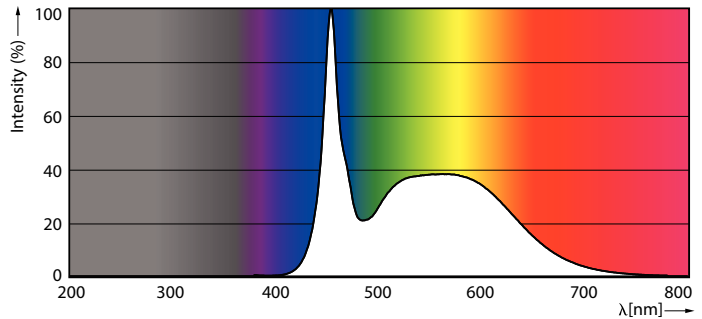

LEDtube MAS 23W G13 3700lm 865

LEDtube MAS 23W G13 3700lm 865