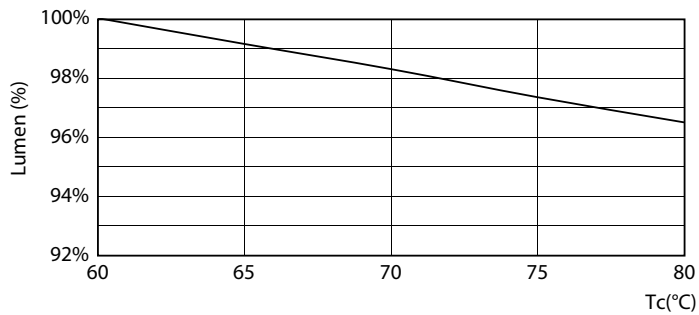

LEDtube_60K_FailureRate

LEDtube MAS 23W 60K LumenVsTc