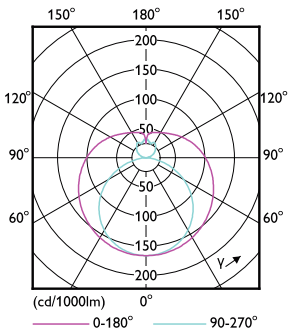

Product data

General Information		Power (Rated) (Nom)	
Cap base	G13 [Medium Bi-Pin Fluorescent]		23 W
EU RoHS compliant	Yes	Lamp current (max.)	108 mA
Nominal lifetime (nom.)	60000 h	Lamp current (min.)	99 mA
Switching cycle	200,000X	Starting time (nom.)	0.5 s
	Sphere	Warm-up time to 60% light (nom.)	0.5 s
		Power factor (nom.)	0.9
		Voltage (Nom)	220-240 V
Light Technical		Temperature	
Colour Code	830 [CCT of 3,000 K]	T-ambient (max.)	45 °C
Beam Angle (Nom)	190 °	T-ambient (min.)	-20 °C
Luminous flux (nom.)	3400 lm	T storage (max.)	65 °C
Colour designation	White (WH)	T storage (min.)	-40 °C
Correlated Colour Temperature (Nom)	3000 K	T-Case maximum (nom.)	65 °C
Luminous efficacy (rated) (nom.)	147.00 lm/W	Controls and Dimming	
Colour consistency	<6	Dimmable	No
Colour rendering index (nom.)	80	Mechanical and Housing	
LLMF at end of nominal lifetime (nom.)	70 %	Lamp Finish	Frosted
Operating and Electrical			
Input frequency	50 to 60 Hz		

Master Value LEDtube T8

Bulb material	Glass
Product length	1500 mm
Bulb shape	Tube, double-ended
Approval and Application	
Energy Efficiency Class	D
Energy-saving product	Yes
Approval marks	RoHS compliance CE marking KEMA Keur certificate
Energy consumption kWh/1,000 hours	23 kWh 403667

Dimensional drawing

Product	D1	D2	A1	A2	A3
MASTER LEDtube VLE 1500mm UO 23W 830 T8	25.8 mm	28 mm	1498.8 mm	1505.9 mm	1513 mm

TLED T8 220-240V 23-58W 3400lm 3000K

Photometric data

LEDtube MAS 23W G13 3400lm 830