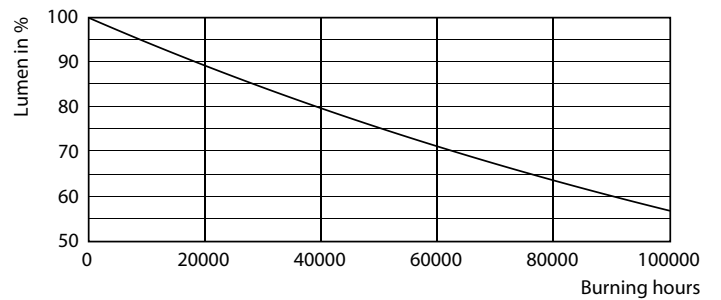

LEDtube_60K_LifetimeVsTc