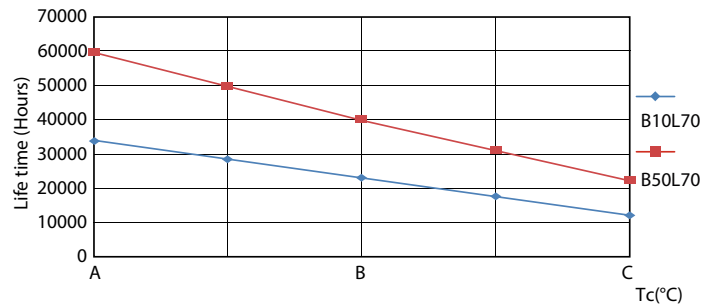

LEDtube_60K_LifetimeVsTc

Master Value LEDtube T8

Photometric data

Technical Parameters 43 Page 10 of 17

LEDtube MAS 23W G13 3400lm 830

Lifetime