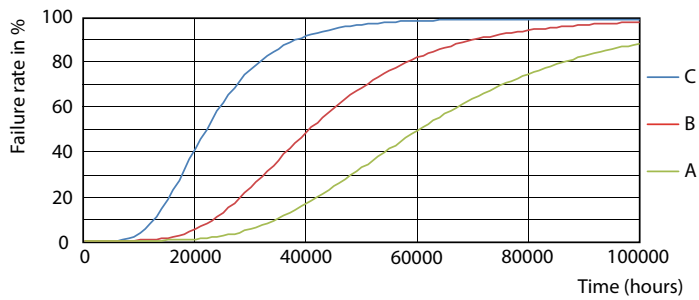

Master Value LEDtube T8

Photometric data

Technical Parameters 43 Page 10 of 17

LEDtube MAS 23W G13 3400lm 830

Lifetime