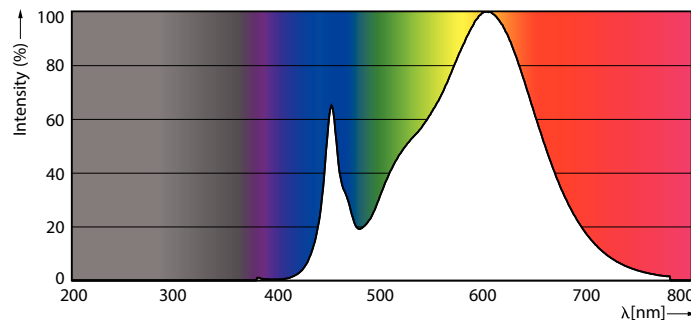

Photometric data

LEDtube MAS 23W G13 3400lm 830