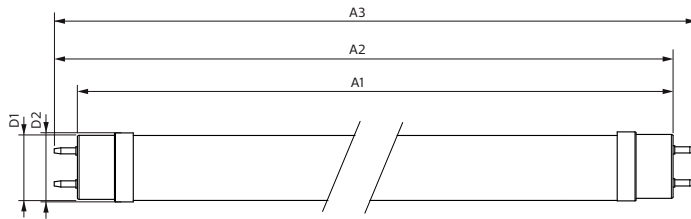

Product data

General Information		Power (Rated) (Nom)	
Cap base	G13 [Medium Bi-Pin Fluorescent]		23 W
EU RoHS compliant	Yes	Lamp current (max.)	108 mA
Nominal lifetime (nom.)	60000 h	Lamp current (min.)	99 mA
Switching cycle	200,000X	Starting time (nom.)	0.5 s
	Sphere	Warm-up time to 60% light (nom.)	0.5 s
		Power factor (nom.)	0.9
		Voltage (Nom)	220-240 V
Light Technical		Temperature	
Colour Code	830 [CCT of 3,000 K]	T-ambient (max.)	45 °C
Beam Angle (Nom)	190 °	T-ambient (min.)	-20 °C
Luminous flux (nom.)	3400 lm	T storage (max.)	65 °C
Colour designation	White (WH)	T storage (min.)	-40 °C
Correlated Colour Temperature (Nom)	3000 K	T-Case maximum (nom.)	65 °C
Luminous efficacy (rated) (nom.)	147.00 lm/W	Controls and Dimming	
Colour consistency	<6	Dimmable	No
Colour rendering index (nom.)	80	Mechanical and Housing	
LLMF at end of nominal lifetime (nom.)	70 %	Lamp Finish	Frosted
Operating and Electrical			
Input frequency	50 to 60 Hz		

Master Value LEDtube T8

Bulb material	Glass
Product length	1500 mm
Bulb shape	Tube, double-ended
Approval and Application	
Energy Efficiency Class	D
Energy-saving product	Yes
Approval marks	RoHS compliance CE marking KEMA Keur certificate
Energy consumption kWh/1,000 hours	23 kWh 403667

Dimensional drawing

Product	D1	D2	A1	A2	A3
MASTER LEDtube VLE 1500mm UO 23W 830 T8	25.8 mm	28 mm	1498.8 mm	1505.9 mm	1513 mm

TLED T8 220-240V 23-58W 3400lm 3000K

Photometric data

LEDtube MAS 23W G13 3400lm 830