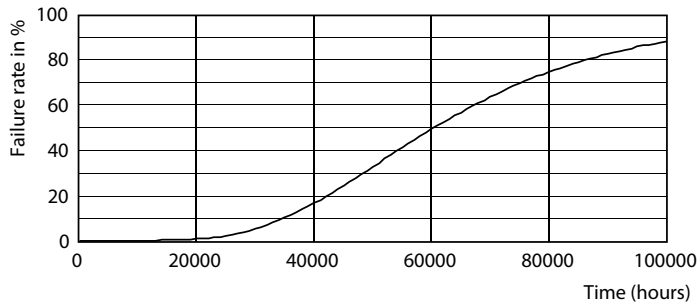

Master Value LEDtube T8

Lifetime

LEDtube_60K