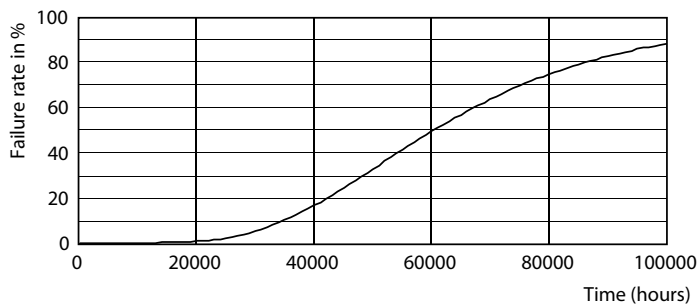

LEDtube_60K