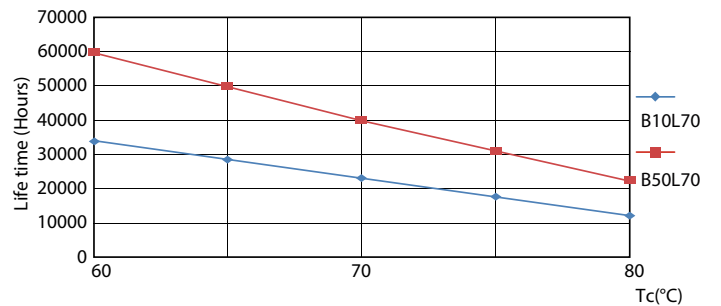

LEDtube MAS 1 23W 60K LifetimeVsTc-LED