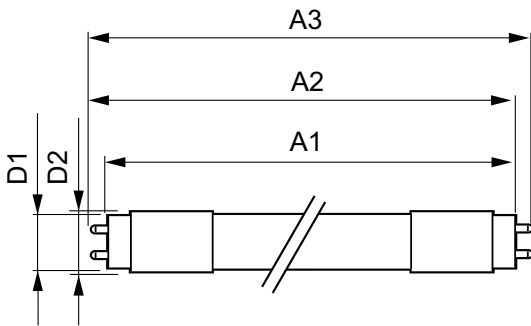

Product data

General Information		LLMF at end of nominal lifetime (nom.) 70 %	
Cap base	G13 [Medium Bi-Pin Fluorescent]	Operating and Electrical	
EU RoHS compliant	Yes	Input frequency	50 to 60 Hz
Nominal lifetime (nom.)	60000 h	Power (Rated) (Nom)	23 W
Switching cycle	50,000X	Lamp current (nom.)	106 mA
	Sphere	Starting time (nom.)	0.5 s
		Warm-up time to 60% light (nom.)	0.5 s
		Power factor (nom.)	0.9
		Voltage (Nom)	220-240 V
Light Technical		Temperature	
Colour Code	840 [CCT of 4,000 K]	T-ambient (max.)	45 °C
Beam Angle (Nom)	190 °	T-ambient (min.)	-20 °C
Luminous flux (nom.)	3700 lm	T storage (max.)	65 °C
Colour designation	Cool White (CW)	T storage (min.)	-40 °C
Correlated Colour Temperature (Nom)	4000 K		
Luminous efficacy (rated) (nom.)	160.00 lm/W		
Colour consistency	<6		
Colour rendering index (nom.)	80		

Master Value LEDtube Universal T8

T-Case maximum (nom.)	60 °C
Controls and Dimming	
Dimmable	No
Mechanical and Housing	
Lamp Finish	Frosted
Bulb material	Glass
Product length	1500 mm
Bulb shape	Tube, double-ended
Approval and Application	
Energy Efficiency Class	C
Energy-saving product	Yes
Approval marks	RoHS compliance CE marking KEMA Keur certificate

Energy consumption kWh/1,000 hours	23 kWh
	403662
Product Data	
Full product code	871951431676800
Order product name	MAS LEDtube VLE UN 1500mm UO 23W840 T8
EAN/UPC – product	8719514316768
Order code	31676800
SAP numerator – quantity per pack	1
Numerator – packs per outer box	10
SAP material	929002997402
SAP net weight (piece)	0.270 kg

Dimensional drawing

MasValUni 5ft 23W 3700lm 4000K

Product	D1	D2	A1	A2	A3
MAS LEDtube VLE UN 1500mm UO 23W840 T8	26 mm	28 mm	1500 mm	1506 mm	1514 mm

Photometric data

LEDtube MAS 1 23W G13 3700lm 840-GUL

LEDtube MAS 1 15,5W G13 2500lm 840-POC