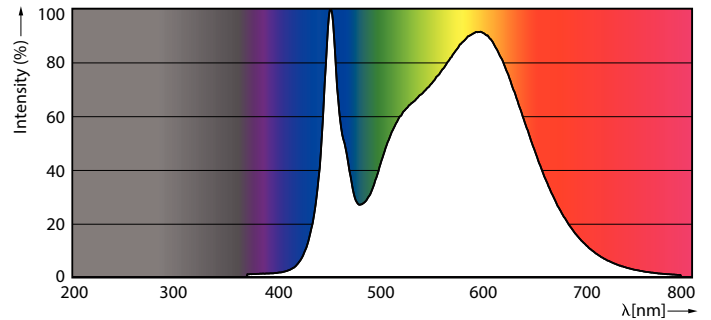

LEDtube MAS 1 23W G13 3700lm 840-GUL

LEDtube MAS 1 15,5W G13 2500lm 840-POC