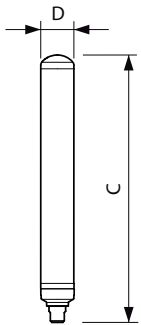

TrueForce LED Public (Road/Area – SOX)

Voltage (Nom)	100-240 V
Temperature	
T-Case maximum (nom.)	65 °C
Controls and Dimming	
Dimmable	No
Mechanical and Housing	
Bulb shape	T-shape
Approval and Application	
Energy Efficiency Class	D
Energy consumption kWh/1,000 hours	36 kWh

	421461
Product Data	
Full product code	871951430566300
Order product name	TrueForce LED SOX 36W B22 840 FR
EAN/UPC – product	8719514305663
Order code	30566300
SAP numerator – quantity per pack	1
Numerator – packs per outer box	6
SAP material	929002497002
SAP net weight (piece)	0.462 kg

Dimensional drawing

Tforce SOX G2 5000lm B22 840 50K

Product	D	C
TrueForce LED SOX 36W B22 840 FR	52 mm	425 mm