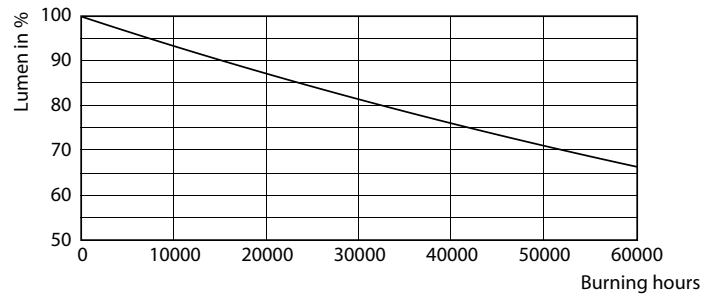

Product data

General Information		Operating and Electrical	
Cap base	B22 [B22]	Colour consistency	<6
EU RoHS compliant	Yes	Colour rendering index (nom.)	80
Nominal lifetime (nom.)	50000 h	LLMF at end of nominal lifetime (nom.)	70 %
Switching cycle	50,000X		
	Sphere	Input frequency	50 to 60 Hz
Light Technical		Power (Rated) (Nom)	36 W
Colour Code	840 [CCT of 4,000 K]	Lamp current (max.)	385 mA
Beam Angle (Nom)	230 °	Lamp current (min.)	161 mA
Luminous flux (nom.)	5000 lm	Wattage equivalent	55 W
Colour designation	Cool White (CW)	Starting time (nom.)	0.5 s
Correlated Colour Temperature (Nom)	4000 K	Warm-up time to 60% light (nom.)	0.5 s
Luminous efficacy (rated) (nom.)	138.00 lm/W	Power factor (nom.)	0.9

Photometric data

LEDForce SOX 36W Tshape B22 840

Lifetime

50K

50K