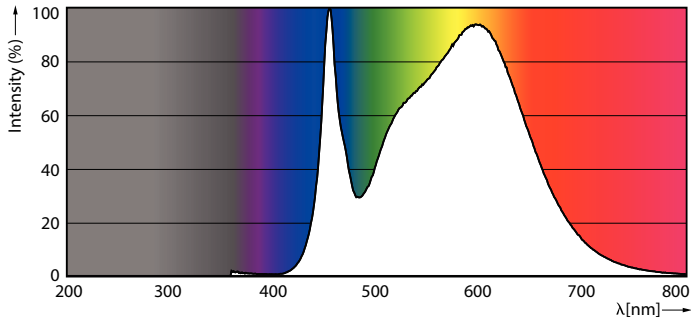

TrueForce LED Public (Road/Area – SOX)

Photometric data

LEDForce SOX 36W Tshape B22 840