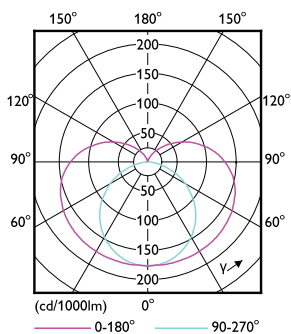

Product data

General Information		Operating and Electrical	
Cap base	B22 [B22]	Colour consistency	<6
EU RoHS compliant	Yes	Colour rendering index (nom.)	80
Nominal lifetime (nom.)	50000 h	LLMF at end of nominal lifetime (nom.)	70 %
Switching cycle	50,000X		
	Sphere	Input frequency	50 to 60 Hz
Light Technical		Power (Rated) (Nom)	36 W
Colour Code	840 [CCT of 4,000 K]	Lamp current (max.)	385 mA
Beam Angle (Nom)	230 °	Lamp current (min.)	161 mA
Luminous flux (nom.)	5000 lm	Wattage equivalent	55 W
Colour designation	Cool White (CW)	Starting time (nom.)	0.5 s
Correlated Colour Temperature (Nom)	4000 K	Warm-up time to 60% light (nom.)	0.5 s
Luminous efficacy (rated) (nom.)	138.00 lm/W	Power factor (nom.)	0.9

	421461
Product Data	
Full product code	871951430566300
Order product name	TrueForce LED SOX 36W B22 840 FR
EAN/UPC – product	8719514305663
Order code	30566300
SAP numerator – quantity per pack	1
Numerator – packs per outer box	6
SAP material	929002497002
SAP net weight (piece)	0.462 kg

Dimensional drawing

Tforce SOX G2 5000lm B22 840 50K

Product	D	C
TrueForce LED SOX 36W B22 840 FR	52 mm	425 mm

Photometric data

LEDTForce SOX 18W Tshape B22

LEDTForce SOX 36W Tshape B22 840

TrueForce LED Public (Road/Area – SOX)